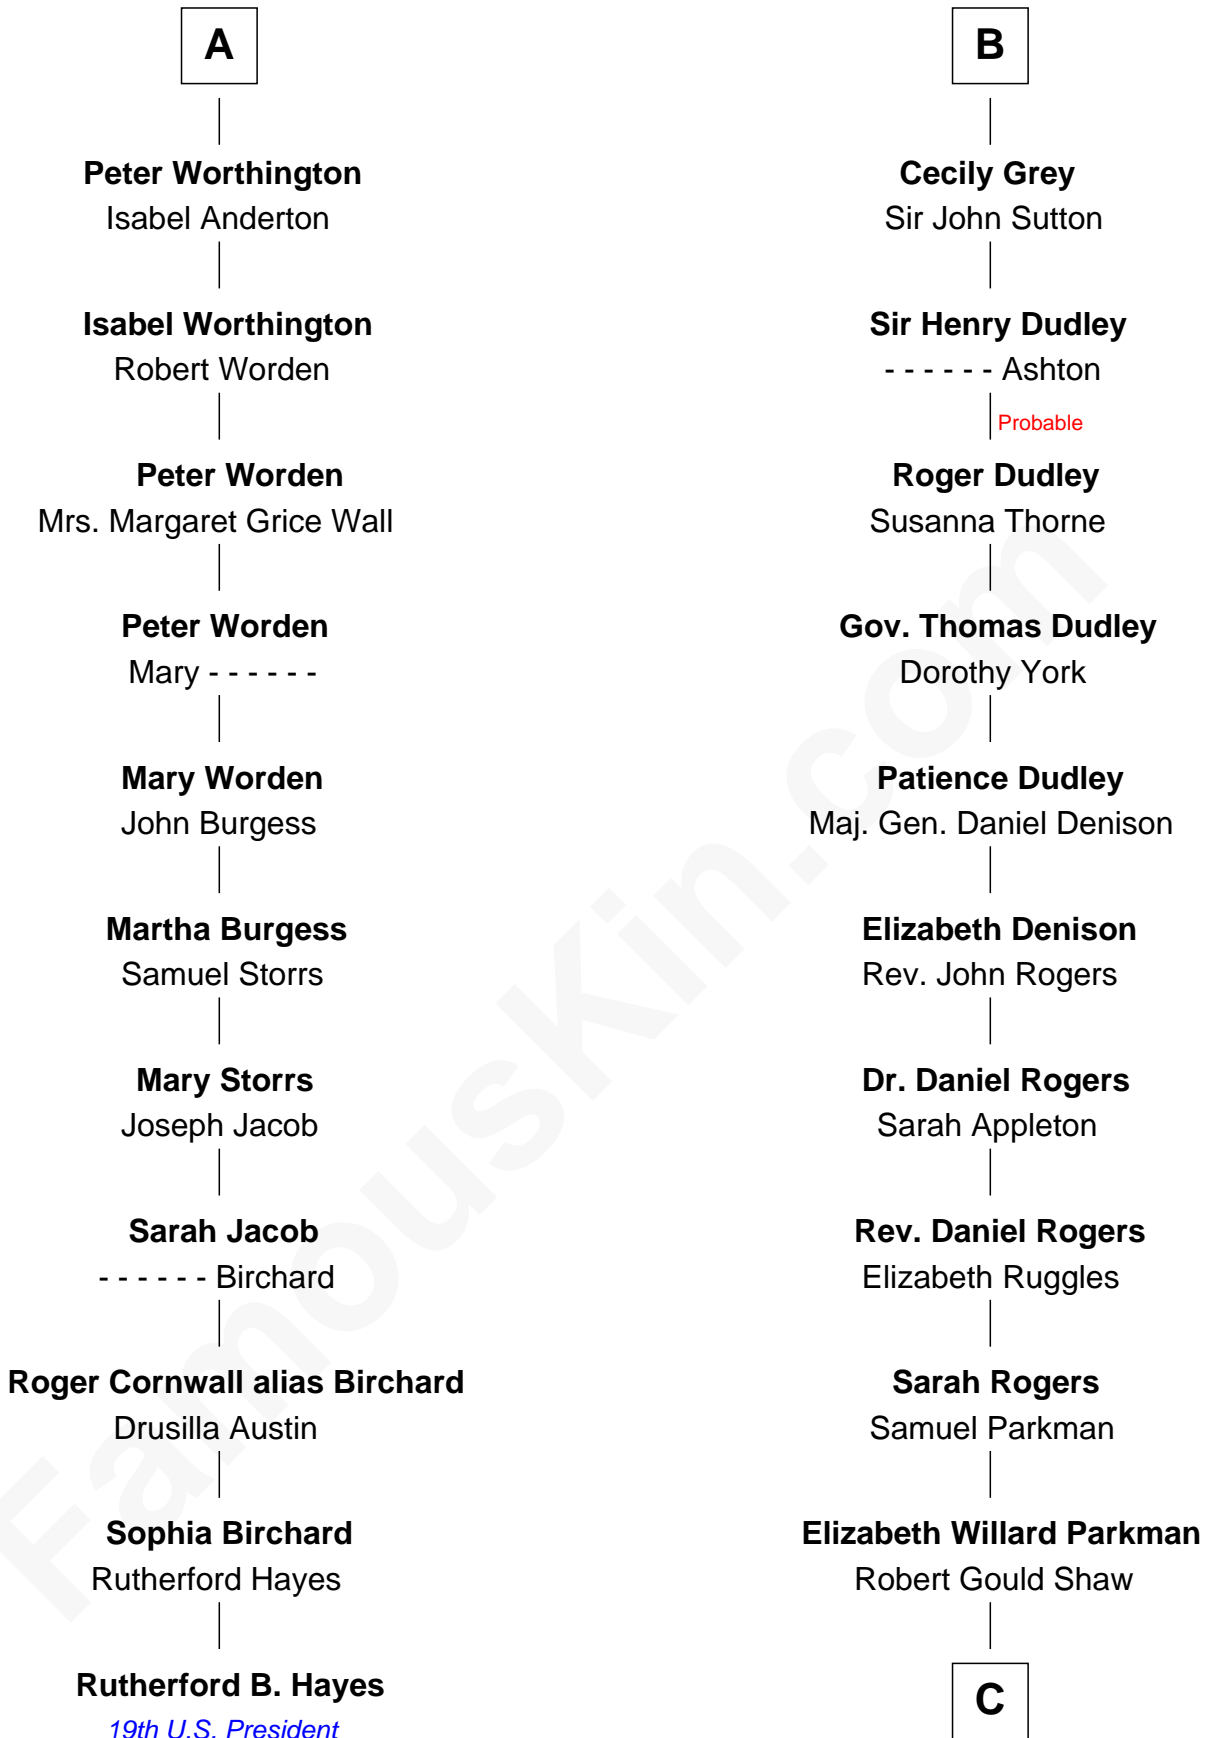

FamousKin.com
Relationship Chart of
Rutherford B. Hayes
19th U.S. President

17th cousin 1 time removed of
Colonel Robert Gould Shaw
U.S. Civil War leader of film "Glory" fame

C

Francis George Shaw

Sarah Blake Sturgis

Colonel Robert Gould Shaw

Main character in film "Glory"

FamousKin.com