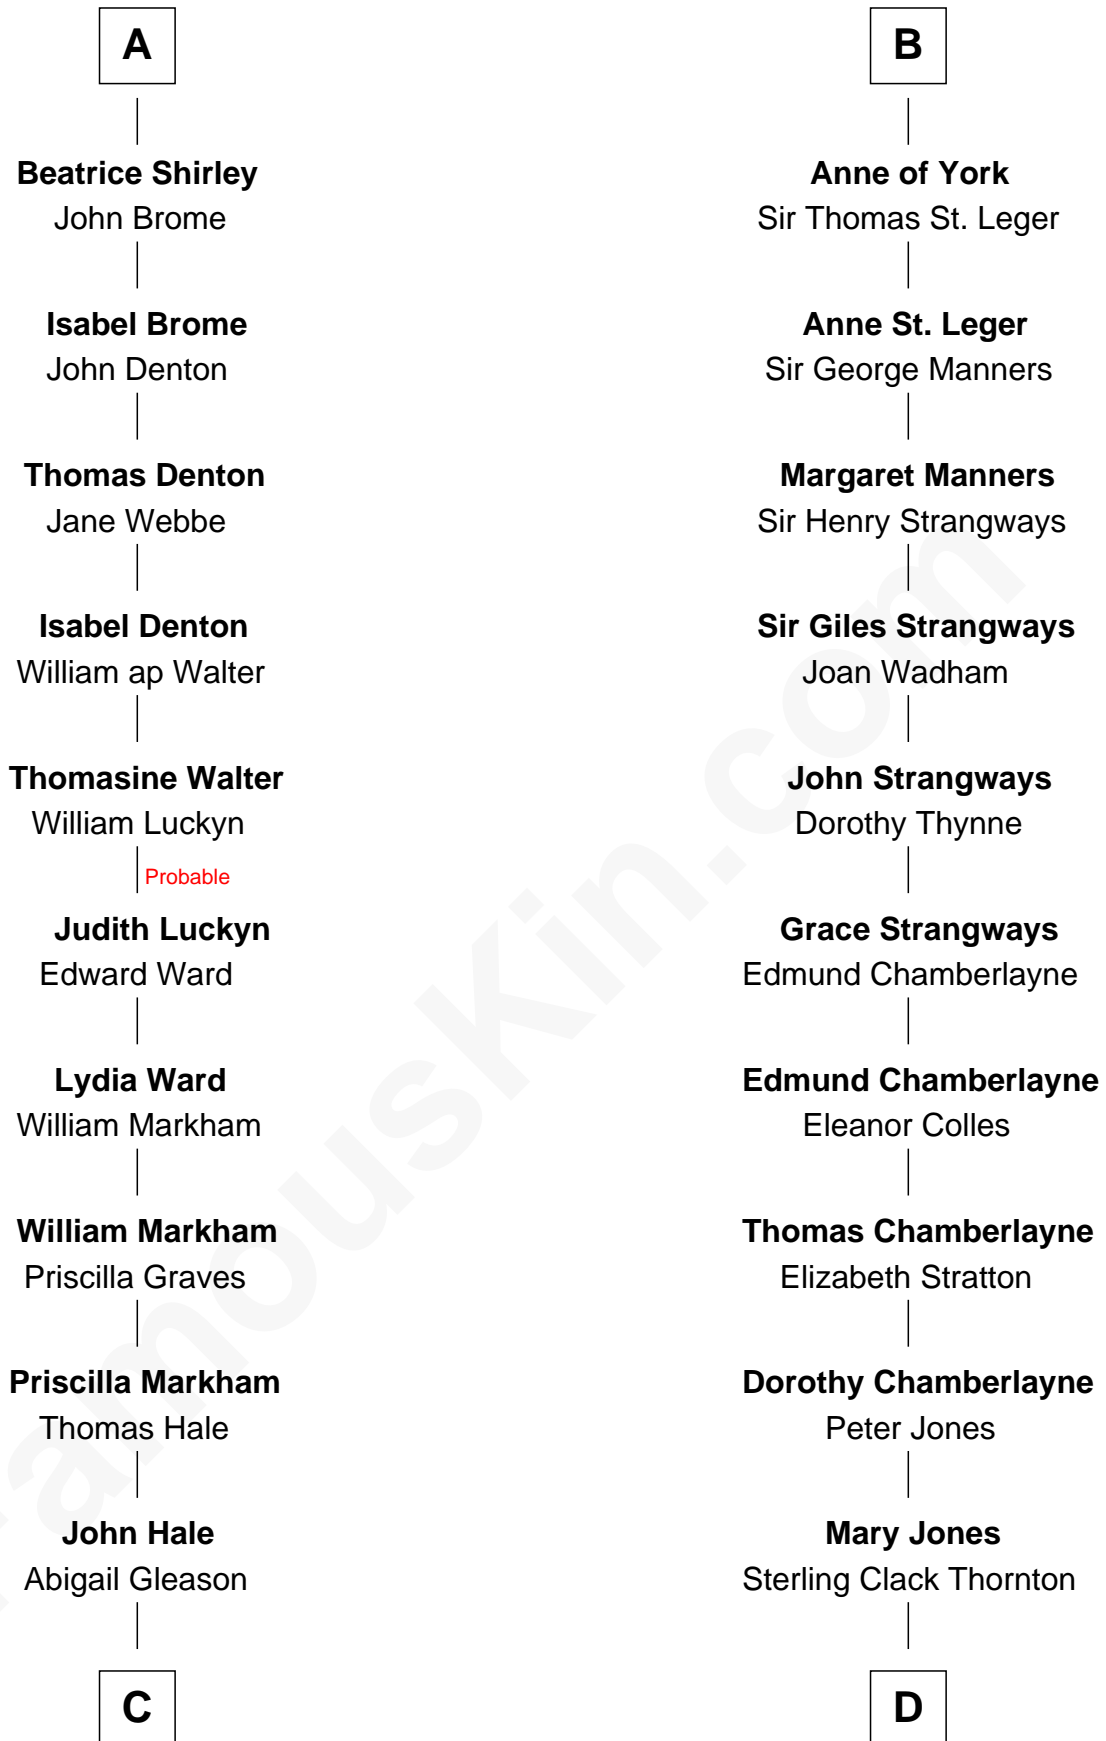

FamousKin.com

Relationship Chart of

Rutherford B. Hayes

19th U.S. President

21st cousin of

Steve McQueen

Movie Actor

John, King of England

Isabelle of Angoulême

C

Abigail Hale
Isaac Chandler

Abigail Chandler
Israel Smith

Chloe Smith
Rutherford Hayes

Rutherford Hayes
Sophia Birchard

Rutherford B. Hayes
19th U.S. President

D

Harriet Susan Thornton
Alexander Bridgland

Martha A. Bridgland
Daniel T. Culbertson

Caroline Myrtle Culbertson
Lewis D. McQueen

William Terence McQueen
Julian Crawford

Steve McQueen
Movie Actor