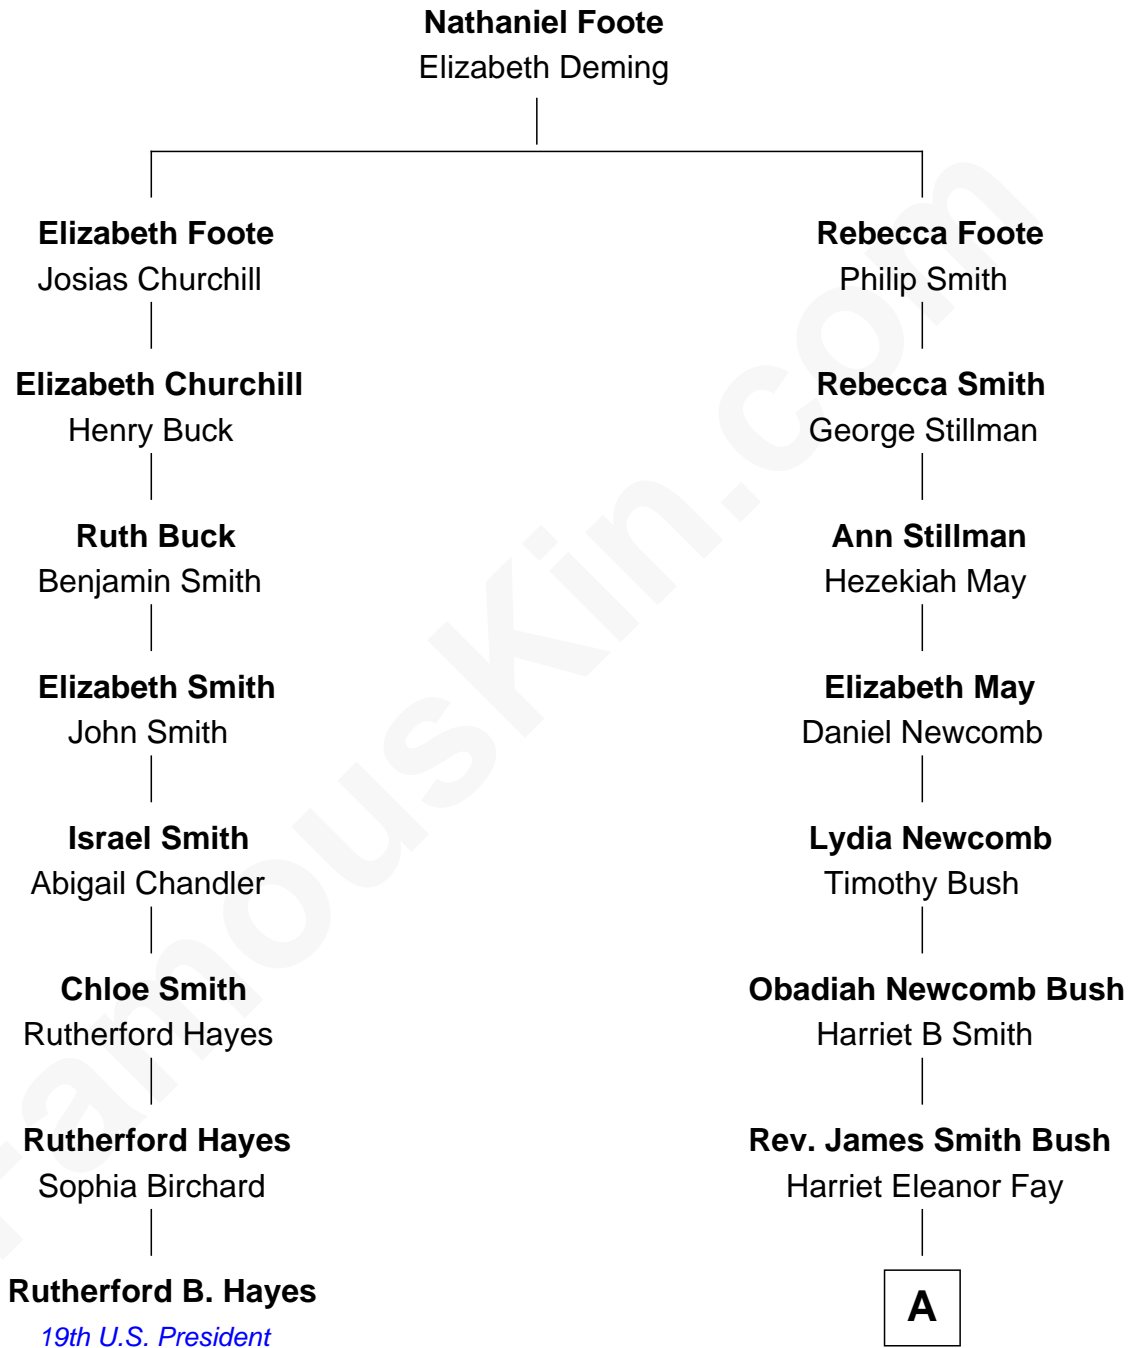

FamousKin.com
Relationship Chart of
Rutherford B. Hayes
19th U.S. President

7th cousin 2 times removed of
George H. W. Bush
41st U.S. President

A

Samuel Prescott Bush

Flora Sheldon

Prescott Sheldon Bush

Dorothy Wear Walker

George H. W. Bush

41st U.S. President

FamousKin.com