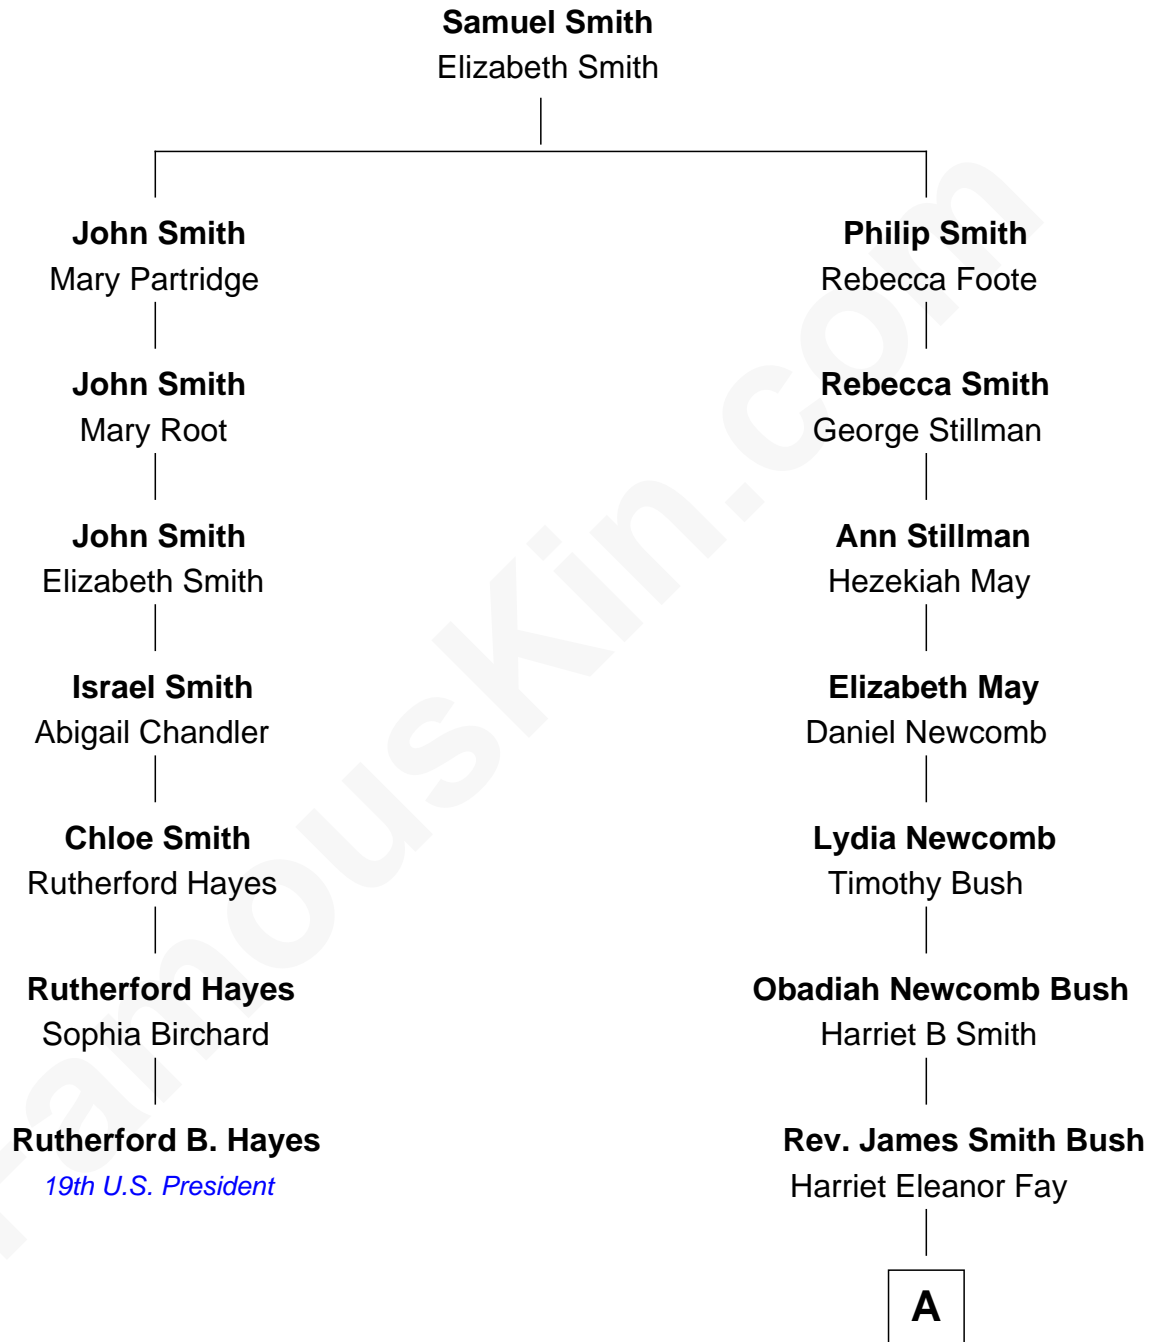

**FamousKin.com**  
**Relationship Chart of**  
**Rutherford B. Hayes**  
*19th U.S. President*

**6th cousin 3 times removed of**  
**George H. W. Bush**  
*41st U.S. President*

**A**

Samuel Prescott Bush

Flora Sheldon

Prescott Sheldon Bush

Dorothy Wear Walker

George H. W. Bush

*41st U.S. President*

FamousKin.com