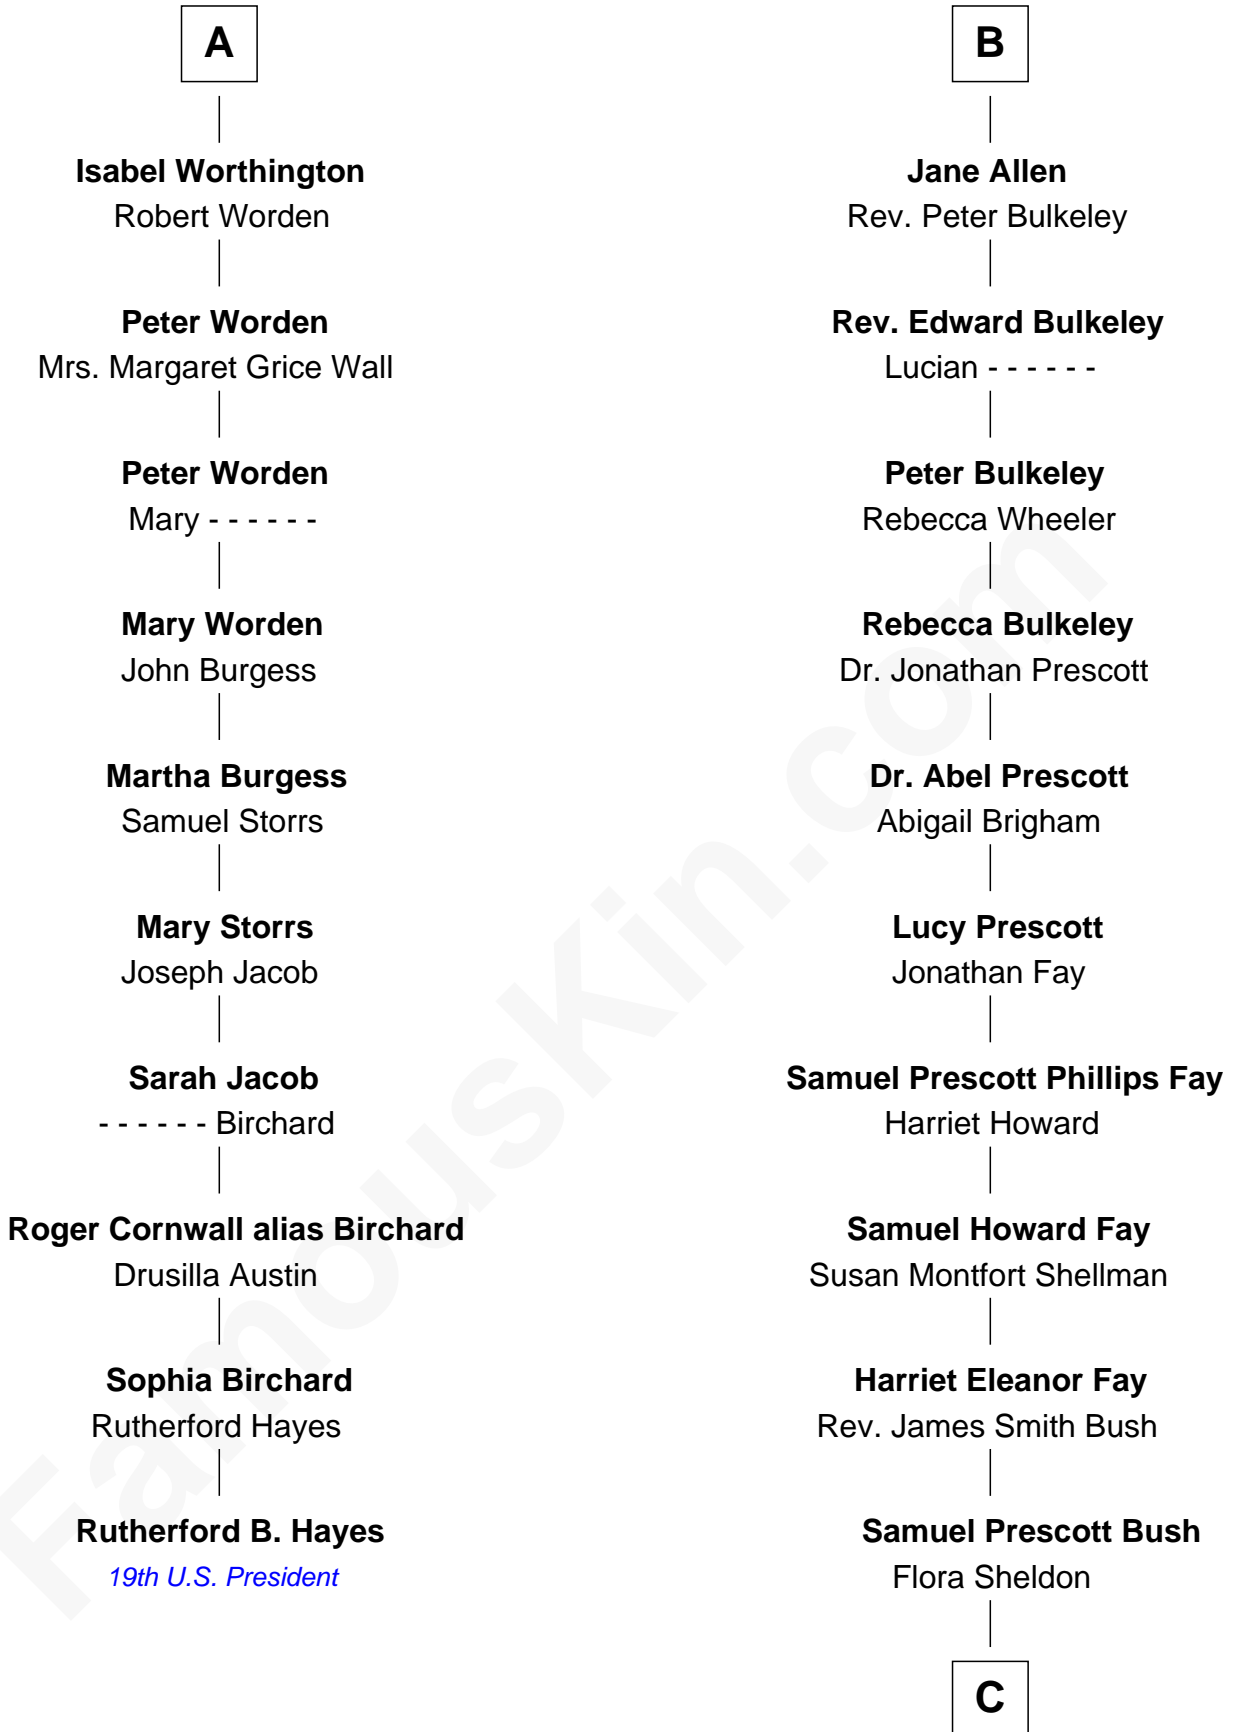

FamousKin.com
Relationship Chart of
Rutherford B. Hayes
19th U.S. President

16th cousin 2 times removed of
George H. W. Bush
41st U.S. President

C

Prescott Sheldon Bush

Dorothy Wear Walker

George H. W. Bush

41st U.S. President

FamousKin.com