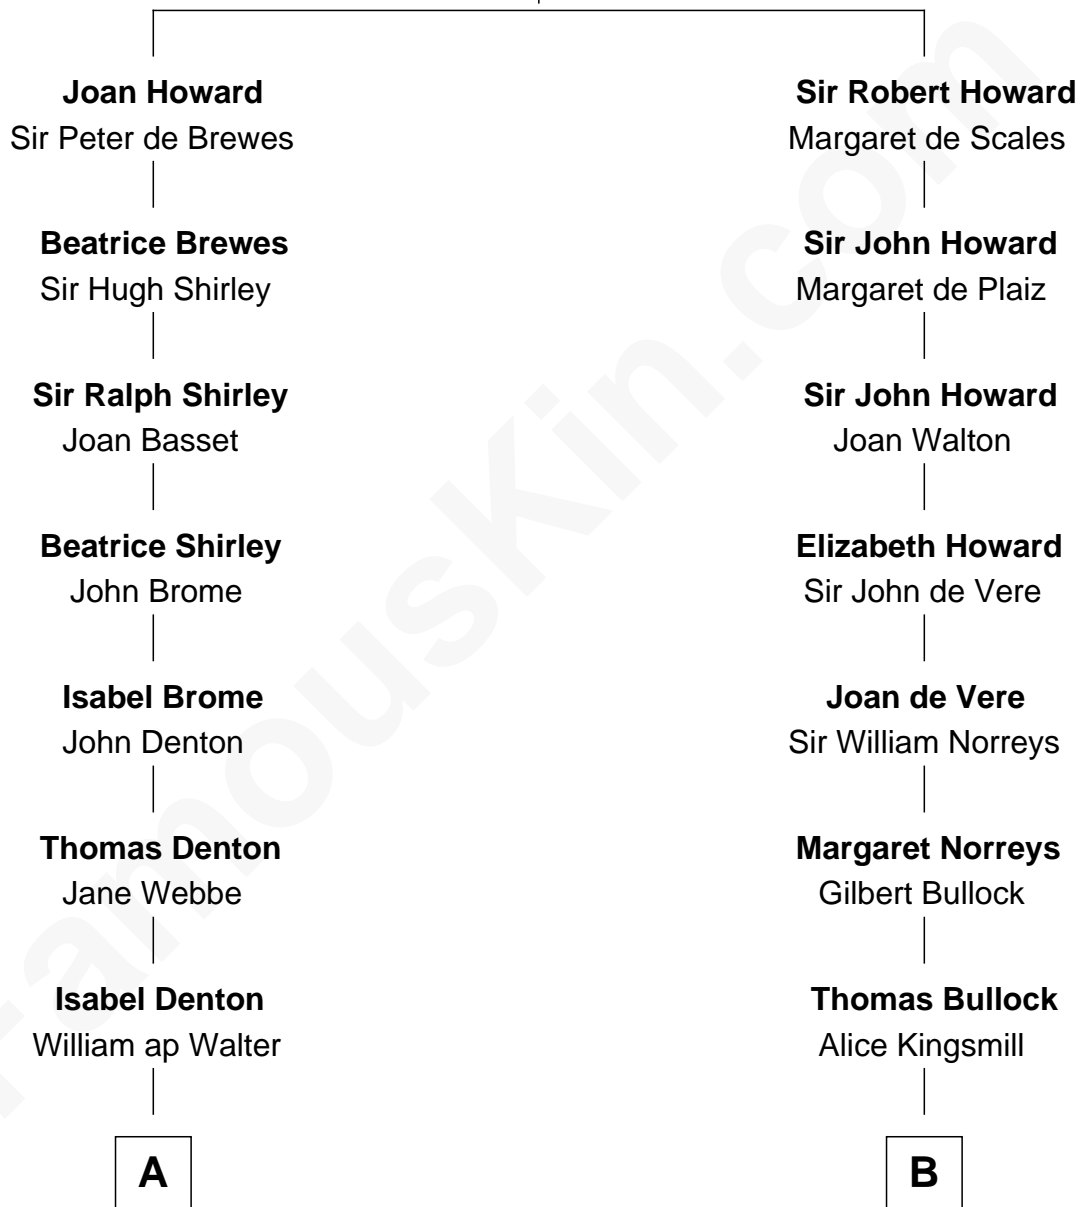

FamousKin.com
Relationship Chart of
Rutherford B. Hayes
19th U.S. President

17th cousin 3 times removed of
George H. W. Bush
41st U.S. President

Sir John Howard
 Alice de Bois

C

Harriet Eleanor Fay
Rev. James Smith Bush

Samuel Prescott Bush
Flora Sheldon

Prescott Sheldon Bush
Dorothy Wear Walker

George H. W. Bush
41st U.S. President

FamousKin.com