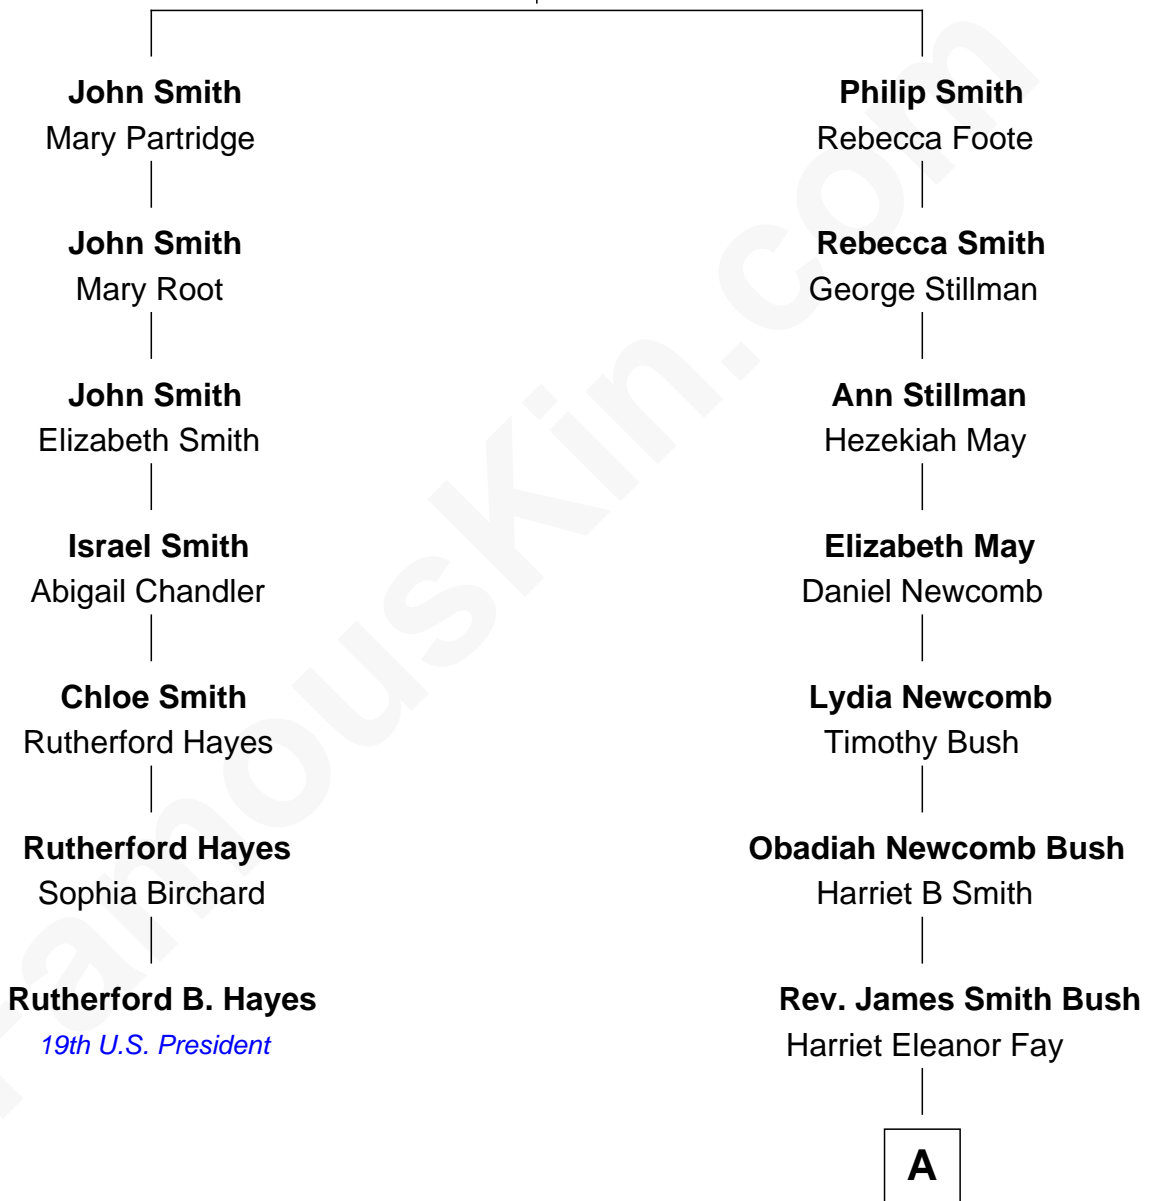

## Relationship Chart of

### Rutherford B. Hayes

19th U.S. President

6th cousin 4 times removed of

**George W. Bush**

43rd U.S. President

**Samuel Smith**

Elizabeth Smith

**A**

—  
**Samuel Prescott Bush**

Flora Sheldon

—  
**Prescott Sheldon Bush**

Dorothy Wear Walker

—  
**George Herbert Walker Bush**

Barbara Pierce

—  
**George W. Bush**

*43rd U.S. President*