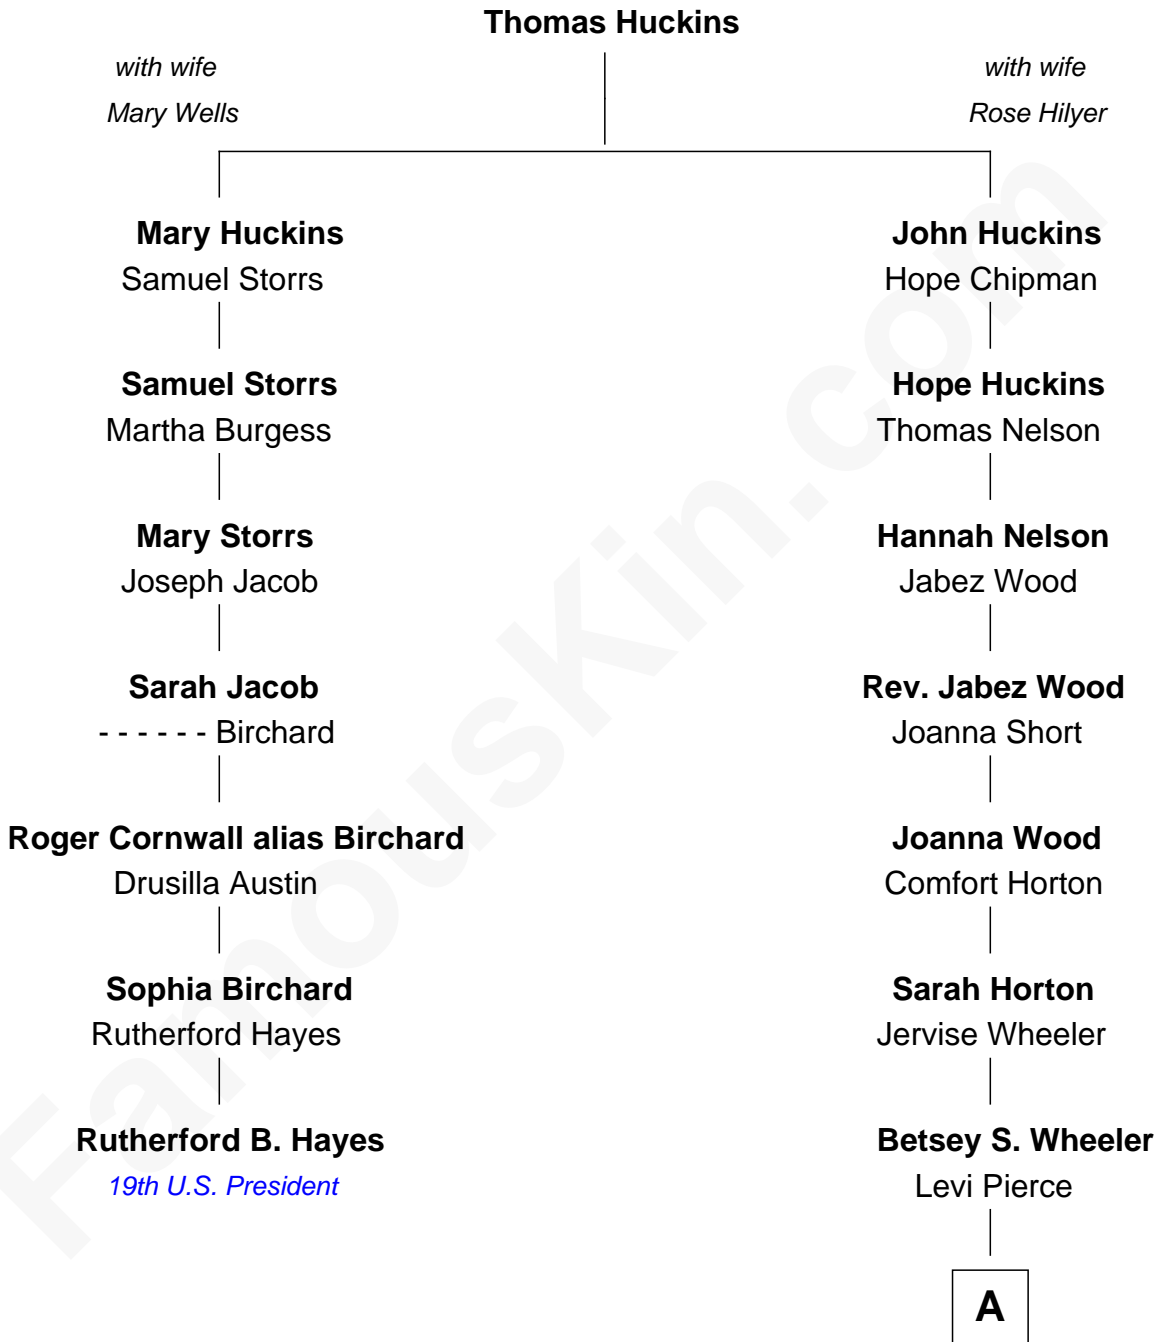

**FamousKin.com**  
**Relationship Chart of**  
**Rutherford B. Hayes**  
*19th U.S. President*

**6th cousin 6 times removed of**  
**George W. Bush**  
*43rd U.S. President*

**A**

**Elizabeth Slade Pierce**  
Cortland Philip Livingston Butler

**Mary Elizabeth Butler**  
Robert Emmet Sheldon

**Flora Sheldon**  
Samuel Prescott Bush

**Prescott Sheldon Bush**  
Dorothy Wear Walker

**George Herbert Walker Bush**  
Barbara Pierce

**George W. Bush**  
*43rd U.S. President*

FamousKin.com