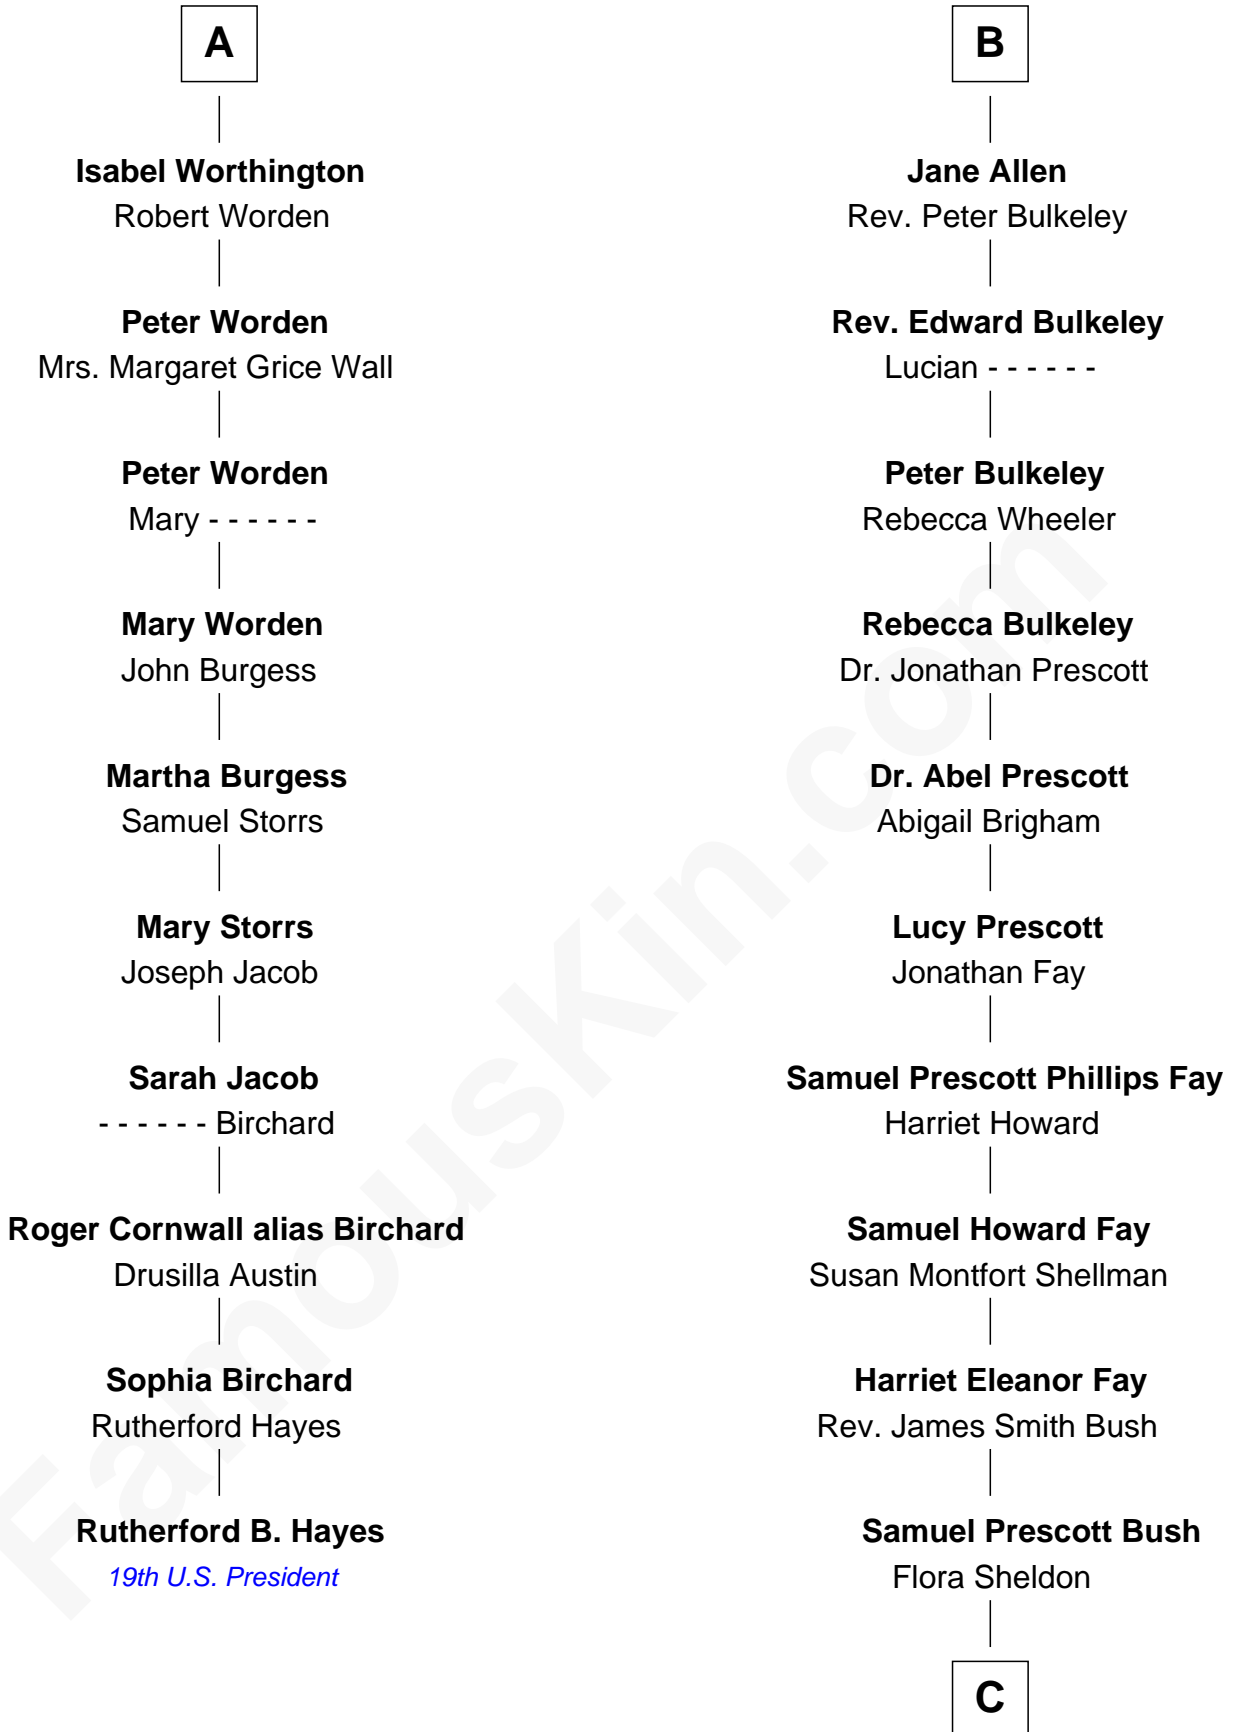

FamousKin.com
Relationship Chart of
Rutherford B. Hayes
19th U.S. President

16th cousin 3 times removed of
George W. Bush
43rd U.S. President

C

Prescott Sheldon Bush

Dorothy Wear Walker

George Herbert Walker Bush

Barbara Pierce

George W. Bush

43rd U.S. President

FamousKin.com