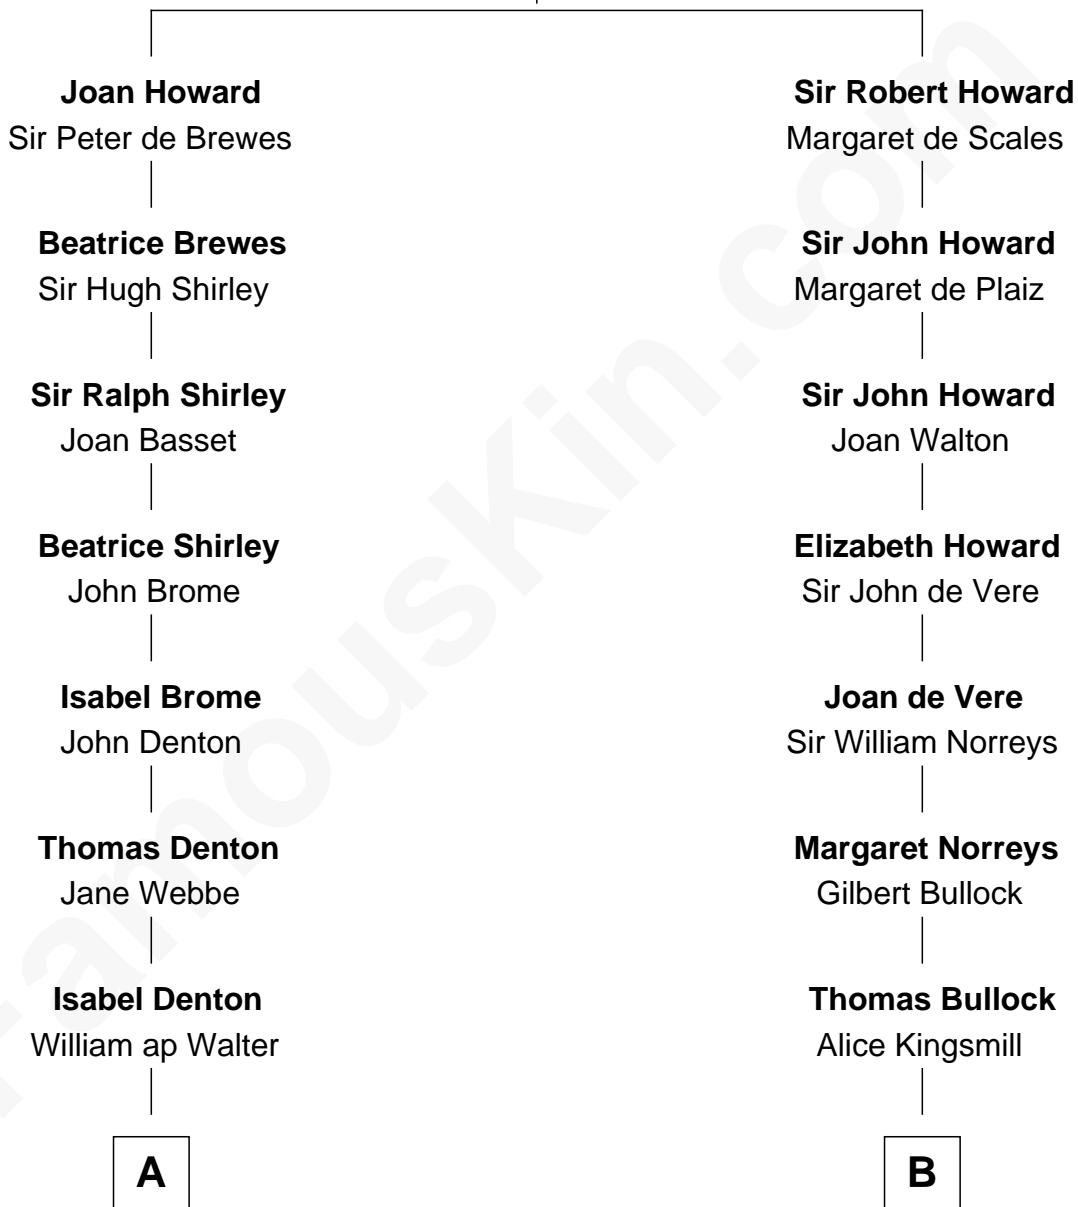

FamousKin.com
Relationship Chart of
Rutherford B. Hayes
19th U.S. President

17th cousin 4 times removed of
George W. Bush
43rd U.S. President

Sir John Howard
 Alice de Bois

C

Harriet Eleanor Fay
Rev. James Smith Bush

Samuel Prescott Bush
Flora Sheldon

Prescott Sheldon Bush
Dorothy Wear Walker

George Herbert Walker Bush
Barbara Pierce

George W. Bush
43rd U.S. President

FamousKin.com