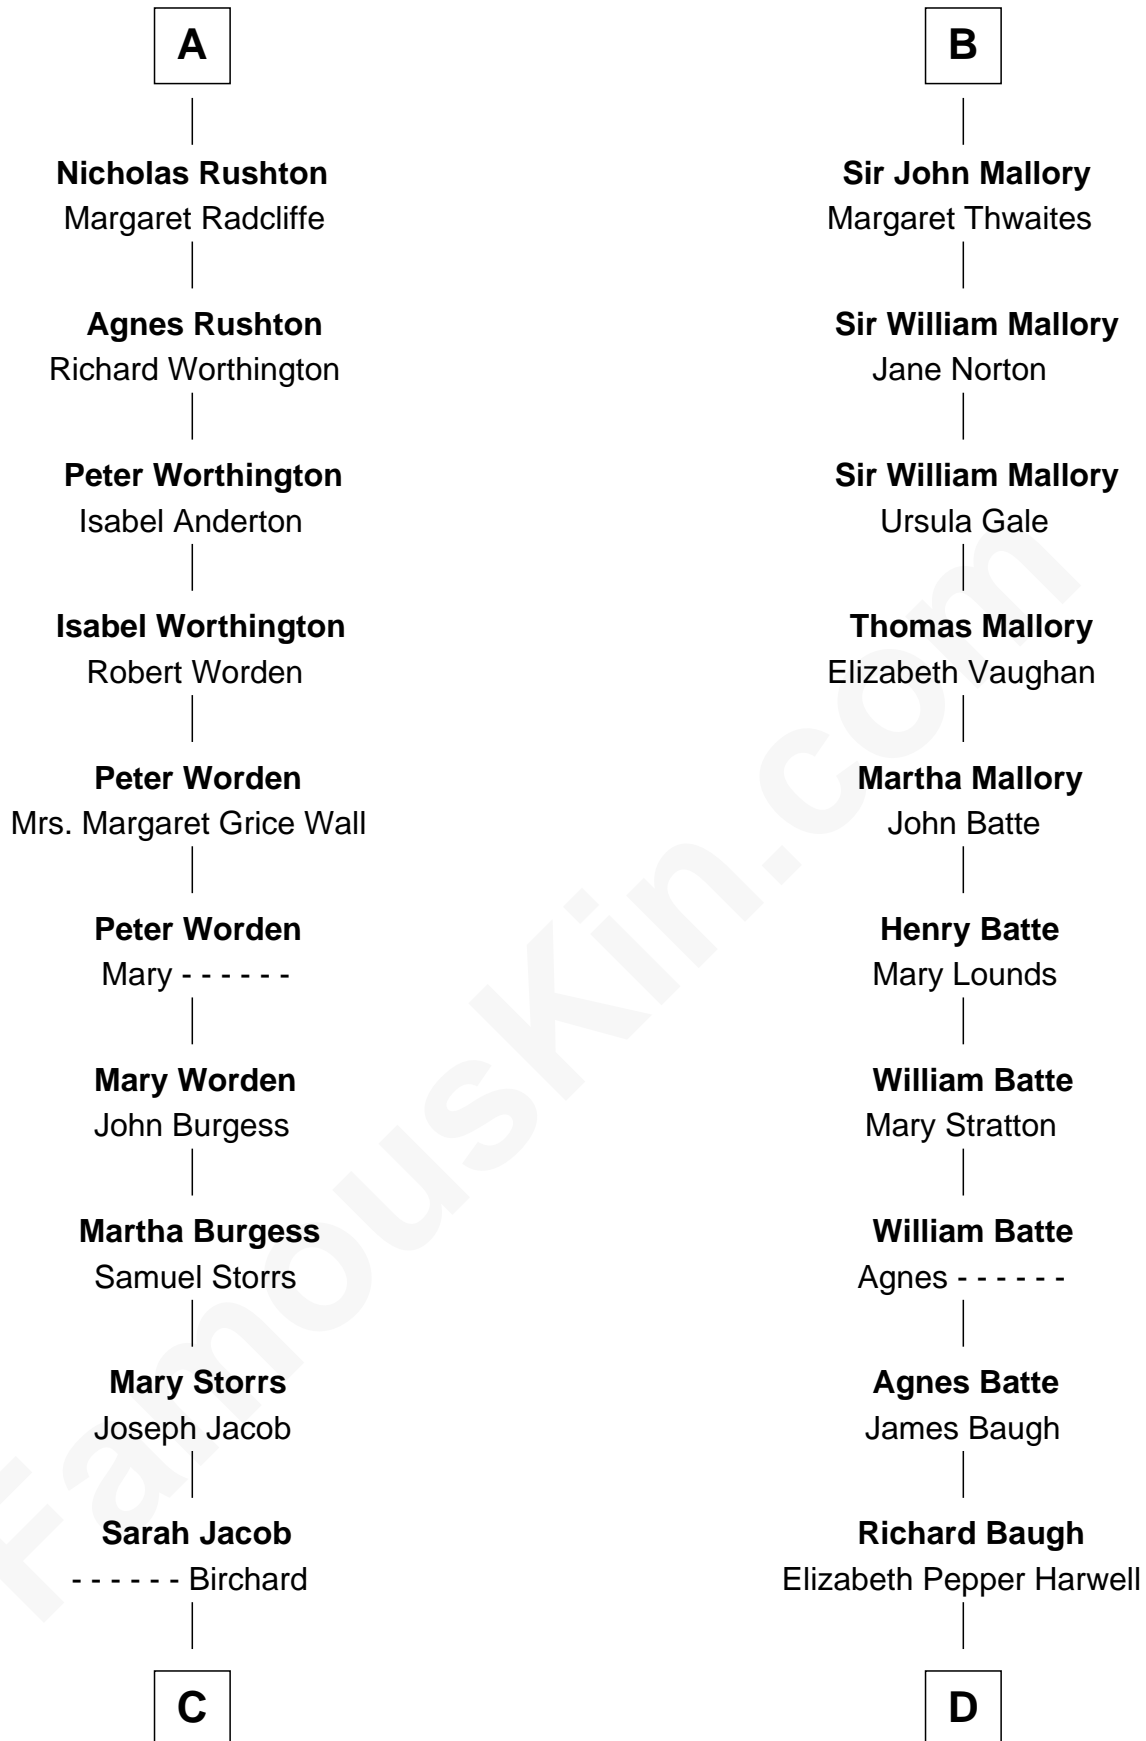

FamousKin.com
Relationship Chart of
Rutherford B. Hayes
19th U.S. President

19th cousin 2 times removed of
Liza Minnelli
Singer and Actress

Sir William de Ros
 Eustache Fitz Ralph

C

Roger Cornwall alias Birchard

Drusilla Austin

Sophia Birchard

Rutherford Hayes

Rutherford B. Hayes

19th U.S. President

D

John Aldridge Baugh

Mary Ann Marable