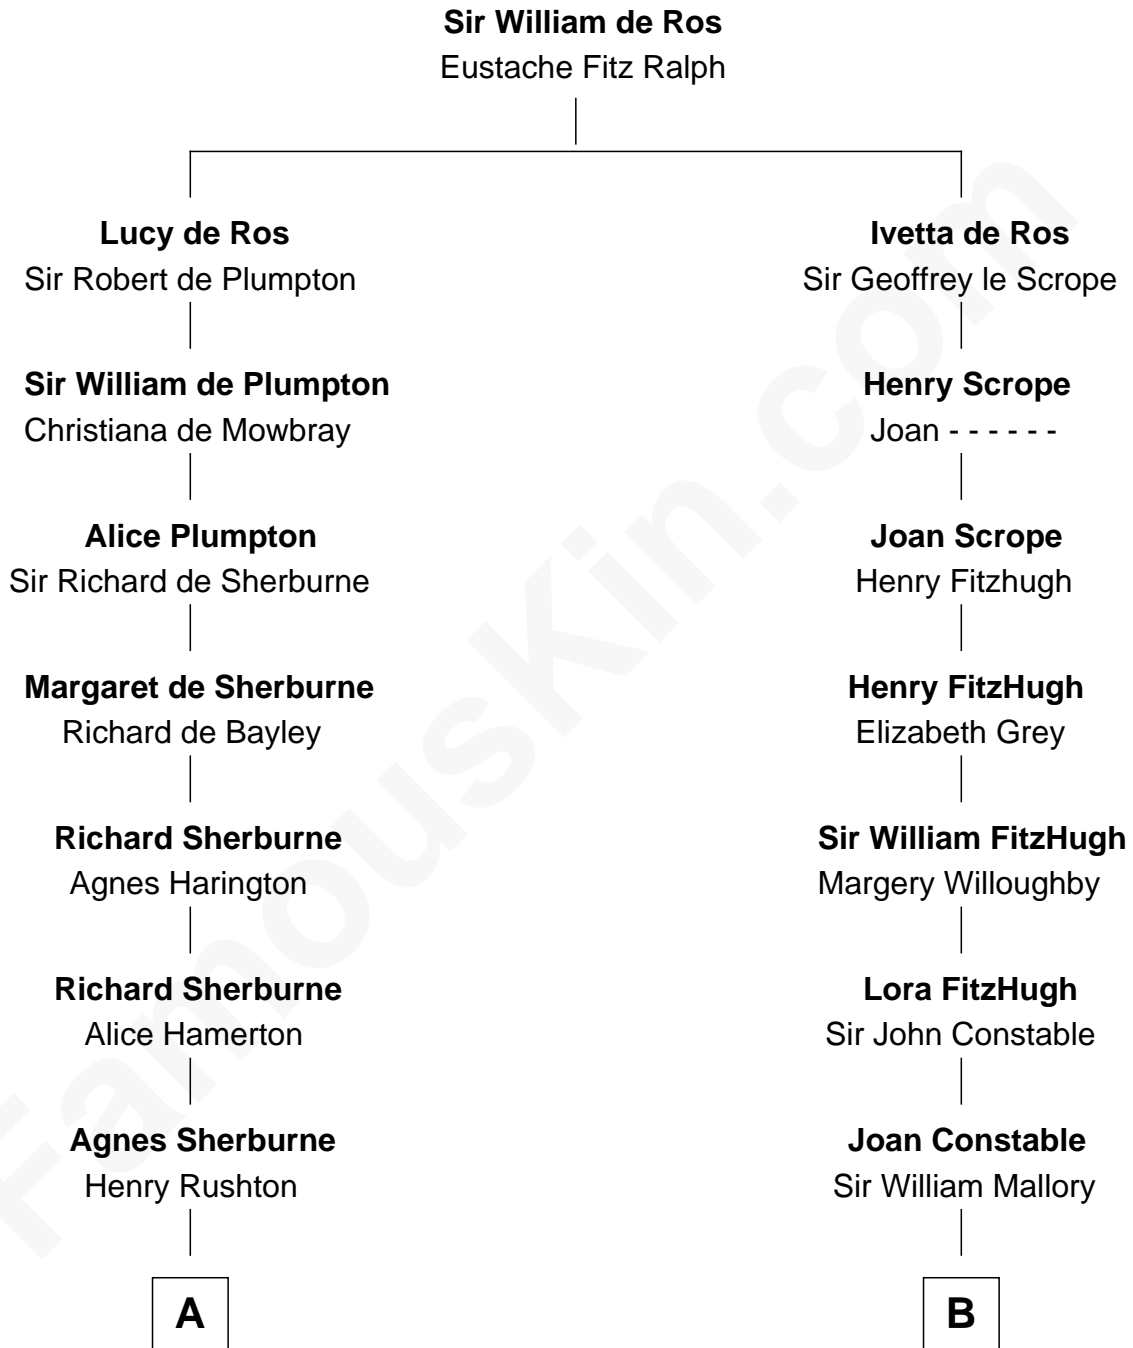

FamousKin.com
Relationship Chart of
Rutherford B. Hayes
19th U.S. President

19th cousin 1 time removed of
Judy Garland
Singer and Movie Actress

C

Roger Cornwall alias Birchard

Drusilla Austin

Sophia Birchard

Rutherford Hayes

Rutherford B. Hayes

19th U.S. President

D

John Aldridge Baugh

Mary Ann Marable

Elizabeth Baugh

William Tecumseh Gumm