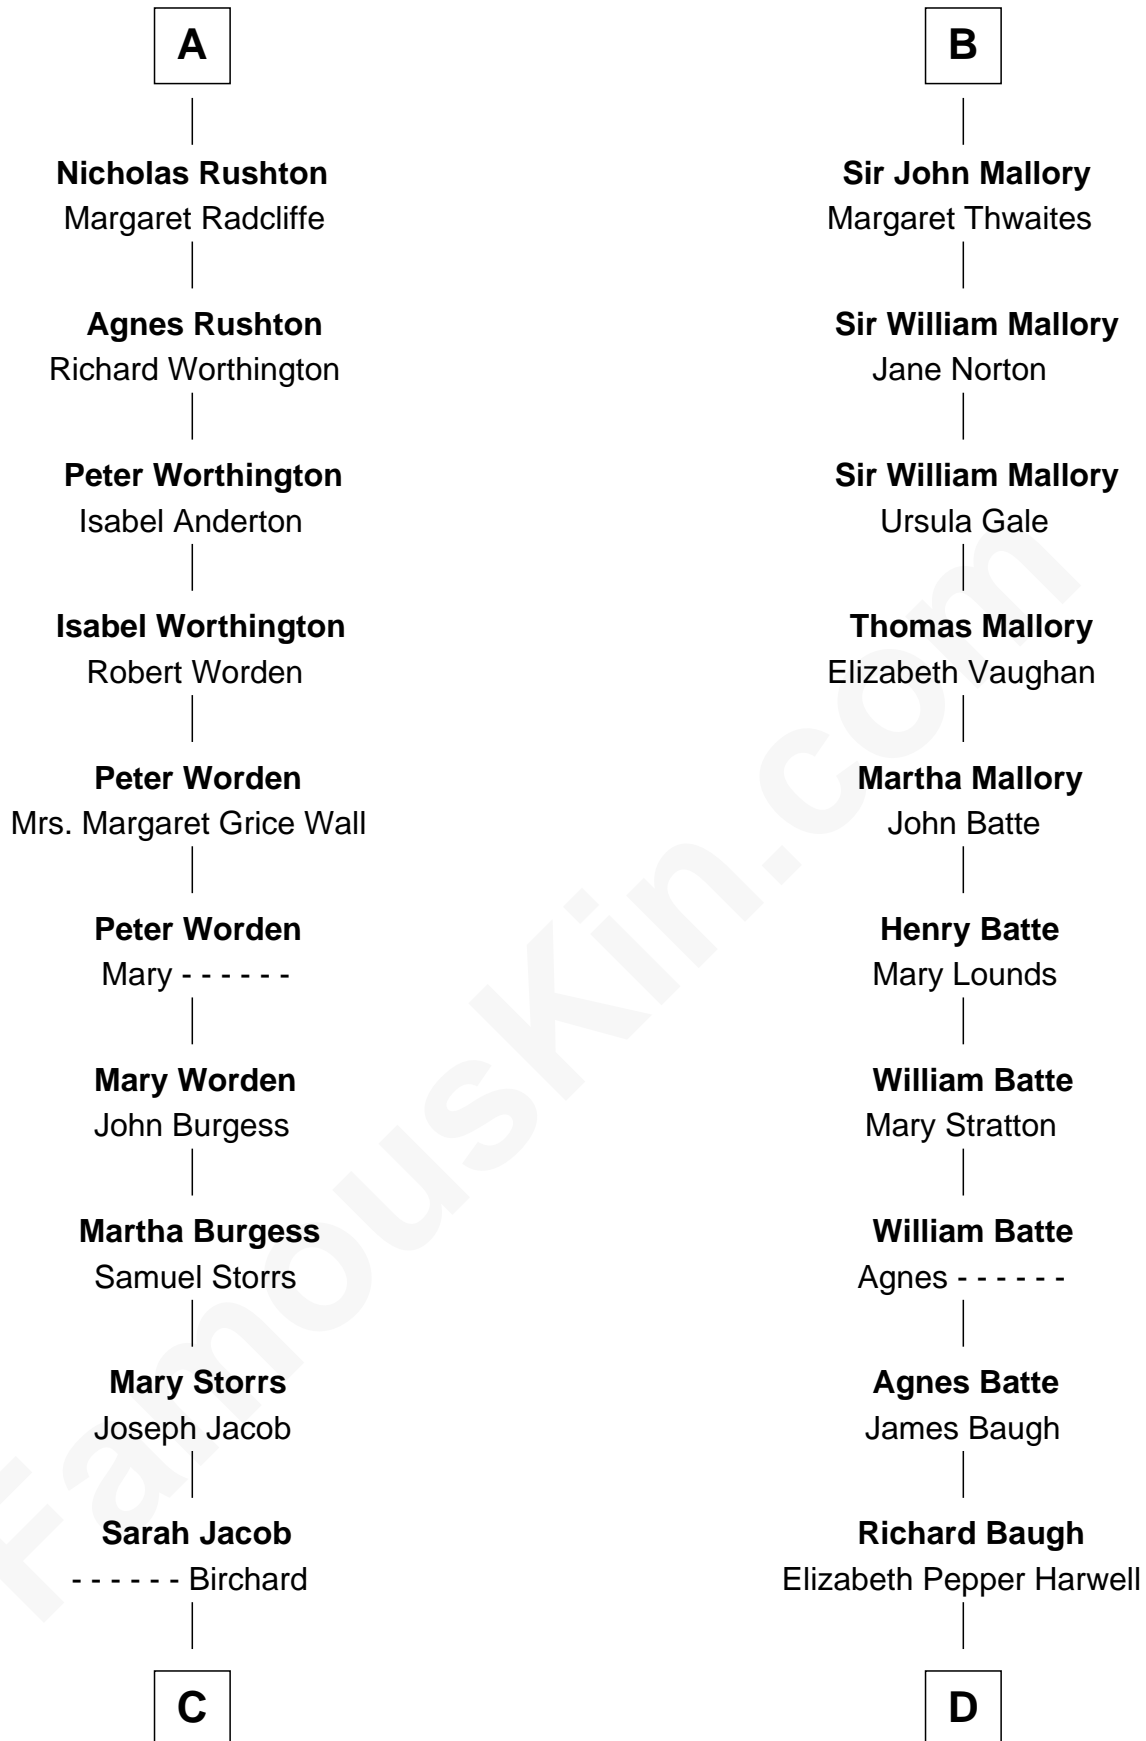

FamousKin.com
Relationship Chart of
Rutherford B. Hayes
19th U.S. President

19th cousin 1 time removed of
Judy Garland
Singer and Movie Actress

C

Roger Cornwall alias Birchard

Drusilla Austin

Sophia Birchard

Rutherford Hayes

Rutherford B. Hayes

19th U.S. President

D

John Aldridge Baugh

Mary Ann Marable

Elizabeth Baugh

William Tecumseh Gumm