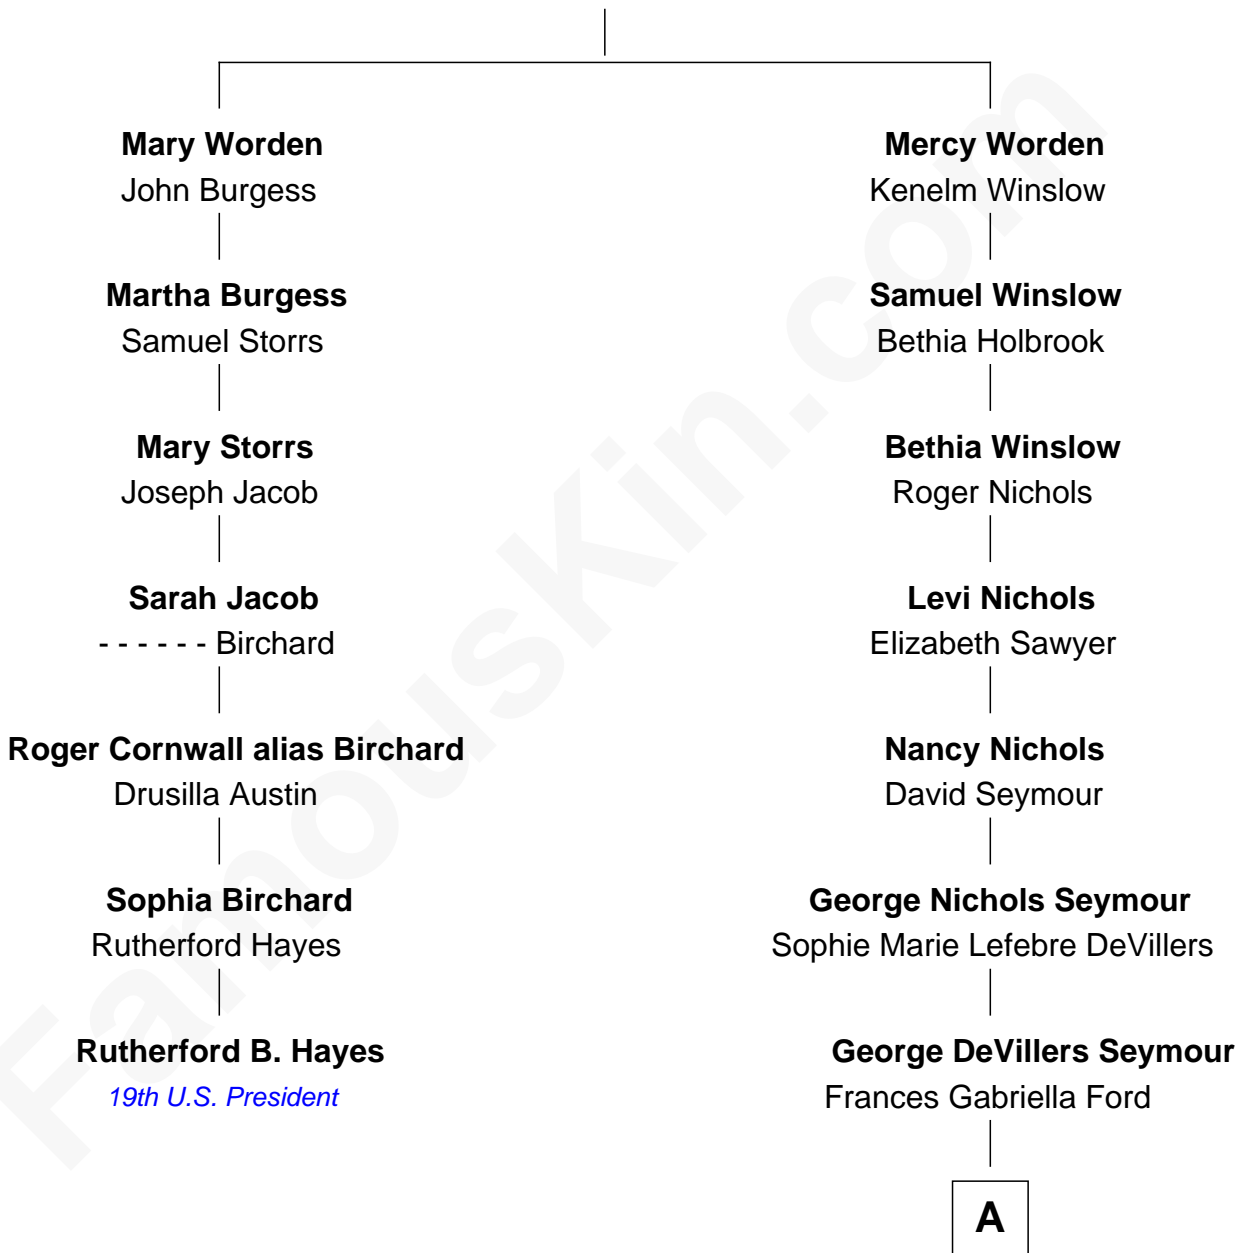

FamousKin.com

Relationship Chart of

Rutherford B. Hayes

19th U.S. President

6th cousin 3 times removed of

Jane Fonda
Movie Actress

Peter Worden
Mary - - - - -

A

Eugene Ford Seymour
Sophie Mildred Bower

Frances Ford Seymour
Henry Jaynes Fonda

Jane Fonda
Movie Actress

FamousKin.com