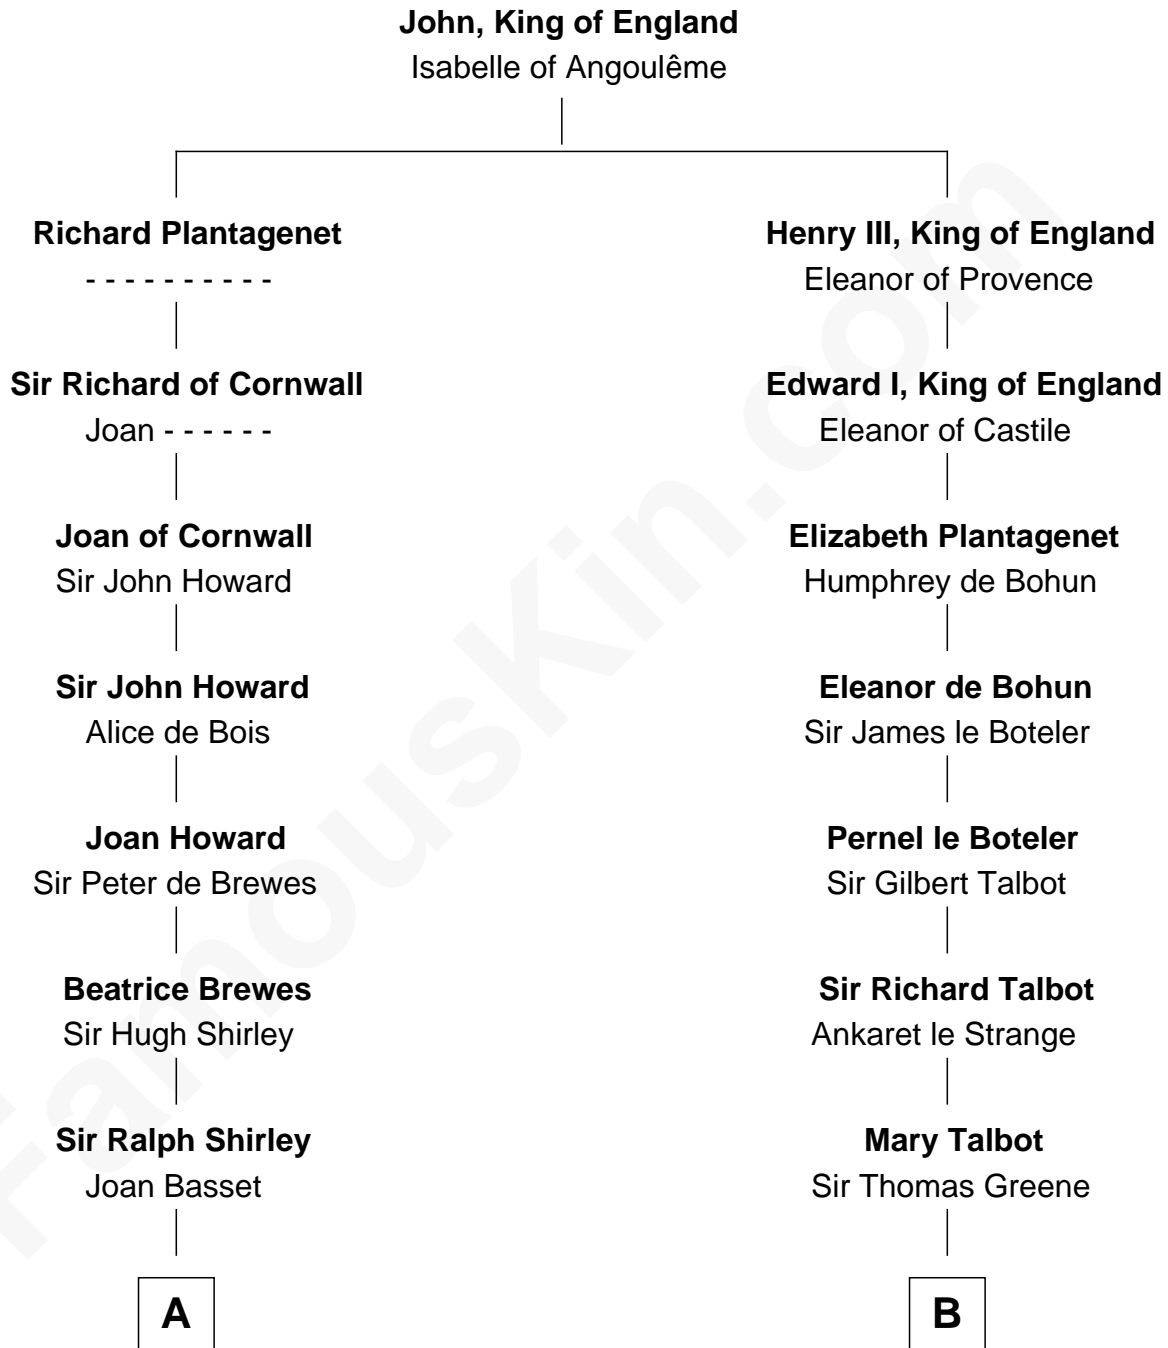

FamousKin.com
Relationship Chart of
Rutherford B. Hayes
19th U.S. President

21st cousin of
Lucretia (Rudolph) Garfield
First Lady of President James Garfield

C

Abigail Hale
Isaac Chandler

Abigail Chandler
Israel Smith

Chloe Smith
Rutherford Hayes

Rutherford Hayes
Sophia Birchard

Rutherford B. Hayes
19th U.S. President

D

Anne Sanford
Capt. John Mason

Peleg Sanford Mason
Mary Stanton

Elijah Mason
Lucretia Greene

Arabella Greene Mason
Zebulon Rudolph