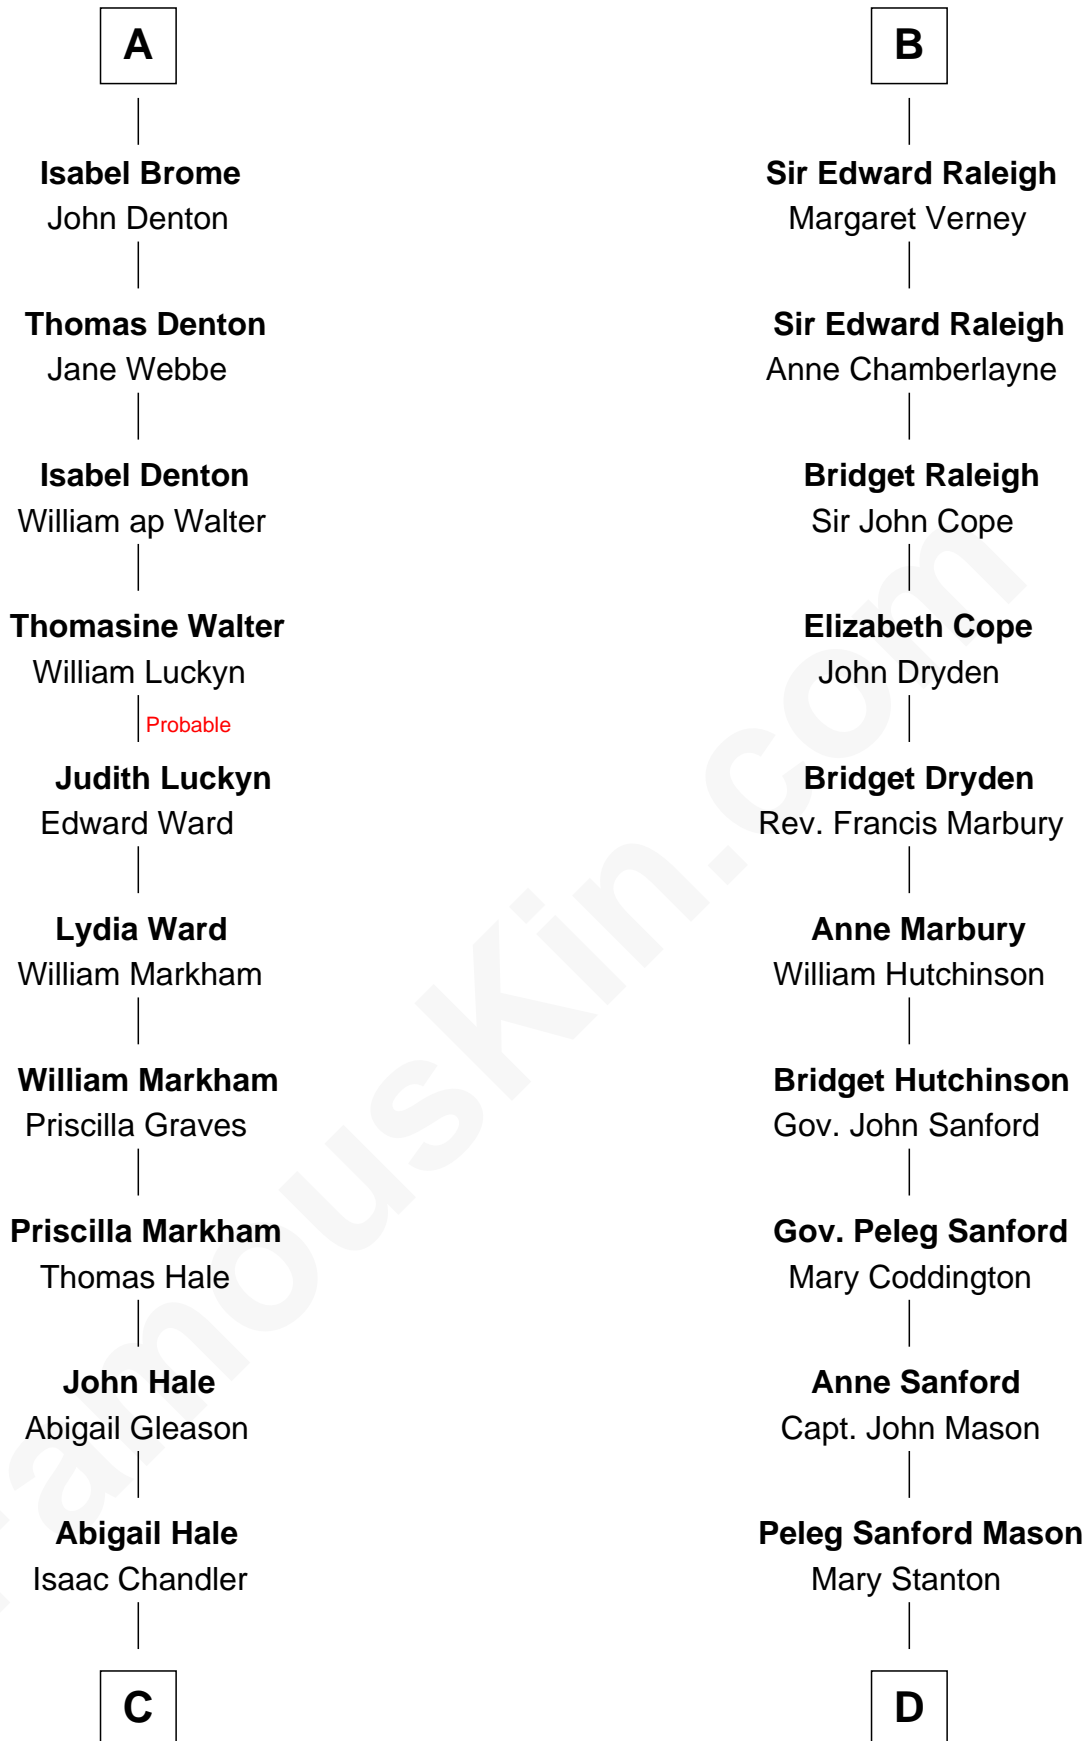

FamousKin.com
Relationship Chart of
Rutherford B. Hayes
19th U.S. President

19th cousin 1 time removed of
Lucretia (Rudolph) Garfield
First Lady of President James Garfield

C

Abigail Chandler

Israel Smith

Chloe Smith

Rutherford Hayes

Rutherford Hayes

Sophia Birchard

Rutherford B. Hayes

19th U.S. President

D

Elijah Mason

Lucretia Greene

Arabella Greene Mason

Zebulon Rudolph

Lucretia (Rudolph) Garfield

First Lady of James Garfield