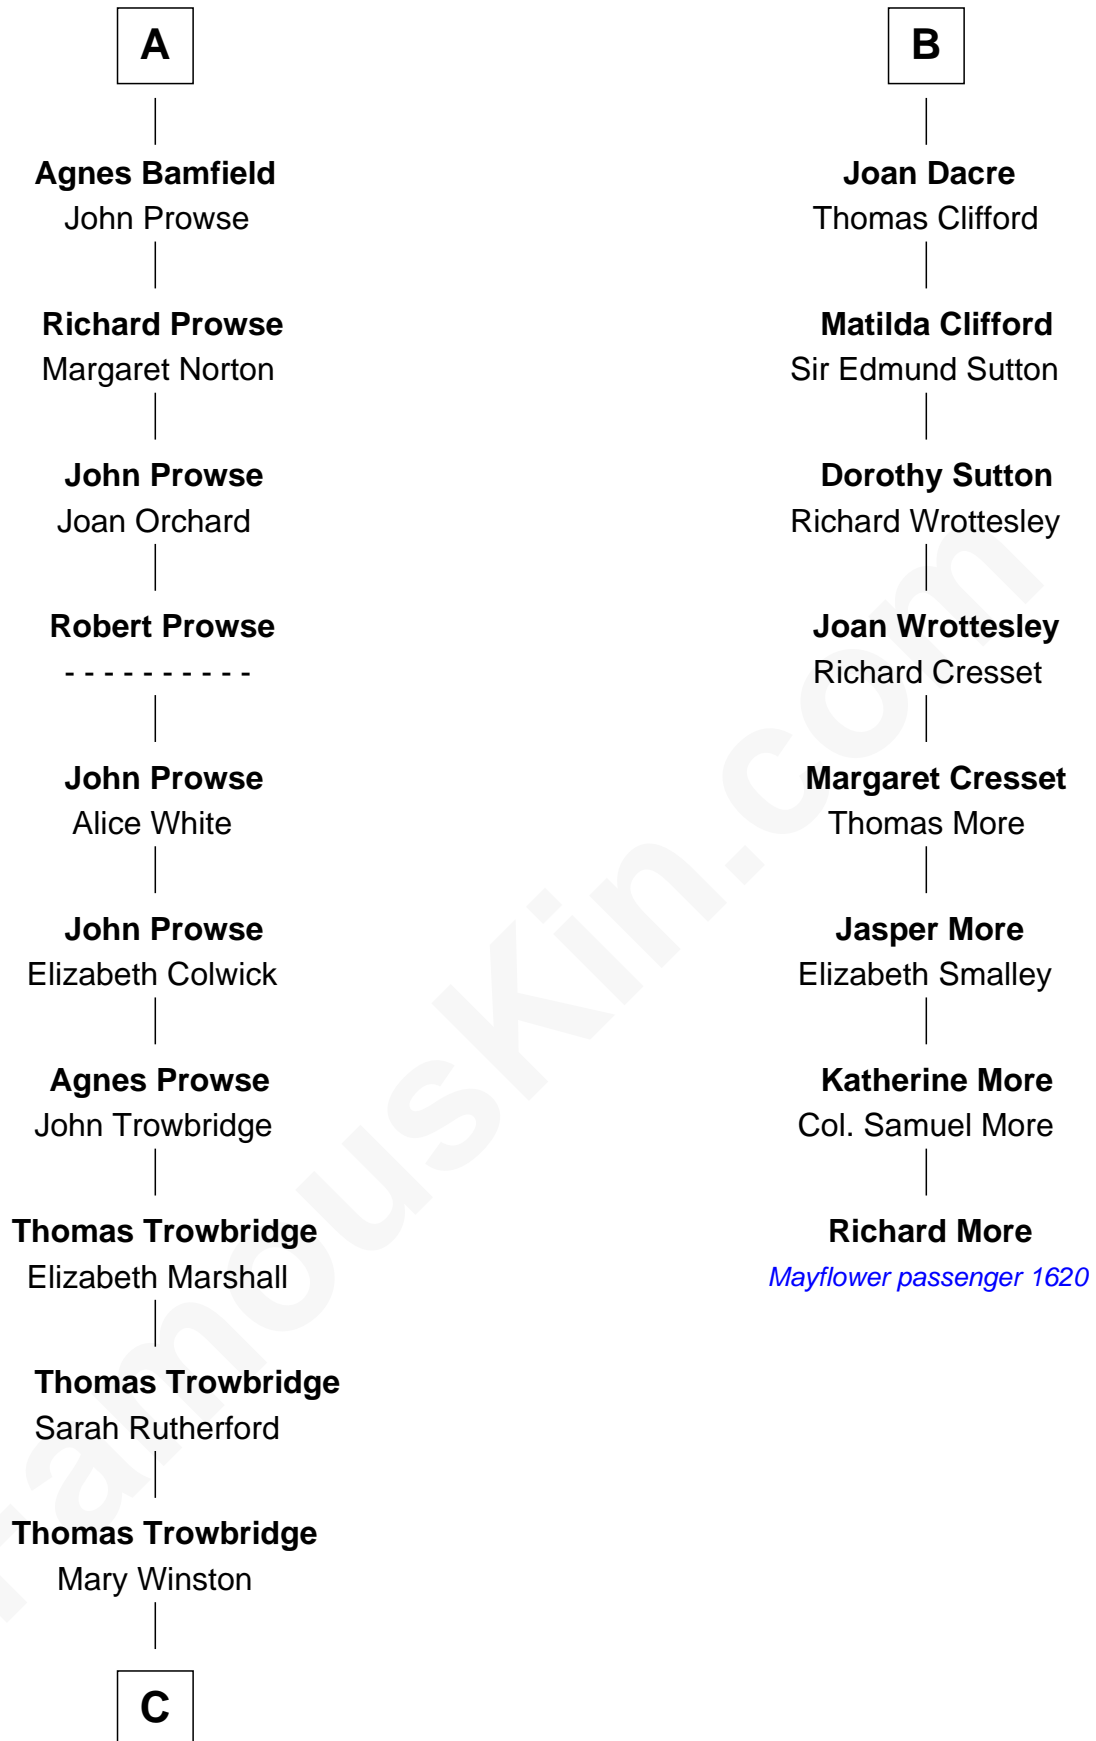

FamousKin.com

Relationship Chart of

Rutherford B. Hayes

19th U.S. President

14th cousin 7 times removed of

Richard More

(c1614 - c1696) Mayflower passenger 1620

MAYFLOWER

C

—
Sarah Trowbridge

John Russell

—
Rebecca Russell

Ezekiel Hayes

—
Rutherford Hayes

Chloe Smith

—
Rutherford Hayes

Sophia Birchard

—
Rutherford B. Hayes

19th U.S. President

FamousKin.com