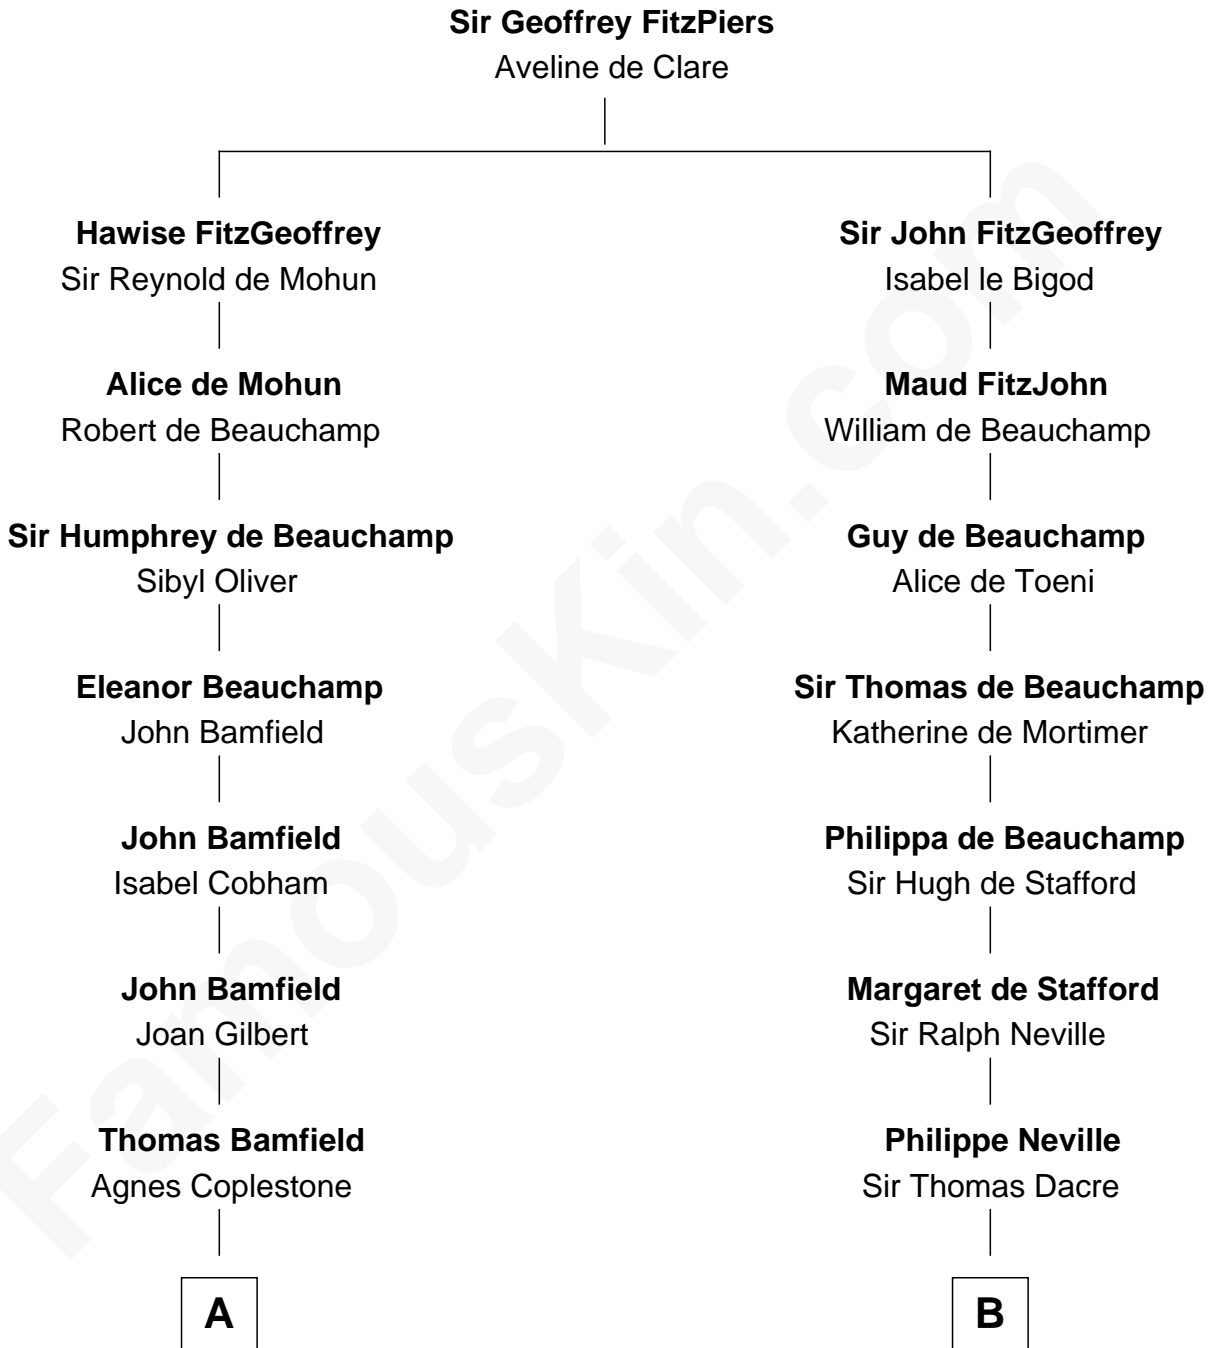

FamousKin.com

Relationship Chart of

Rutherford B. Hayes

19th U.S. President

14th cousin 7 times removed of

Richard More

(c1614 - c1696) Mayflower passenger 1620

MAYFLOWER

C

—
Sarah Trowbridge

John Russell

—
Rebecca Russell

Ezekiel Hayes

—
Rutherford Hayes

Chloe Smith

—
Rutherford Hayes

Sophia Birchard

—
Rutherford B. Hayes

19th U.S. President

FamousKin.com