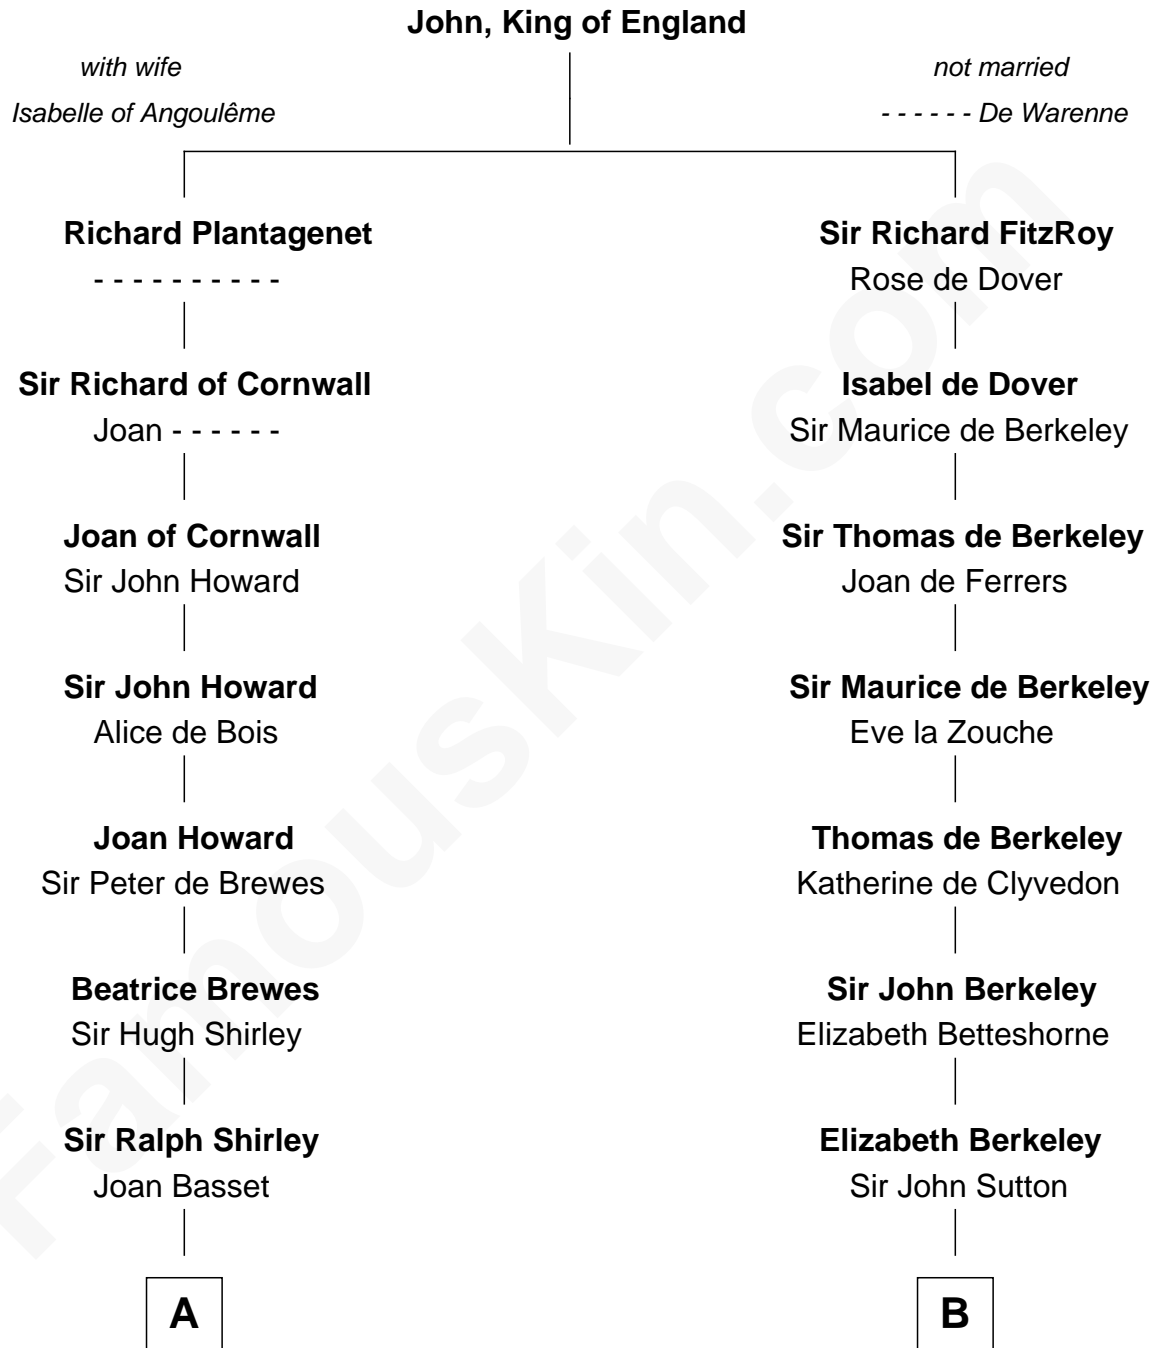

FamousKin.com

Relationship Chart of

Rutherford B. Hayes

19th U.S. President

13th cousin 8 times removed of

Richard More

(c1614 - c1696) Mayflower passenger 1620

MAYFLOWER

C

Abigail Hale
Isaac Chandler

Abigail Chandler
Israel Smith

Chloe Smith
Rutherford Hayes

Rutherford Hayes
Sophia Birchard

Rutherford B. Hayes
19th U.S. President

FamousKin.com