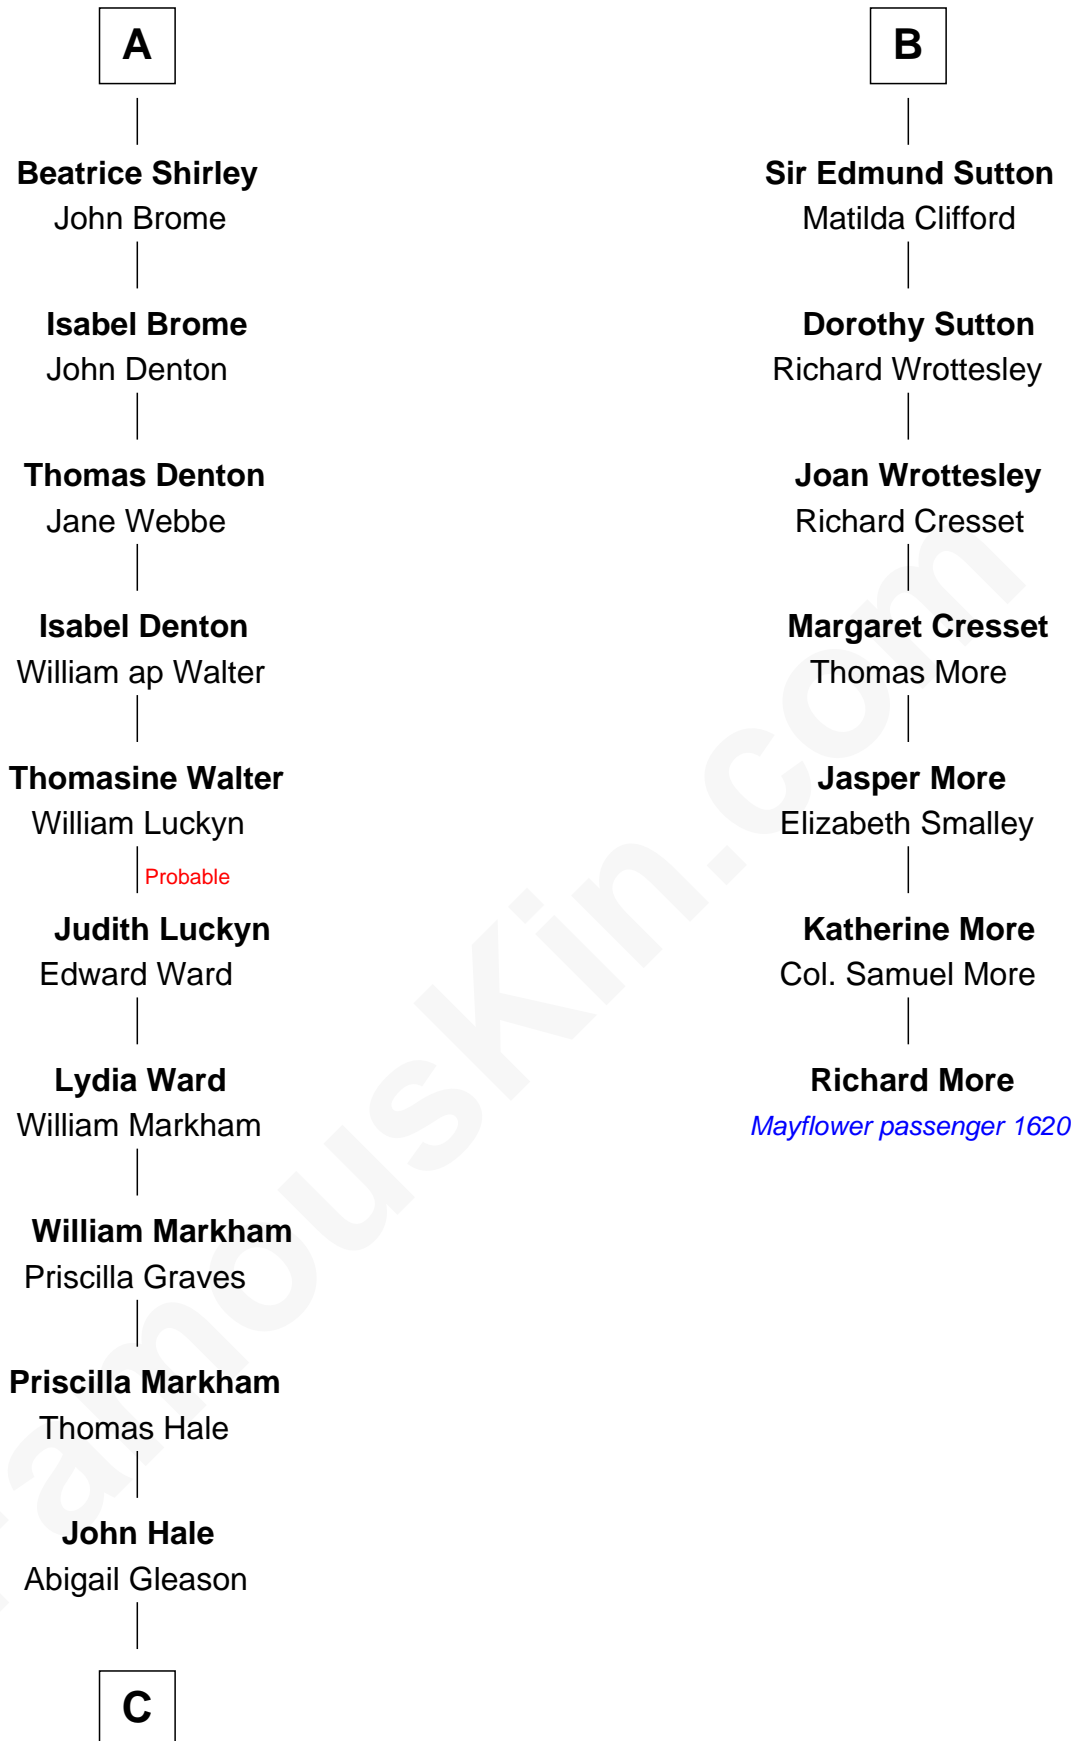

FamousKin.com

Relationship Chart of

Rutherford B. Hayes

19th U.S. President

13th cousin 8 times removed of

Richard More

(c1614 - c1696) Mayflower passenger 1620

MAYFLOWER

C

Abigail Hale
Isaac Chandler

Abigail Chandler
Israel Smith

Chloe Smith
Rutherford Hayes

Rutherford Hayes
Sophia Birchard

Rutherford B. Hayes
19th U.S. President

FamousKin.com