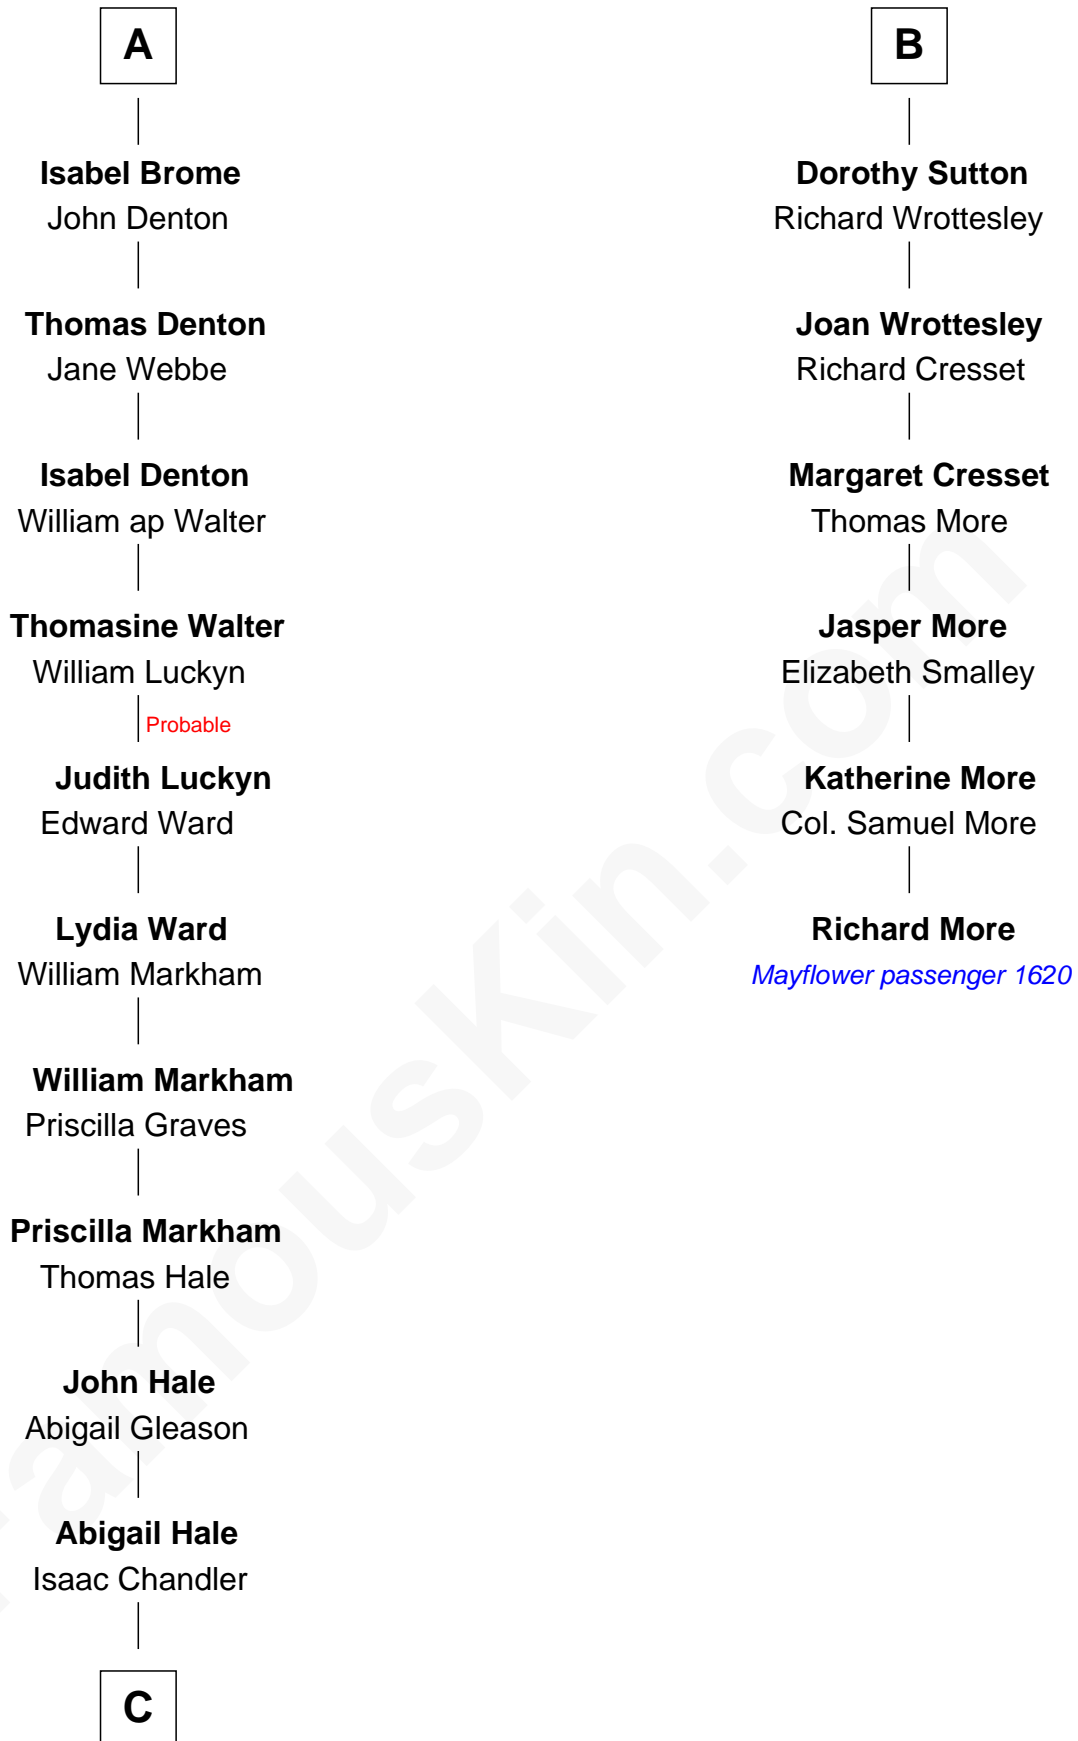

FamousKin.com

Relationship Chart of

Rutherford B. Hayes

19th U.S. President

12th cousin 8 times removed of

Richard More

(c1614 - c1696) Mayflower passenger 1620

MAYFLOWER

C

—
Abigail Chandler

Israel Smith

—
Chloe Smith

Rutherford Hayes

—
Rutherford Hayes

Sophia Birchard

—
Rutherford B. Hayes

19th U.S. President

FamousKin.com