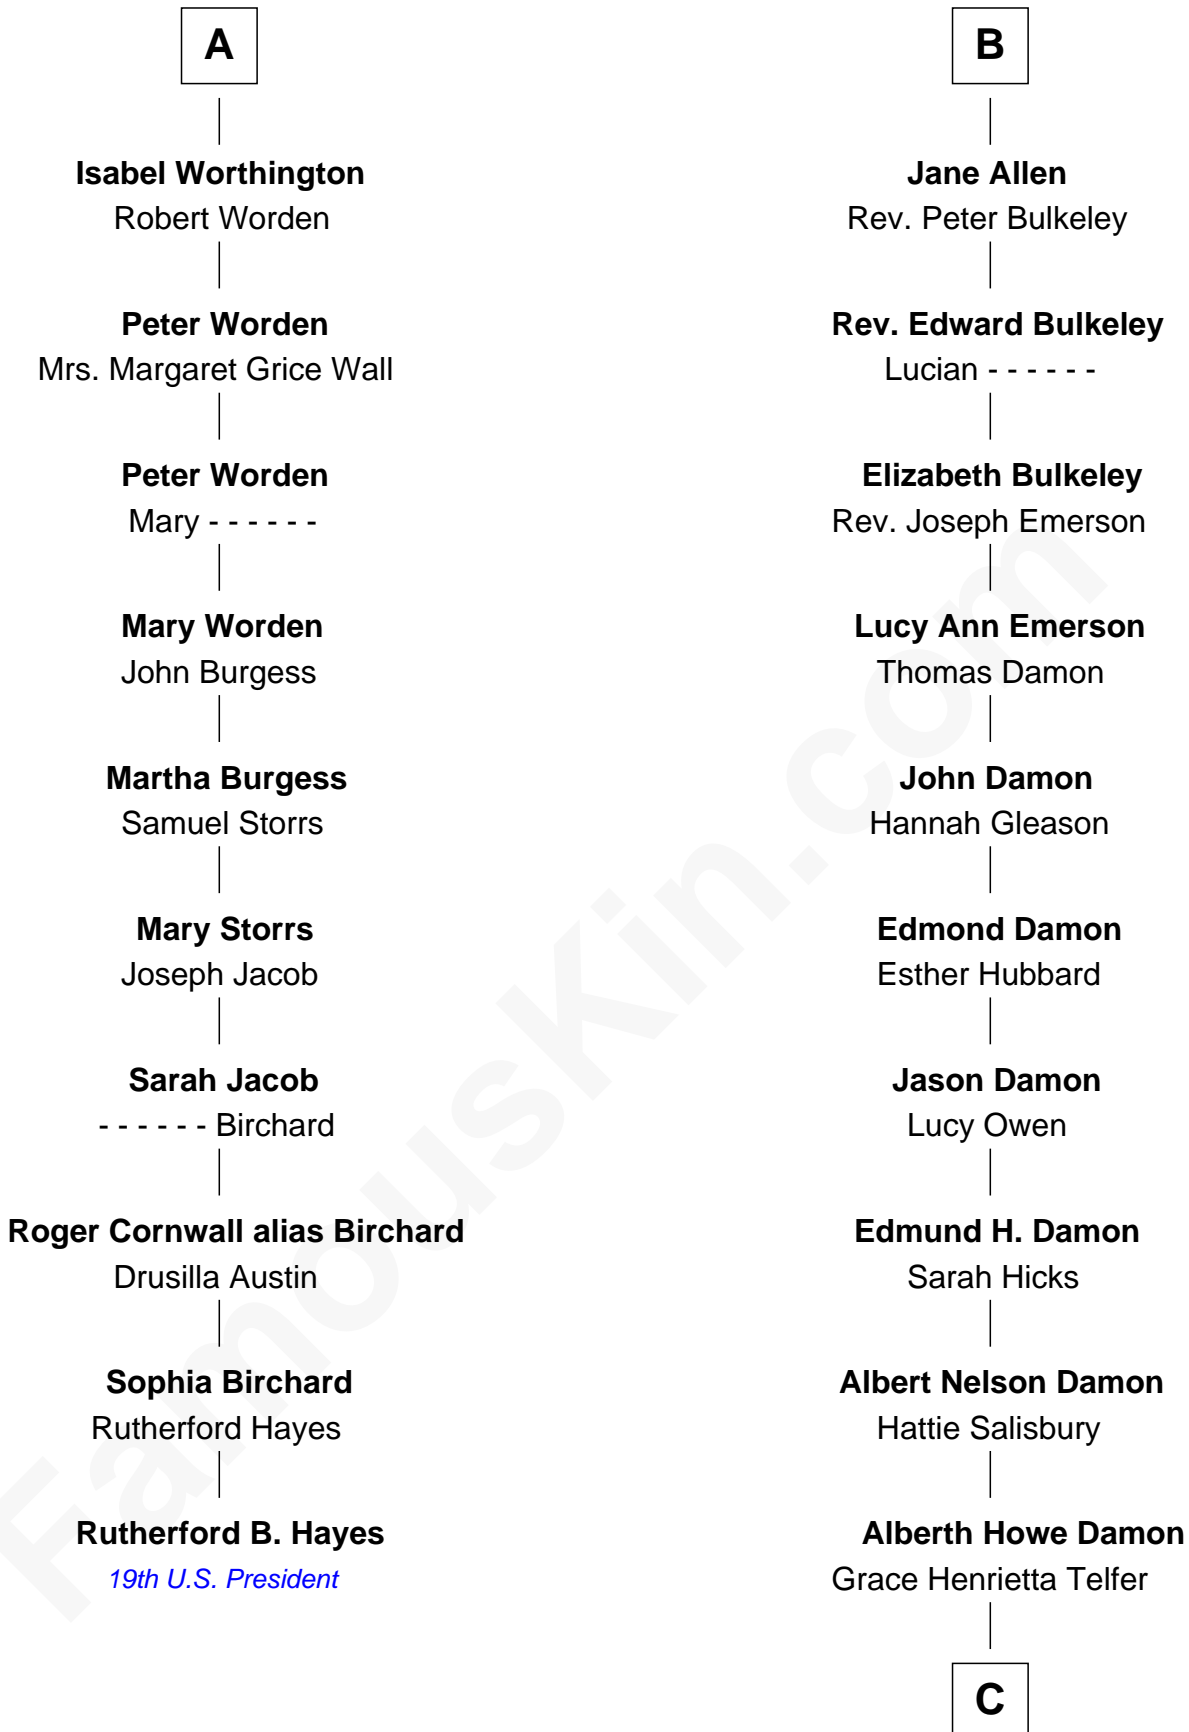

FamousKin.com
Relationship Chart of
Rutherford B. Hayes
19th U.S. President

16th cousin 3 times removed of

Matt Damon
Movie Actor

C

Albert Howe Damon

Roberta M. Fay

Kent Telfer Damon

Nancy June Carlsson-Paige

Matt Damon

Movie Actor

FamousKin.com