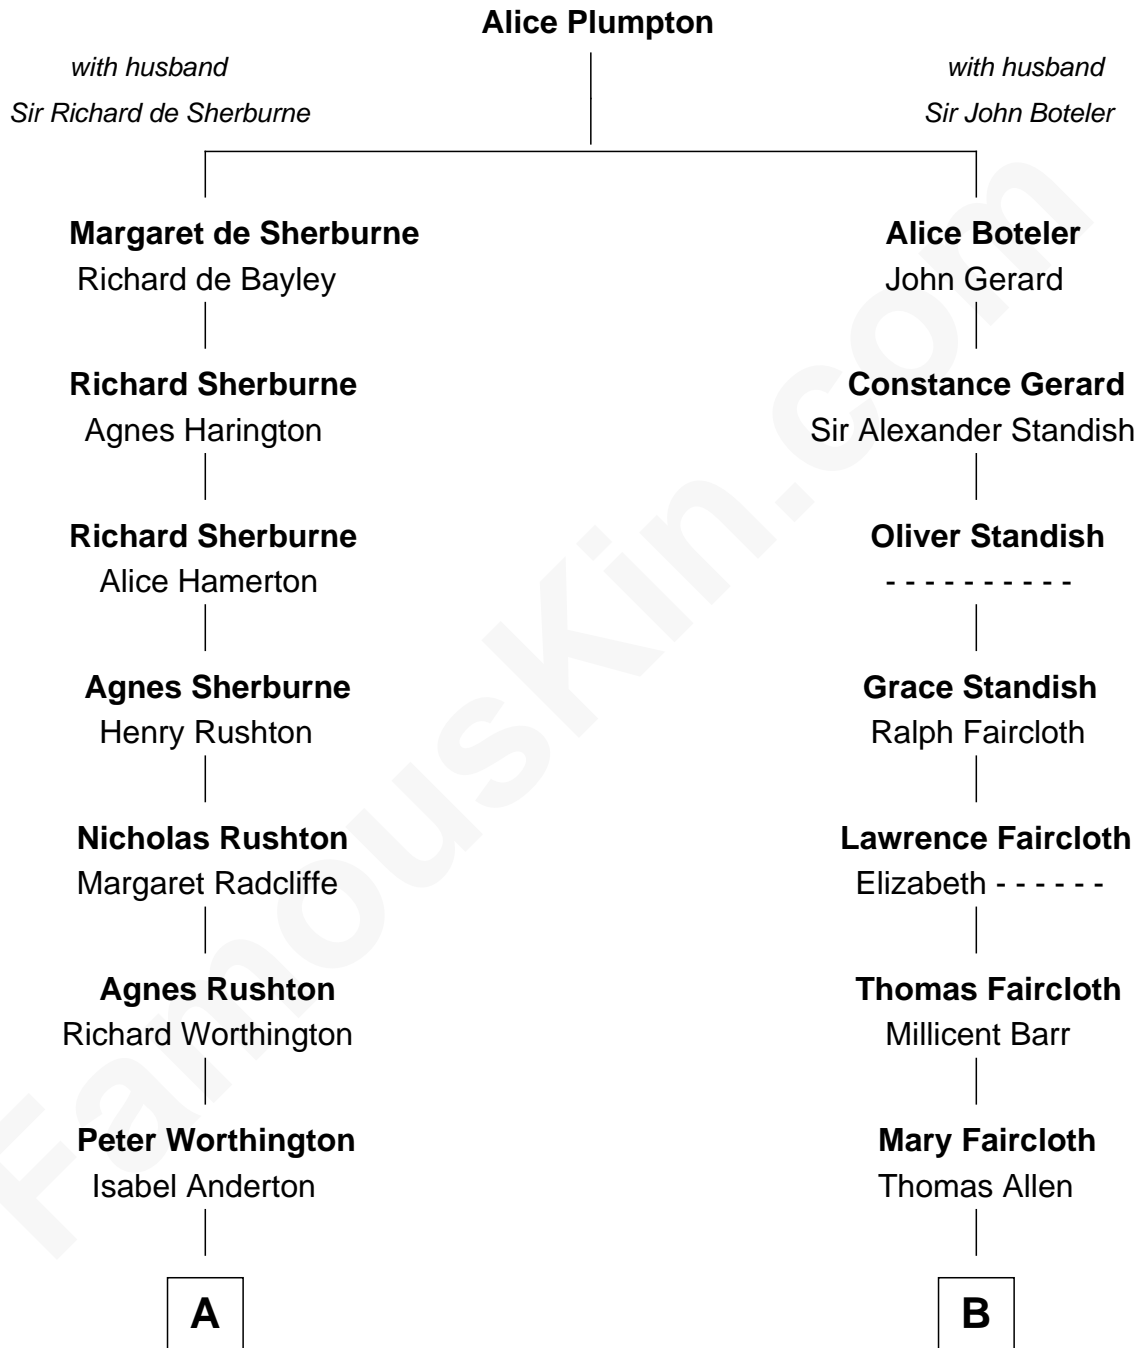

FamousKin.com
Relationship Chart of
Rutherford B. Hayes
19th U.S. President

16th cousin 3 times removed of

Matt Damon
Movie Actor

C

Albert Howe Damon

Roberta M. Fay

Kent Telfer Damon

Nancy June Carlsson-Paige

Matt Damon

Movie Actor

FamousKin.com