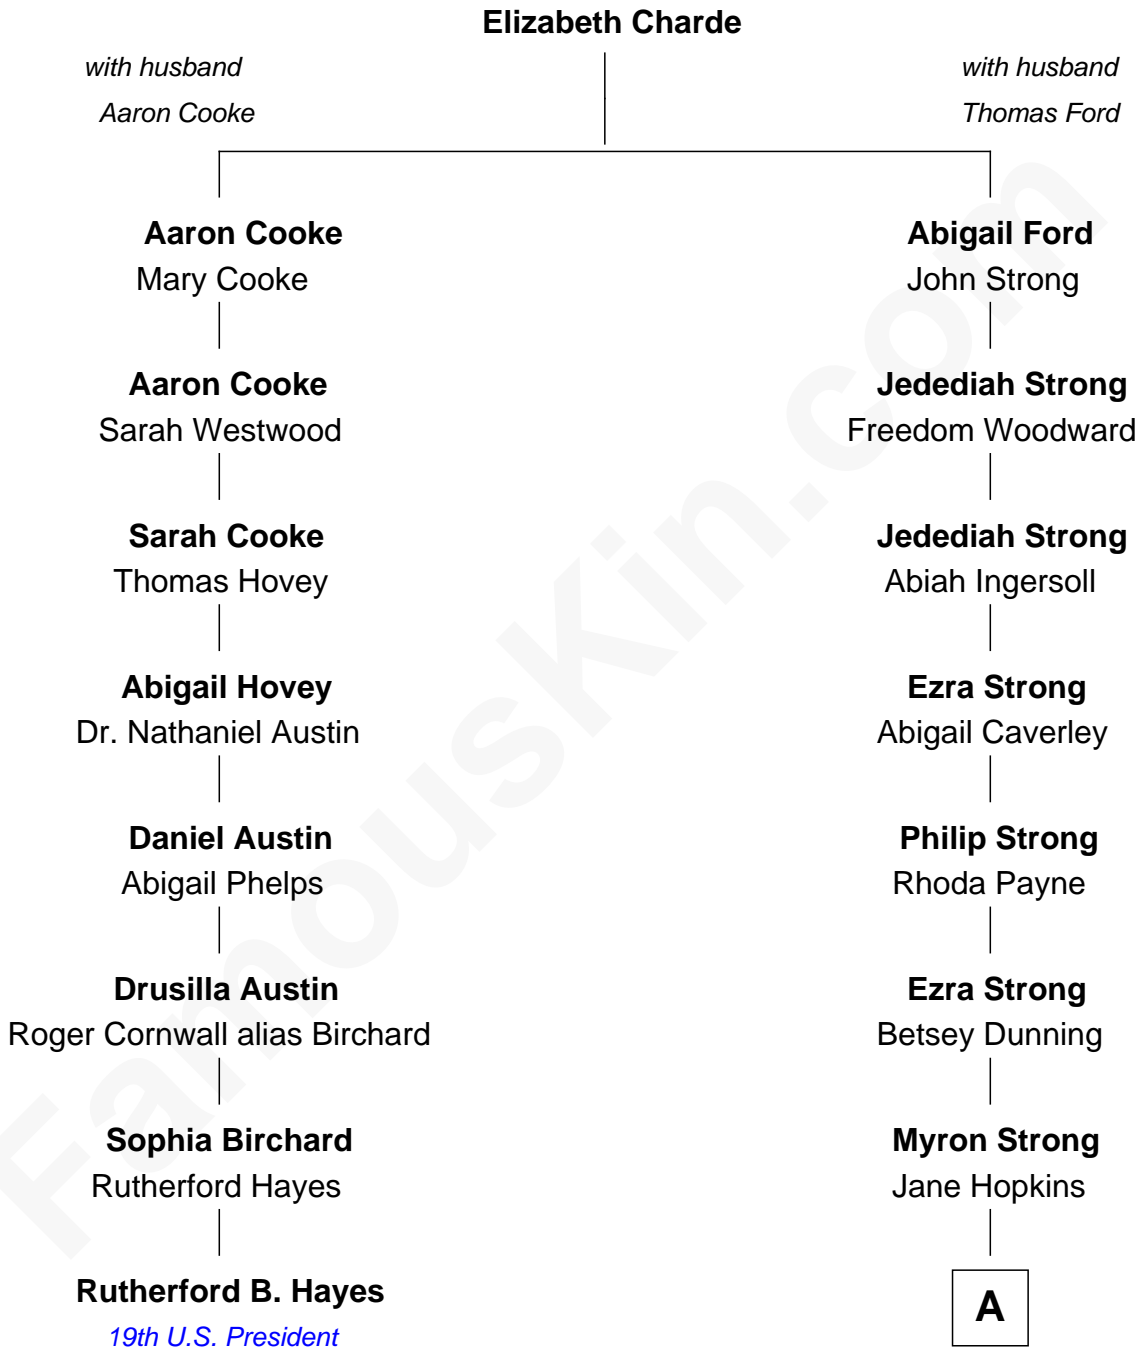

FamousKin.com
Relationship Chart of
Rutherford B. Hayes
19th U.S. President

7th cousin 5 times removed of
Ben Affleck
Movie Actor

A

Myron Hopkins Strong

Maria Bates Hoyt

Mary Hoyt Strong

William R. Affleck

Myron Hopkins Strong Affleck