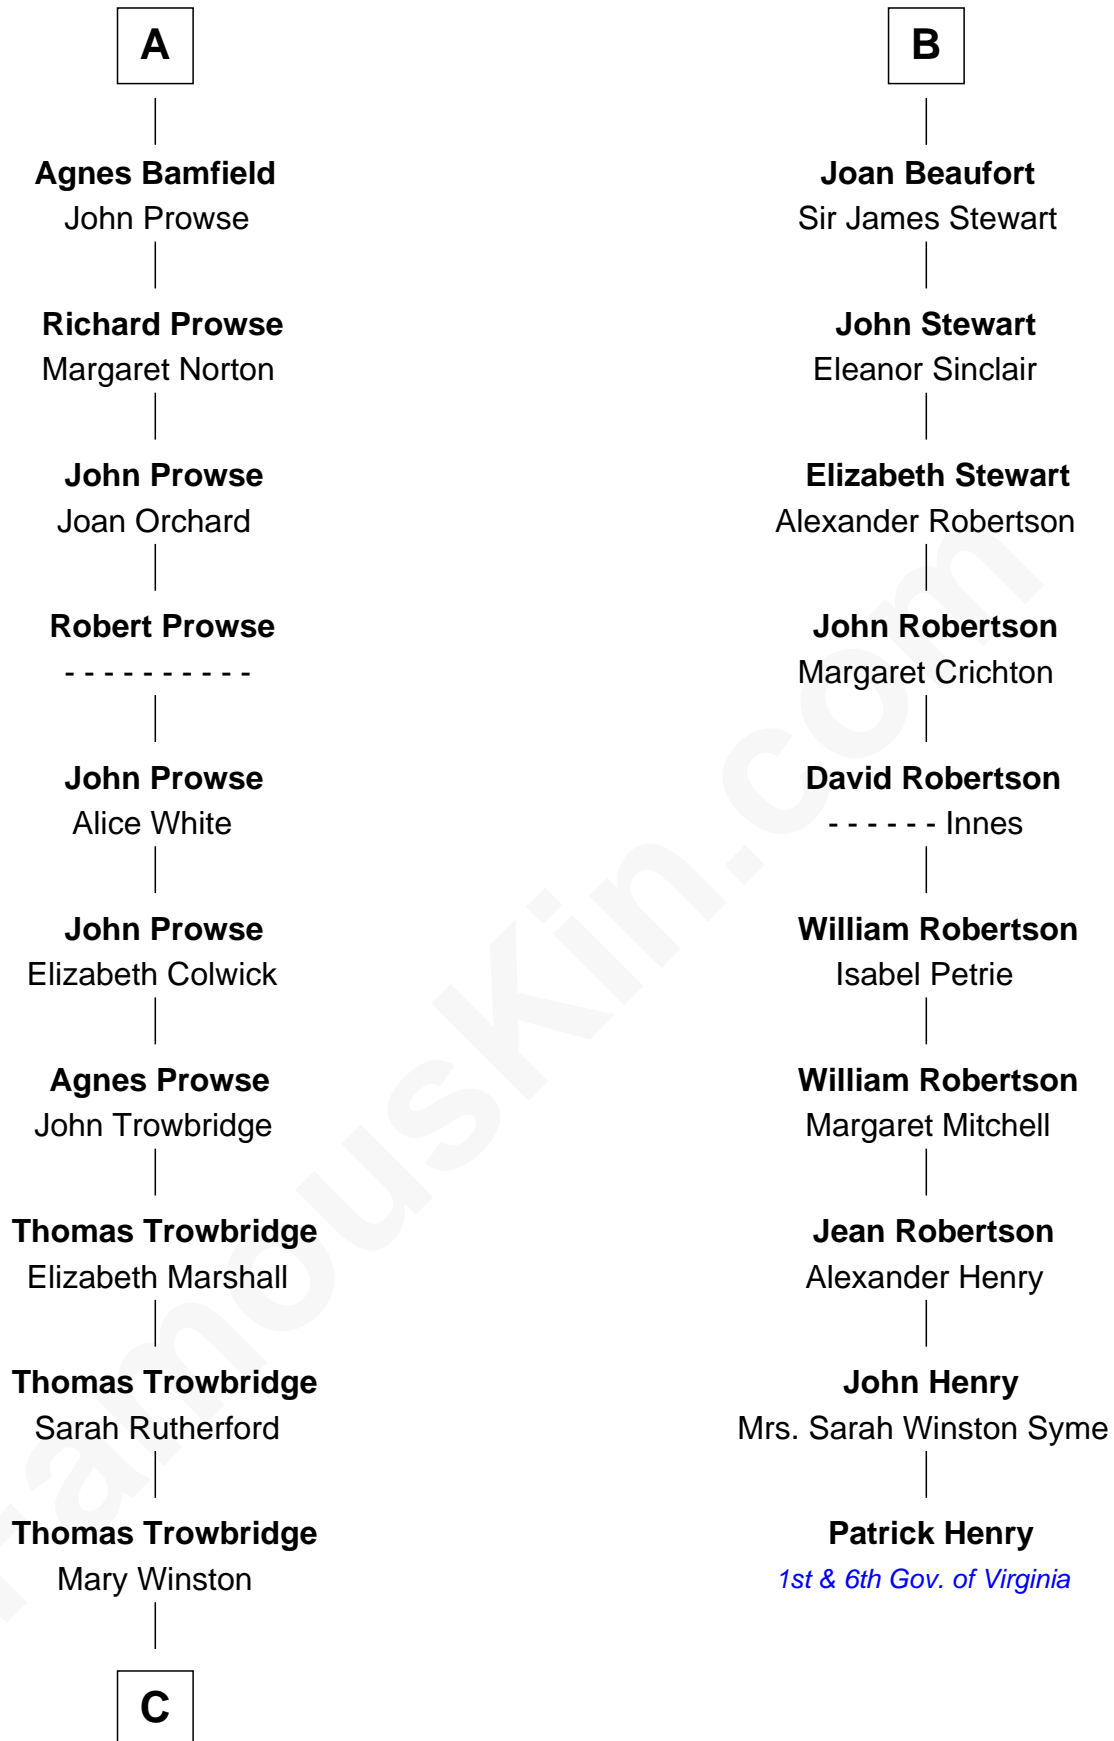

**FamousKin.com**  
**Relationship Chart of**  
**Rutherford B. Hayes**  
*19th U.S. President*

**16th cousin 5 times removed of**  
**Patrick Henry**  
*1st and 6th Governor of Virginia*

**C**

—  
**Sarah Trowbridge**

John Russell

—  
**Rebecca Russell**

Ezekiel Hayes

—  
**Rutherford Hayes**

Chloe Smith

—  
**Rutherford Hayes**

Sophia Birchard

—  
**Rutherford B. Hayes**

*19th U.S. President*

FamousKin.com