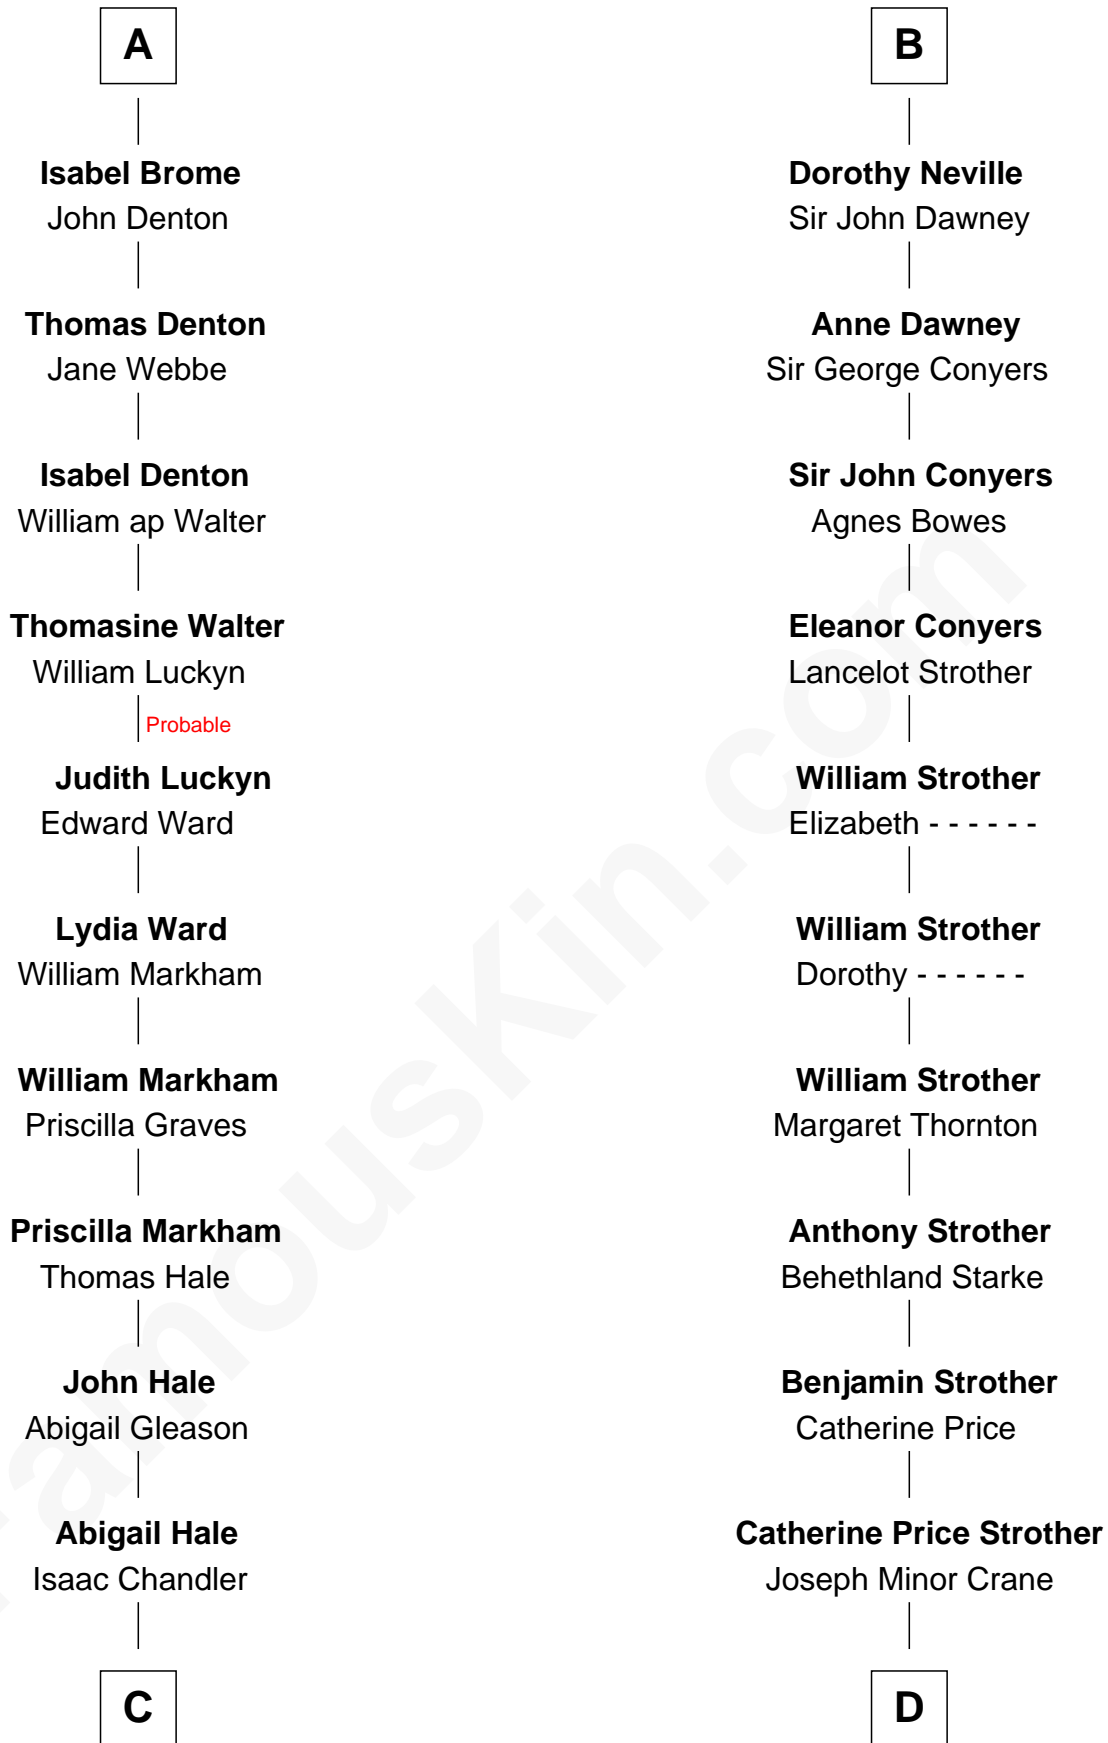

FamousKin.com Relationship Chart of

Rutherford B. Hayes

19th U.S. President

20th cousin of

Randolph Scott

Movie Actor

Sir James de Audley

Ela Longespee

Elizabeth Beauchamp

Sir Henry Neville

Joan Bouchier

Sir Richard Neville

Anne Stafford

B

C

Abigail Chandler

Israel Smith

Chloe Smith
Rutherford Hayes

Rutherford Hayes
Sophia Birchard

Rutherford B. Hayes
19th U.S. President

D

John William Crane
Margaret Ann Sadler

Joseph Minor Crane
Lavinia Lionberger

Lucy Lionberger Crane
George Grant Scott