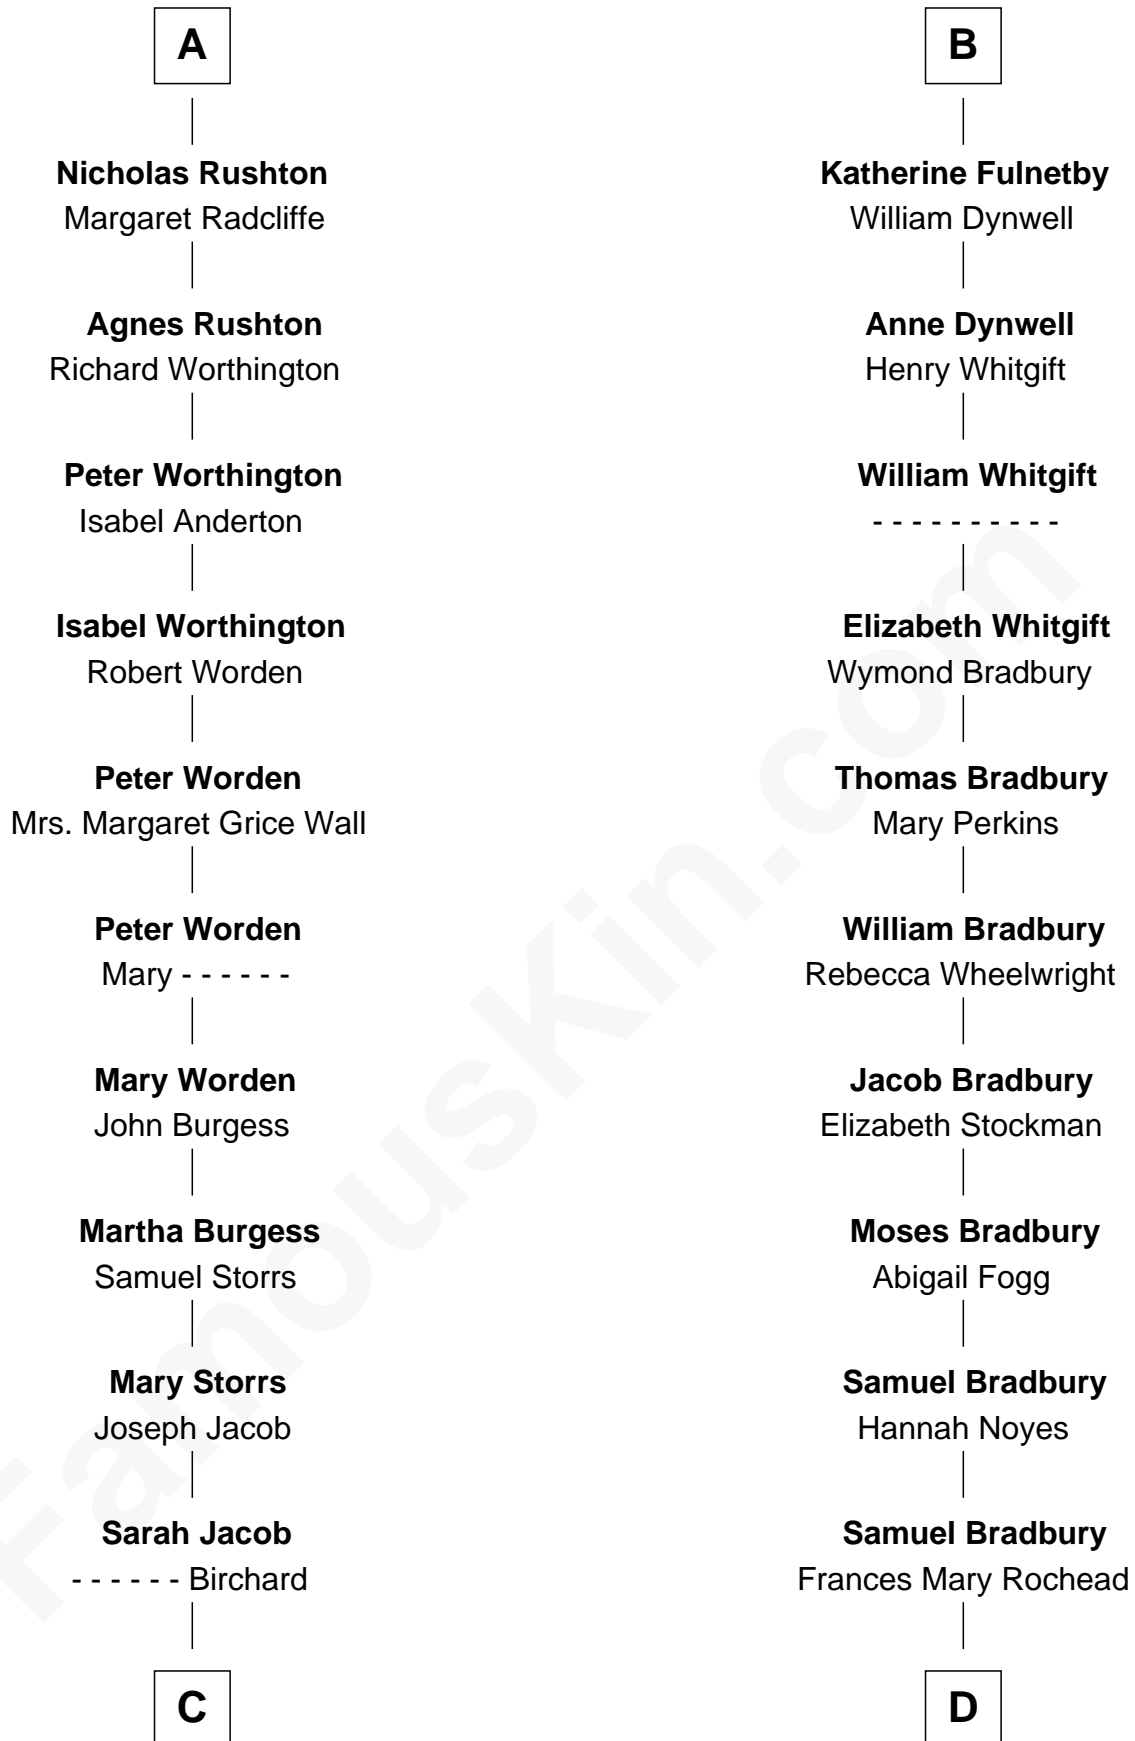

FamousKin.com
Relationship Chart of
Rutherford B. Hayes
19th U.S. President

19th cousin 1 time removed of
Ray Bradbury
Author of The Martian Chronicles

C

Roger Cornwall alias Birchard

Drusilla Austin

Sophia Birchard

Rutherford Hayes

Rutherford B. Hayes

19th U.S. President

D

Samuel Irving Bradbury

Mary Adell Spaulding

Samuel Hinkston Bradbury

Minnie Alice Davis