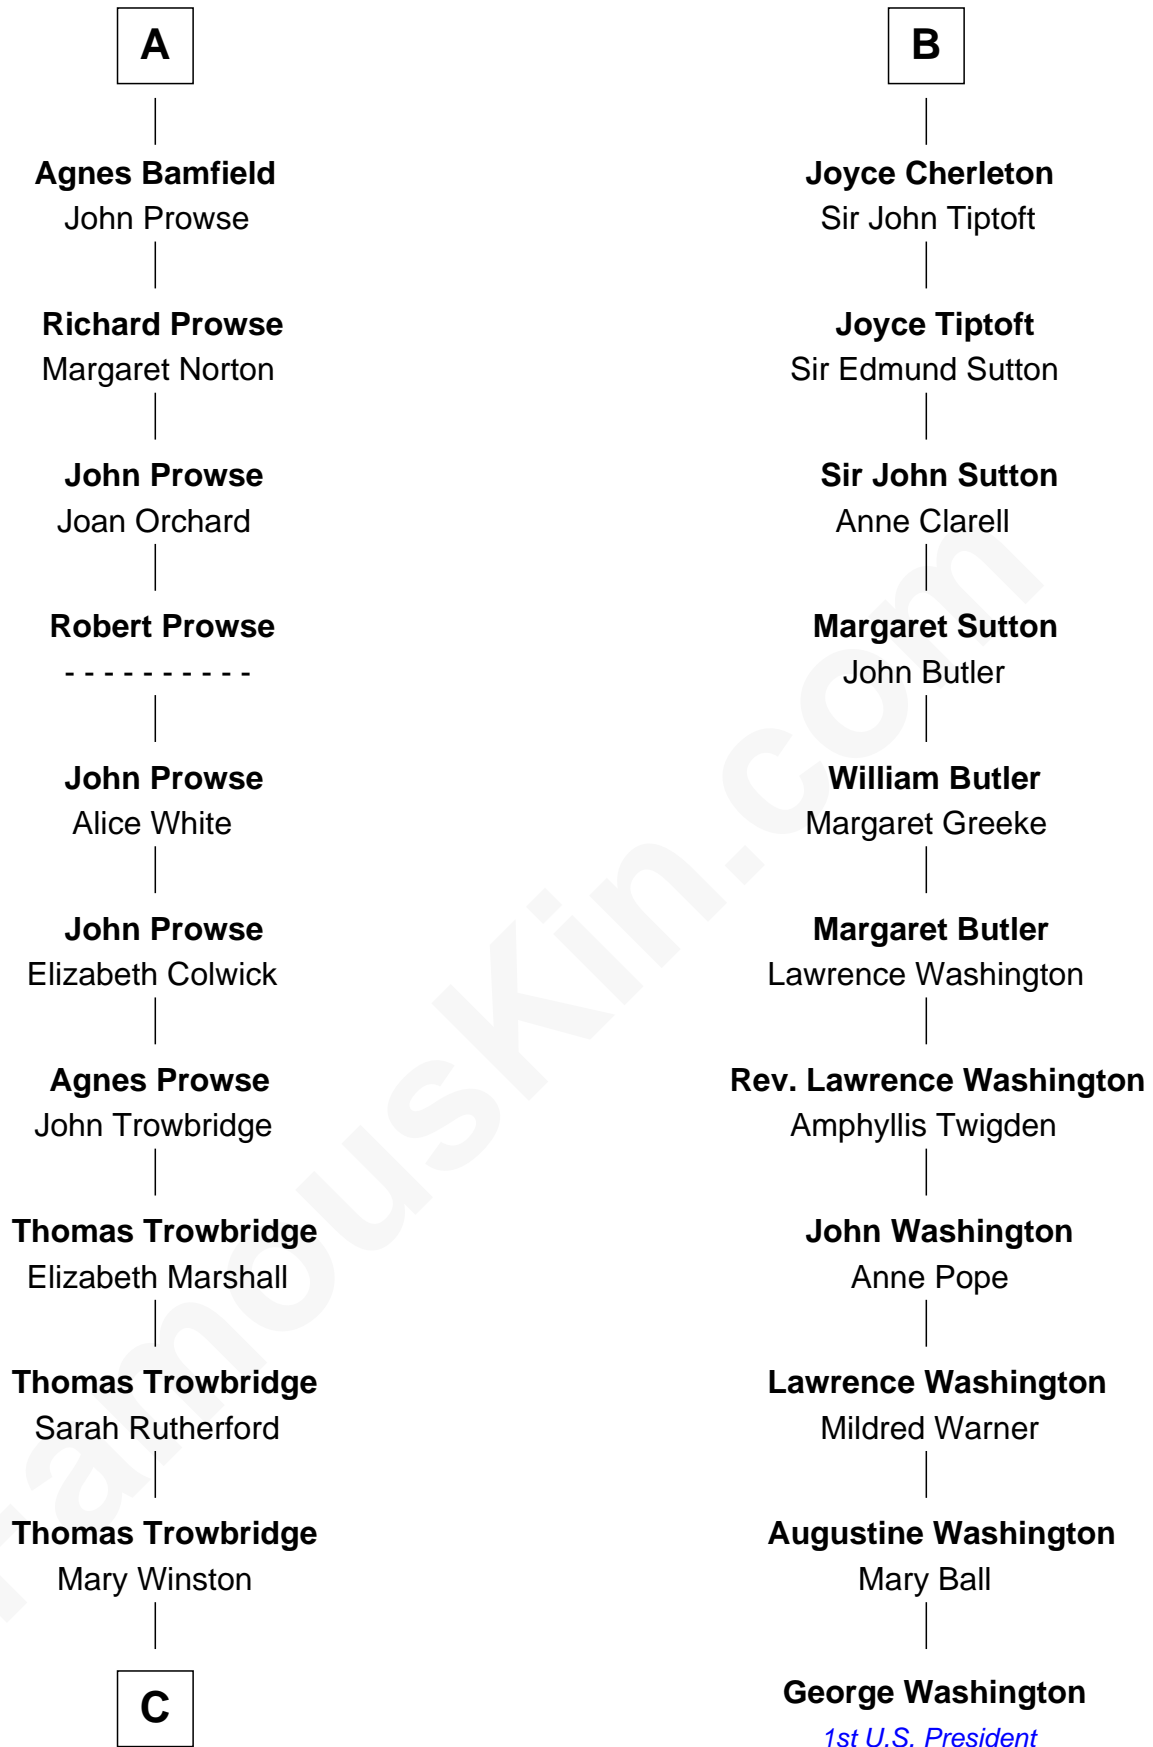

FamousKin.com
Relationship Chart of
Rutherford B. Hayes
19th U.S. President

17th cousin 4 times removed of
George Washington
1st U.S. President

C

|
Sarah Trowbridge

John Russell

|
Rebecca Russell

Ezekiel Hayes

|
Rutherford Hayes

Chloe Smith

|
Rutherford Hayes

Sophia Birchard

|
Rutherford B. Hayes

19th U.S. President

FamousKin.com