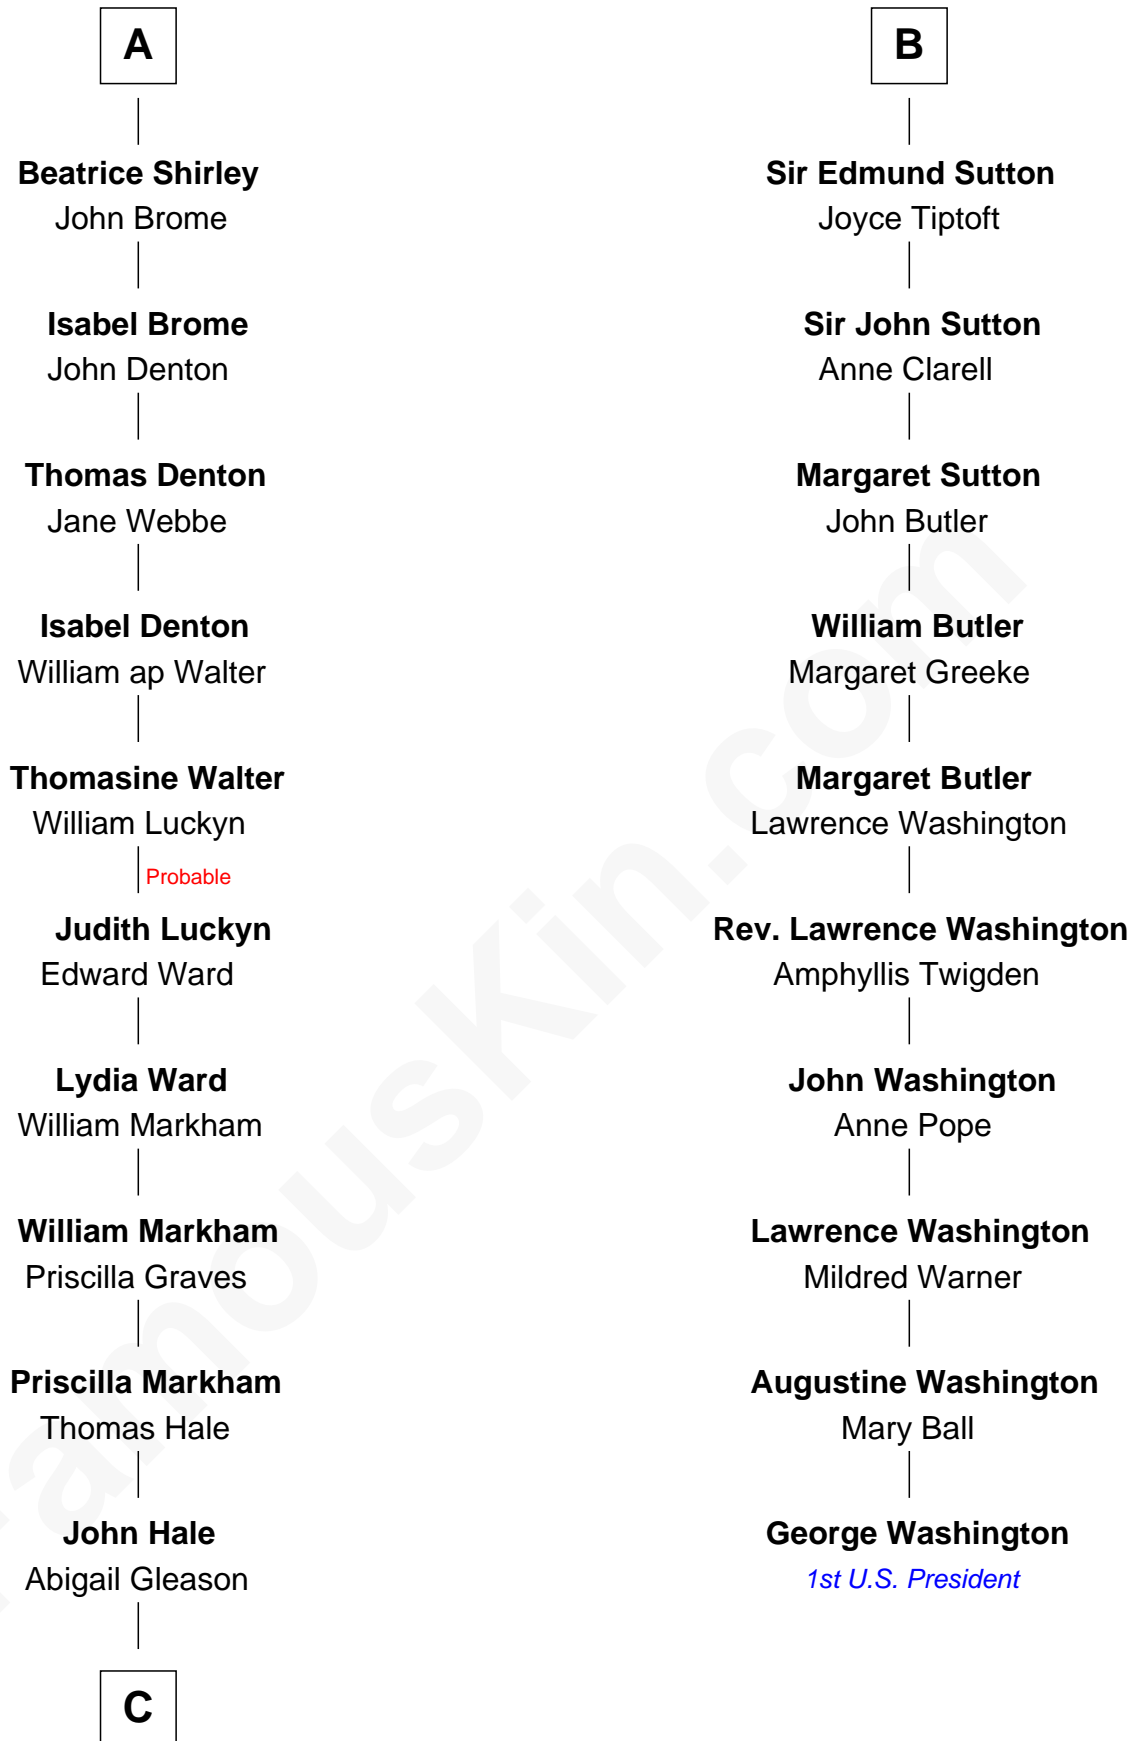

**FamousKin.com**  
**Relationship Chart of**  
**Rutherford B. Hayes**  
*19th U.S. President*

16th cousin 5 times removed of  
**George Washington**  
*1st U.S. President*

**C**

**Abigail Hale**  
Isaac Chandler

**Abigail Chandler**  
Israel Smith

**Chloe Smith**  
Rutherford Hayes

**Rutherford Hayes**  
Sophia Birchard

**Rutherford B. Hayes**  
*19th U.S. President*

FamousKin.com