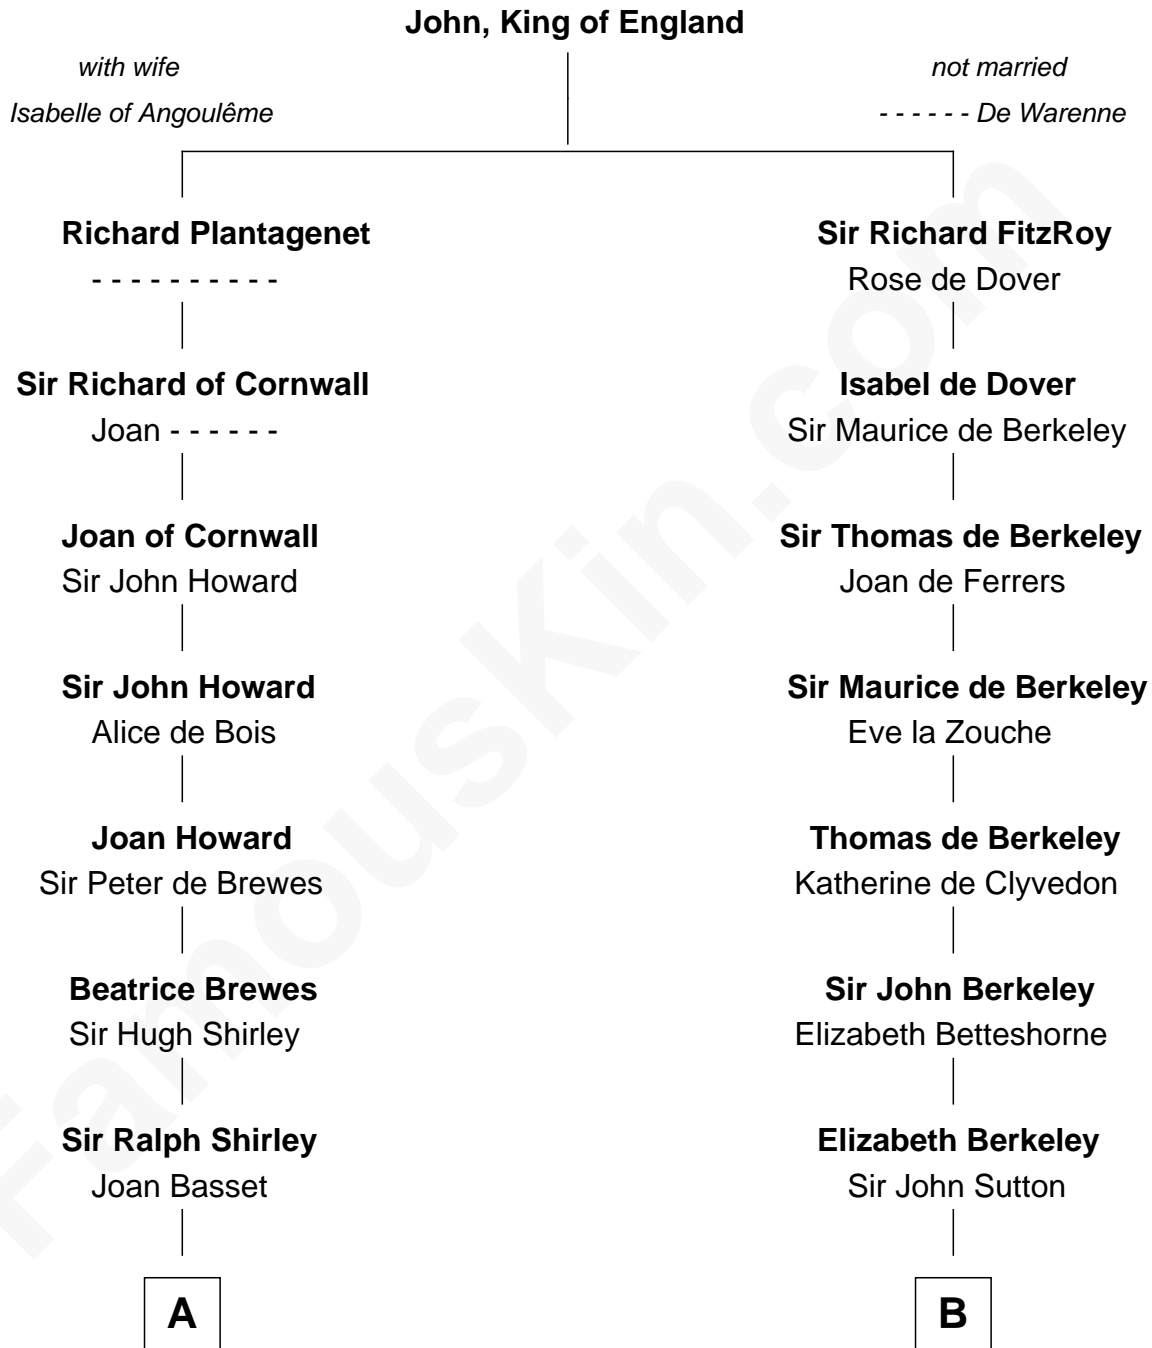

**FamousKin.com**  
**Relationship Chart of**  
**Rutherford B. Hayes**  
*19th U.S. President*

16th cousin 5 times removed of  
**George Washington**  
*1st U.S. President*

**C**

**Abigail Hale**  
Isaac Chandler

**Abigail Chandler**  
Israel Smith

**Chloe Smith**  
Rutherford Hayes

**Rutherford Hayes**  
Sophia Birchard

**Rutherford B. Hayes**  
*19th U.S. President*

FamousKin.com