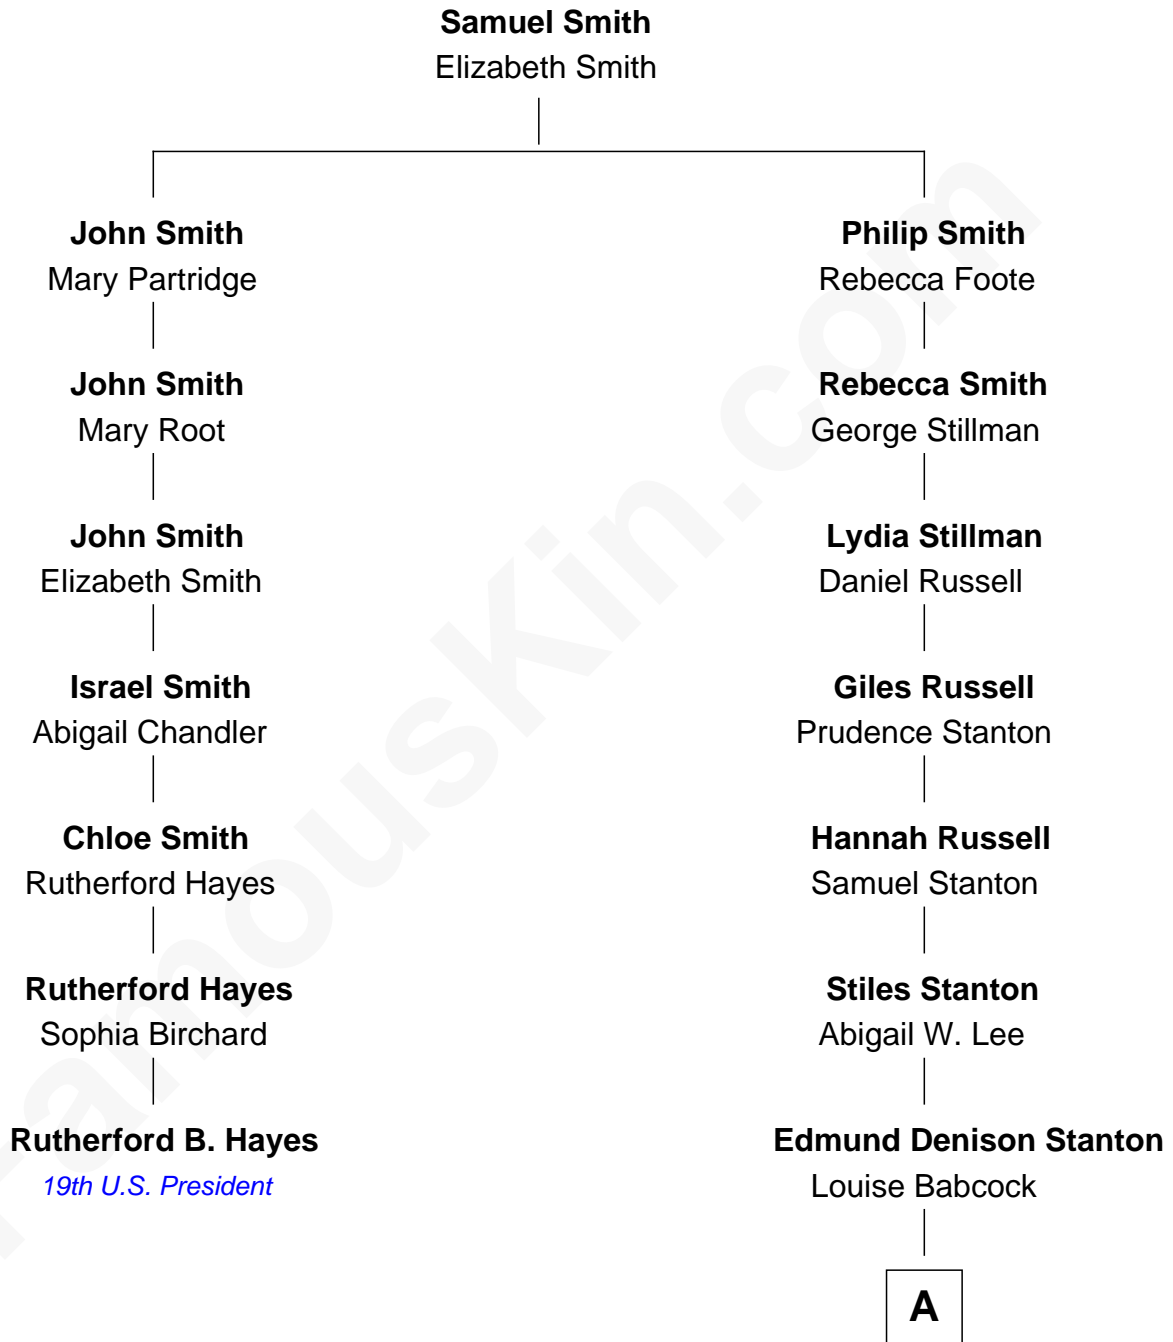

FamousKin.com
Relationship Chart of
Rutherford B. Hayes
19th U.S. President

6th cousin 3 times removed of
Louis Auchincloss
Author

A

—
Louis Lee Stanton
Pauline Williams Dixon

—
Priscilla Dixon Stanton
Joseph Howland Auchincloss

—
Louis Auchincloss
Author

FamousKin.com