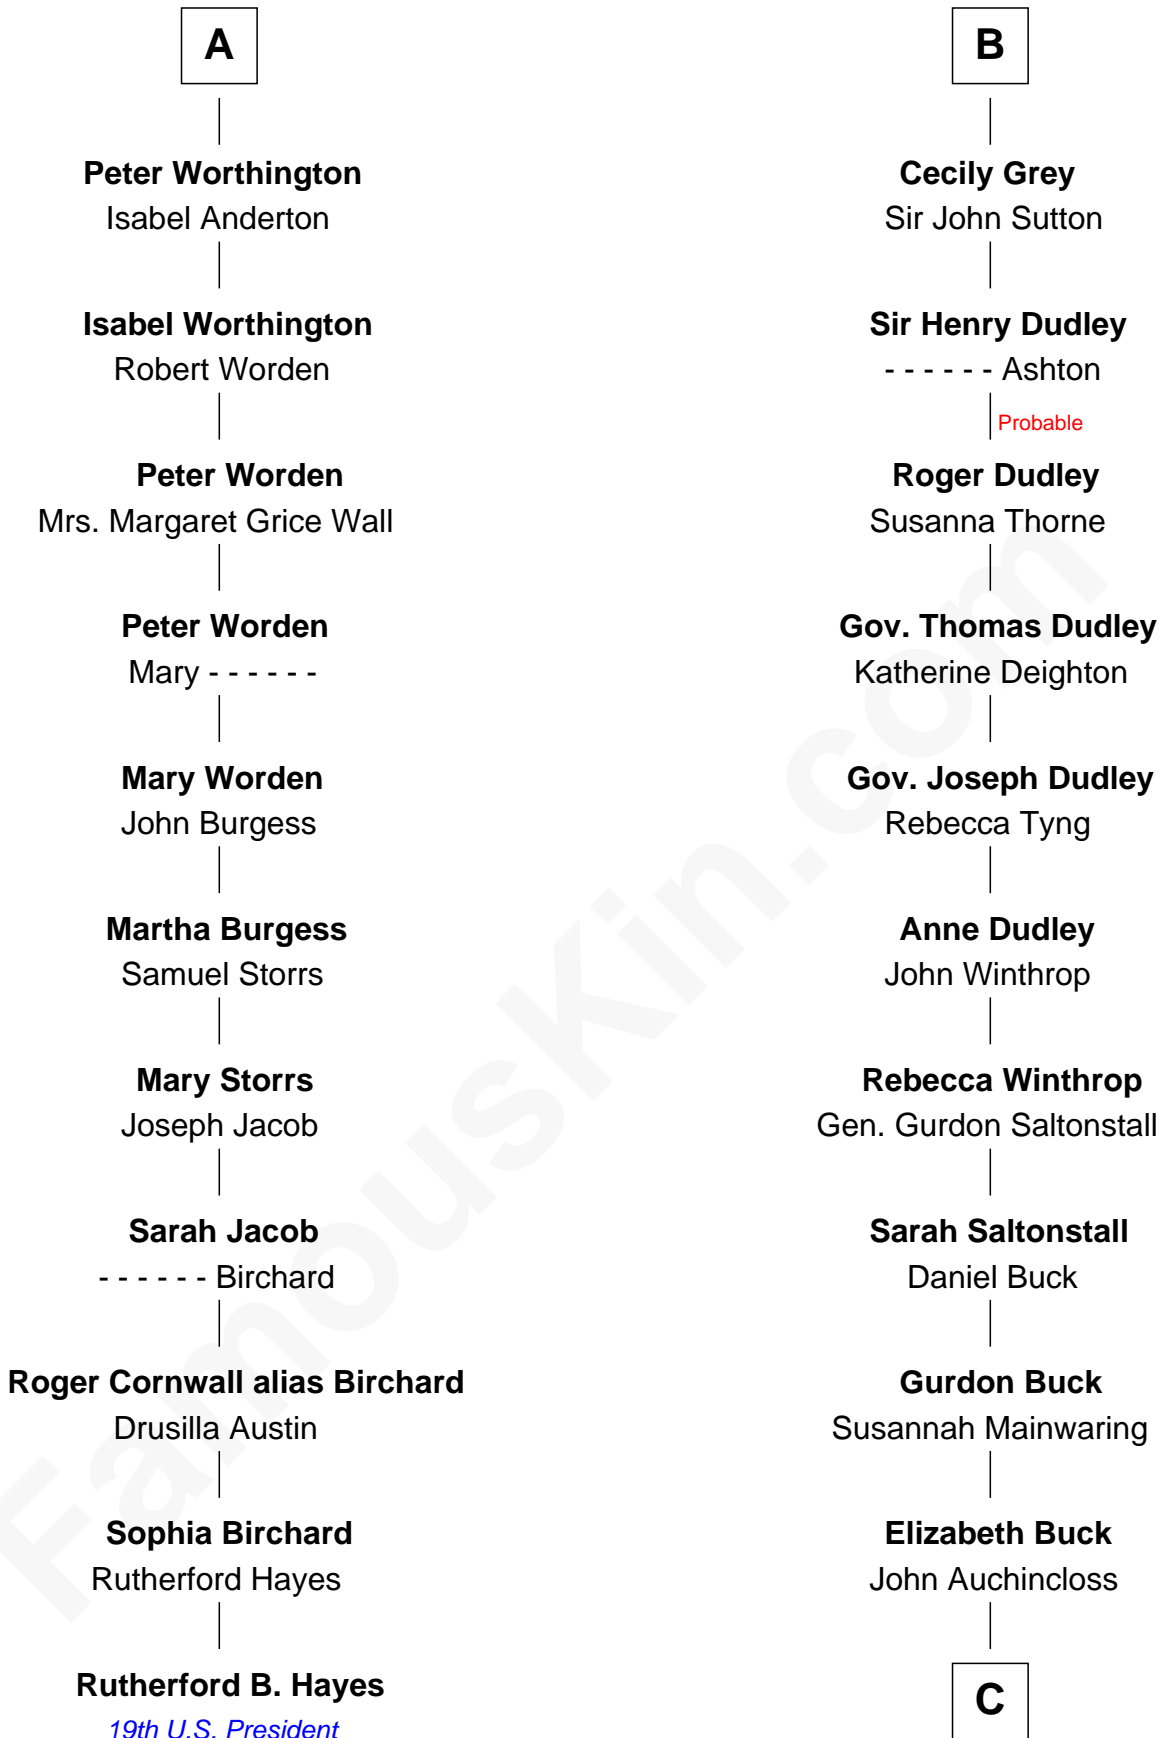

FamousKin.com
Relationship Chart of
Rutherford B. Hayes
19th U.S. President

17th cousin 2 times removed of
Louis Auchincloss
Author

C

John Winthrop Auchincloss
Joanna Hone Russell

Joseph Howland Auchincloss
Priscilla Dixon Stanton

Louis Auchincloss
Author

FamousKin.com