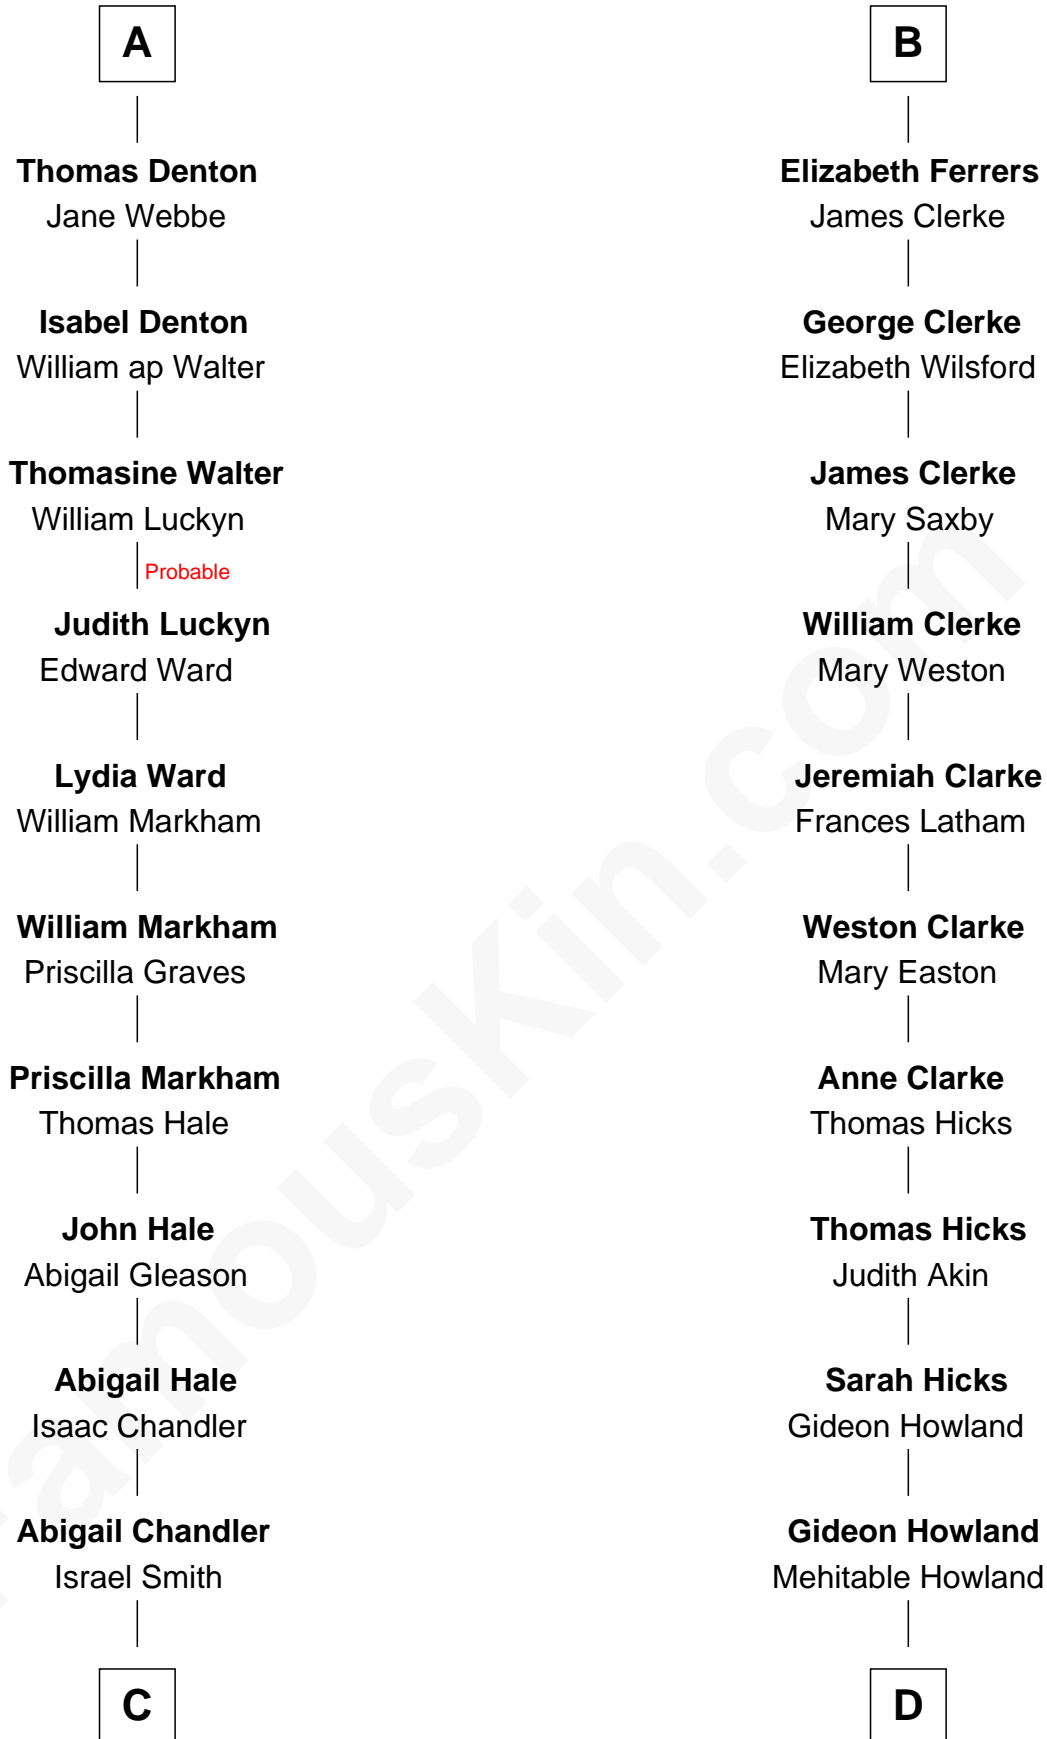

**FamousKin.com**  
**Relationship Chart of**  
**Rutherford B. Hayes**  
*19th U.S. President*

18th cousin 1 time removed of  
**Hetty Green**  
*"The Witch of Wall Street"*

**Sir Robert de Ros**  
 Isabel de Aubeney

**C**

**Chloe Smith**  
Rutherford Hayes

**Rutherford Hayes**  
Sophia Birchard

**Rutherford B. Hayes**  
*19th U.S. President*

**D**

**Abby Slocum Howland**  
Edward Mott Robinson

**Hetty Green**  
*"The Witch of Wall Street"*