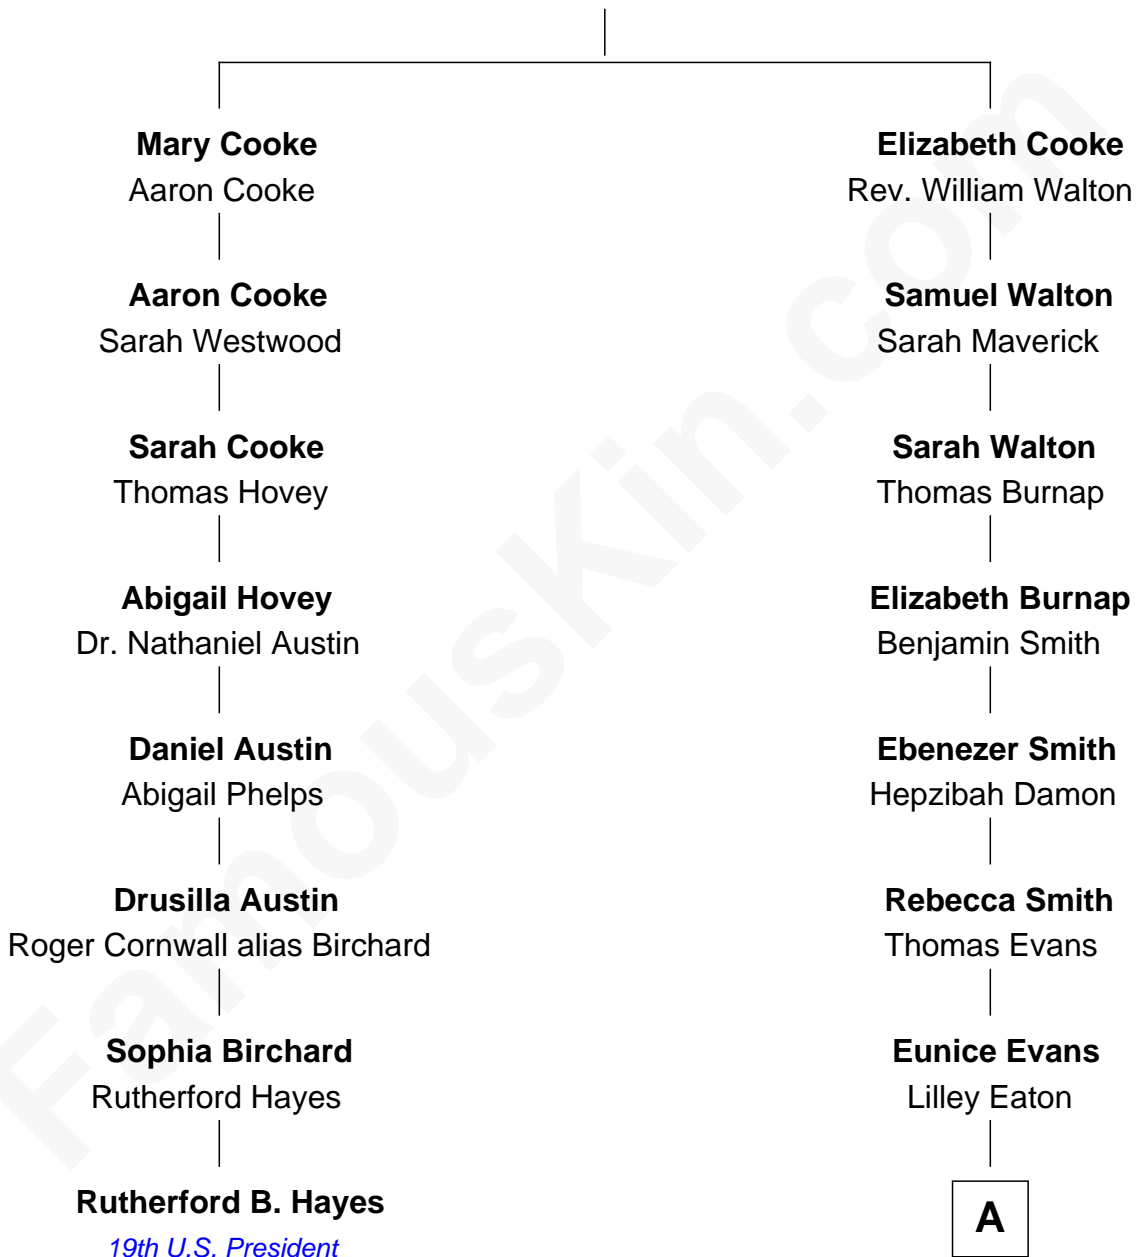

FamousKin.com

Relationship Chart of

Rutherford B. Hayes

19th U.S. President

7th cousin 4 times removed of

Alan Shepard

Mercury and Apollo Astronaut

William Cooke

Martha White

A

Mary Benley Eaton

Abraham Emerson

Charles Stillman Emerson

Hannah Maria Emmons

Charles Stillman Emerson

Belle Winslow

Pauline Renza Emerson

Alan Bartlett Shepard

Alan Shepard

Mercury and Apollo Astronaut

FamousKin.com