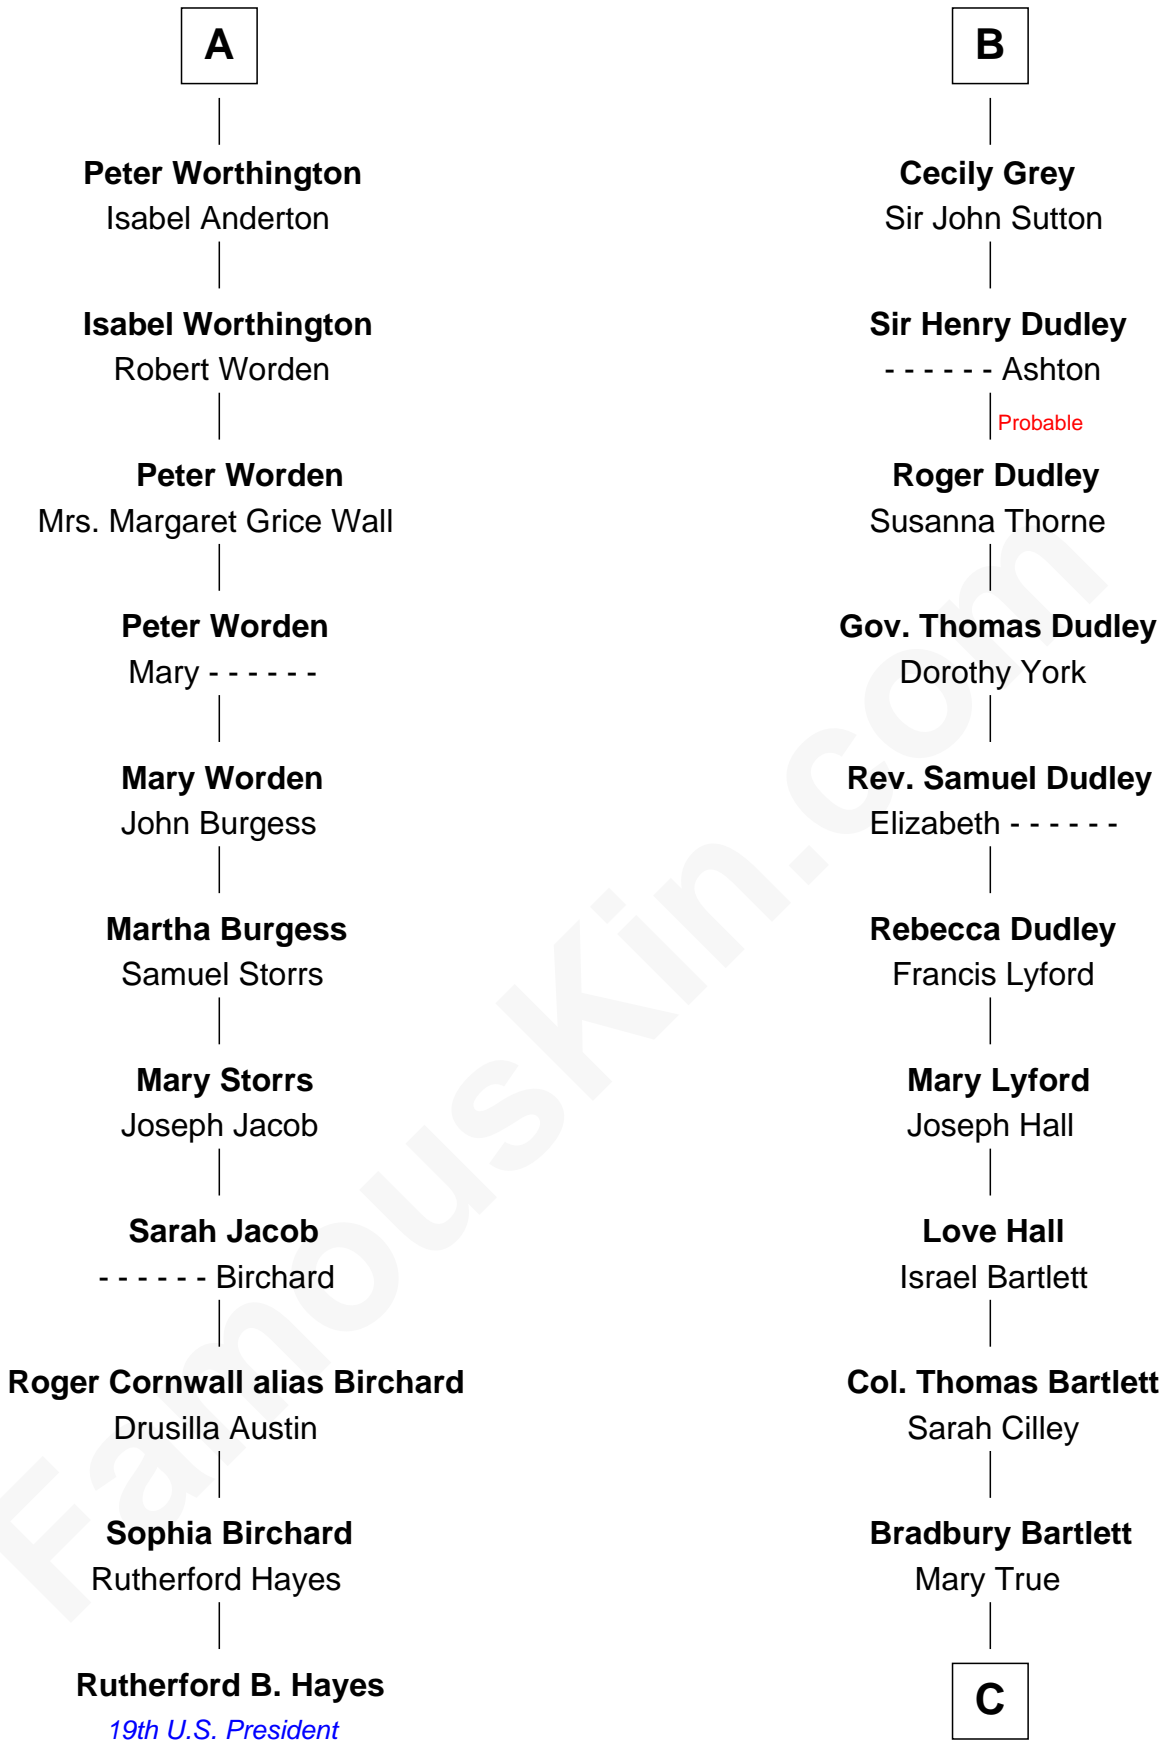

FamousKin.com
Relationship Chart of
Rutherford B. Hayes
19th U.S. President

17th cousin 3 times removed of
Alan Shepard
Mercury and Apollo Astronaut

C

Thomas Bradbury Bartlett
Victoria Elizabeth Williams Cilley

Annie Elizabeth Bartlett
Frederick Johnson Shepard

Alan Bartlett Shepard
Pauline Renza Emerson

Alan Shepard
Mercury and Apollo Astronaut

FamousKin.com