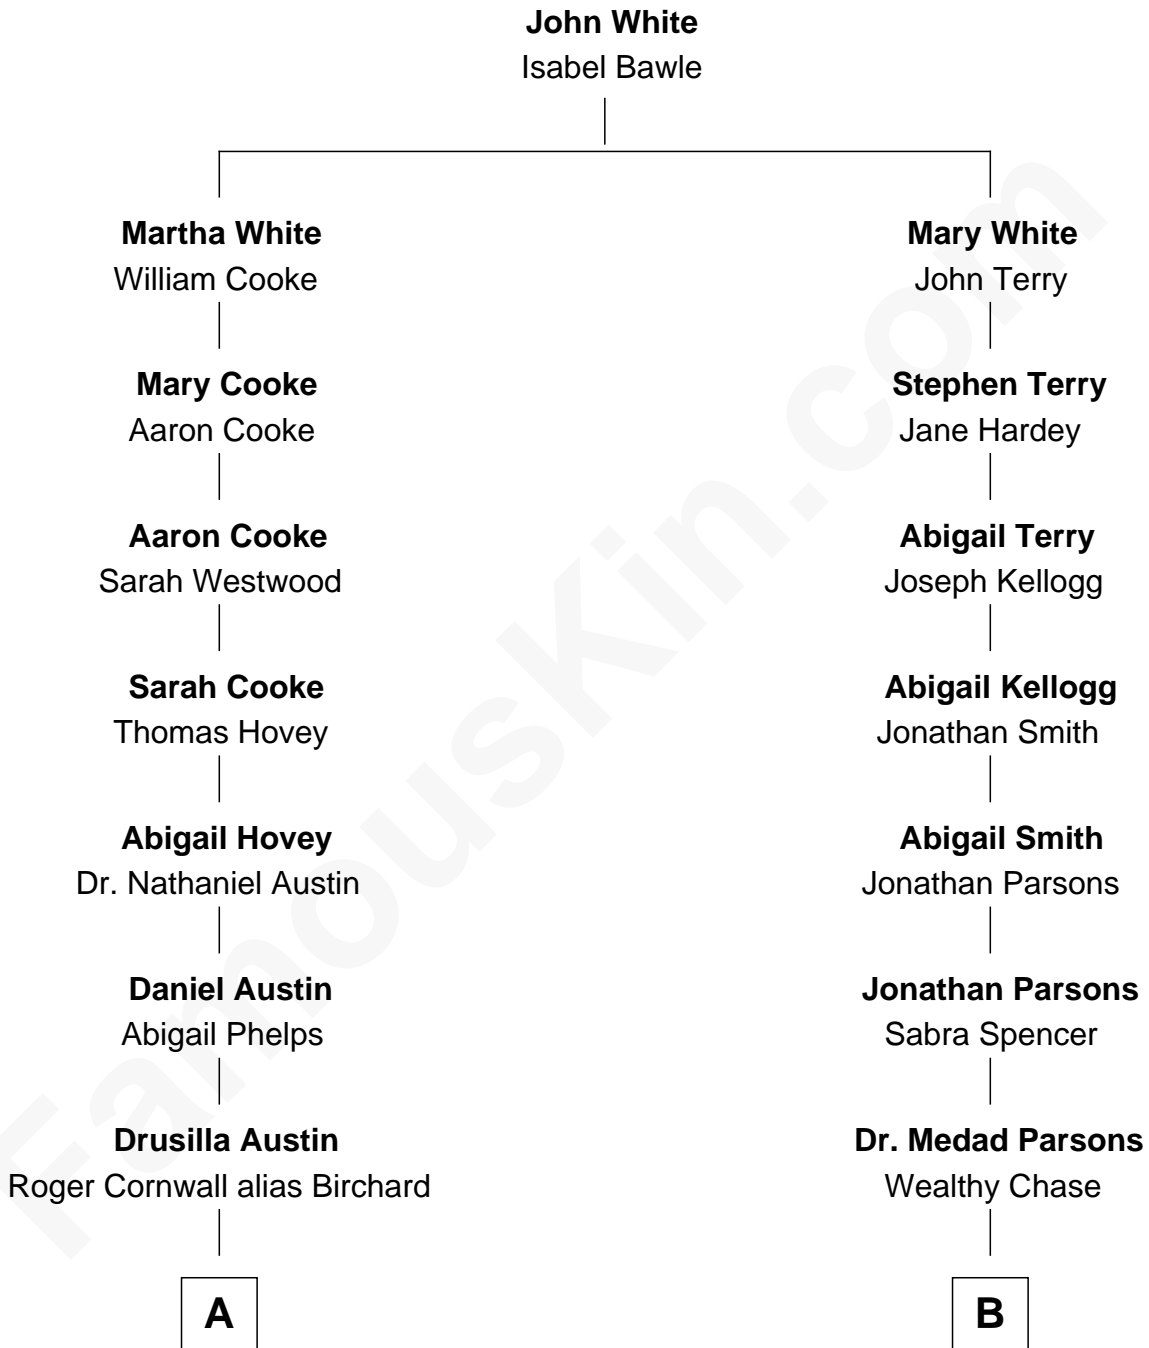

**FamousKin.com**  
**Relationship Chart of**  
**Rutherford B. Hayes**  
*19th U.S. President*

8th cousin 3 times removed of

**John Wayne**  
*Movie Actor*

**A**

**Sophia Birchard**  
Rutherford Hayes

**Rutherford B. Hayes**  
*19th U.S. President*

**B**

**Eldad Parsons**  
Betsey Buck

**Henry Charles Parsons**  
Abigail Buck

**Wealthy Chase Parsons**  
Marion Mitchell Morrison

**Clyde Leonard Morrison**  
Mary Alberta Brown

**John Wayne**  
*Movie Actor*