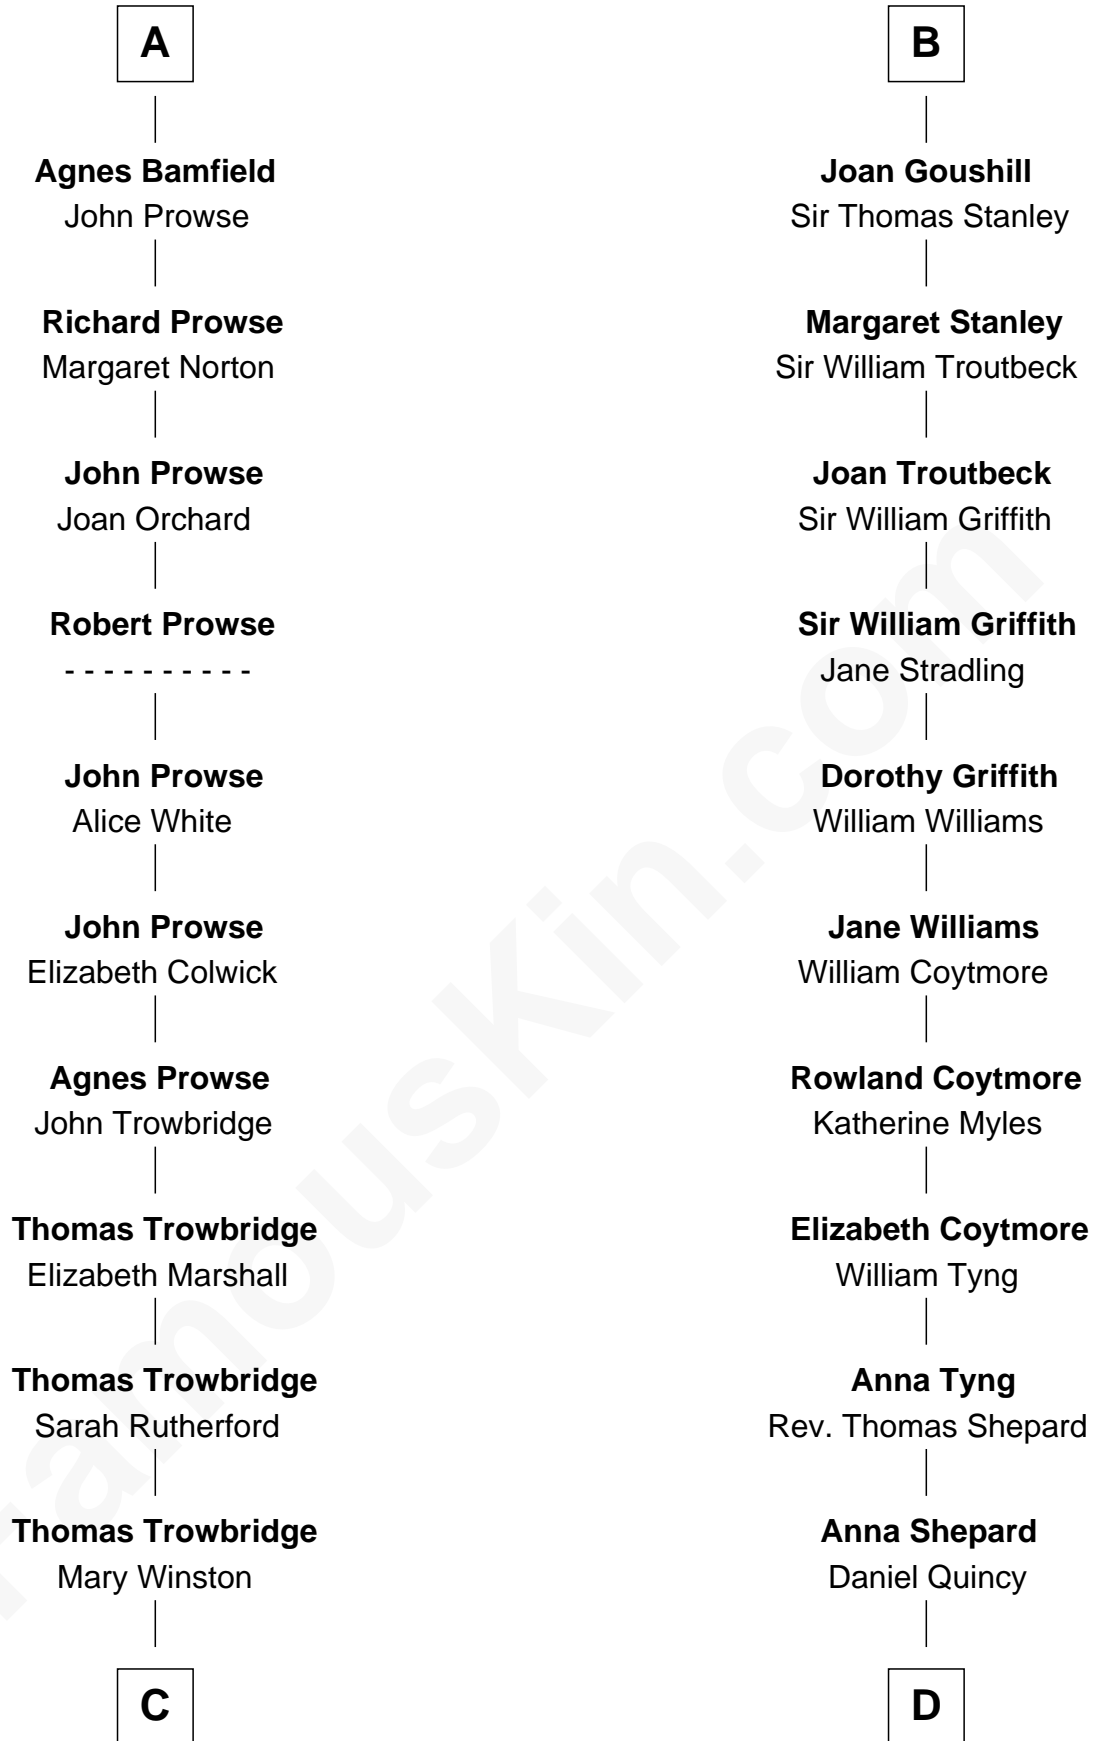

**FamousKin.com**  
**Relationship Chart of**  
**Rutherford B. Hayes**  
*19th U.S. President*

**20th cousin 1 time removed of**  
**John Quincy Adams**  
*6th U.S. President*

**C**

**Sarah Trowbridge**

John Russell

**Rebecca Russell**

Ezekiel Hayes

**Rutherford Hayes**

Chloe Smith

**Rutherford Hayes**

Sophia Birchard

**Rutherford B. Hayes**

*19th U.S. President*

**D**

**Col John Quincy**

Elizabeth Norton

**Elizabeth Quincy**

Rev. William Smith

**Abigail Quincy Smith**

John Adams