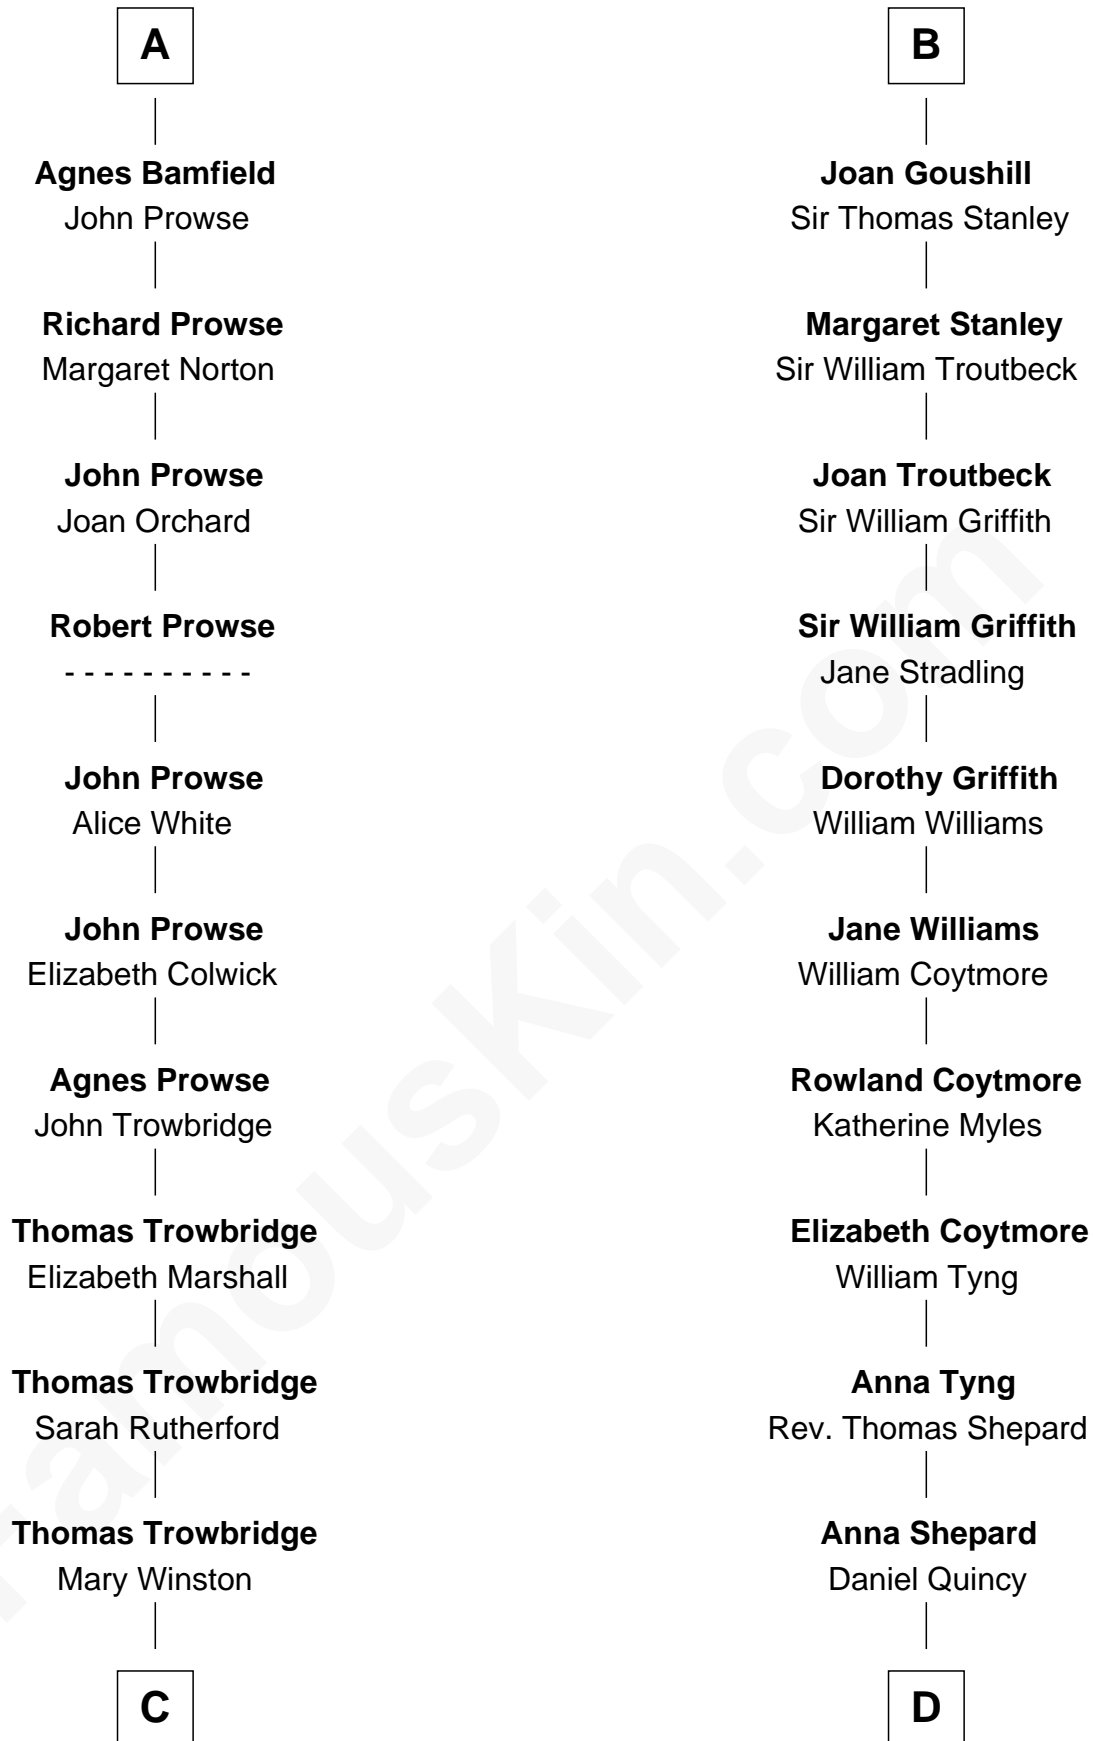

FamousKin.com
Relationship Chart of
Rutherford B. Hayes
19th U.S. President

19th cousin 2 times removed of

Abigail (Smith) Adams
First Lady of President John Adams

C

Sarah Trowbridge

John Russell

Rebecca Russell

Ezekiel Hayes

Rutherford Hayes

Chloe Smith

Rutherford Hayes

Sophia Birchard

Rutherford B. Hayes

19th U.S. President

D