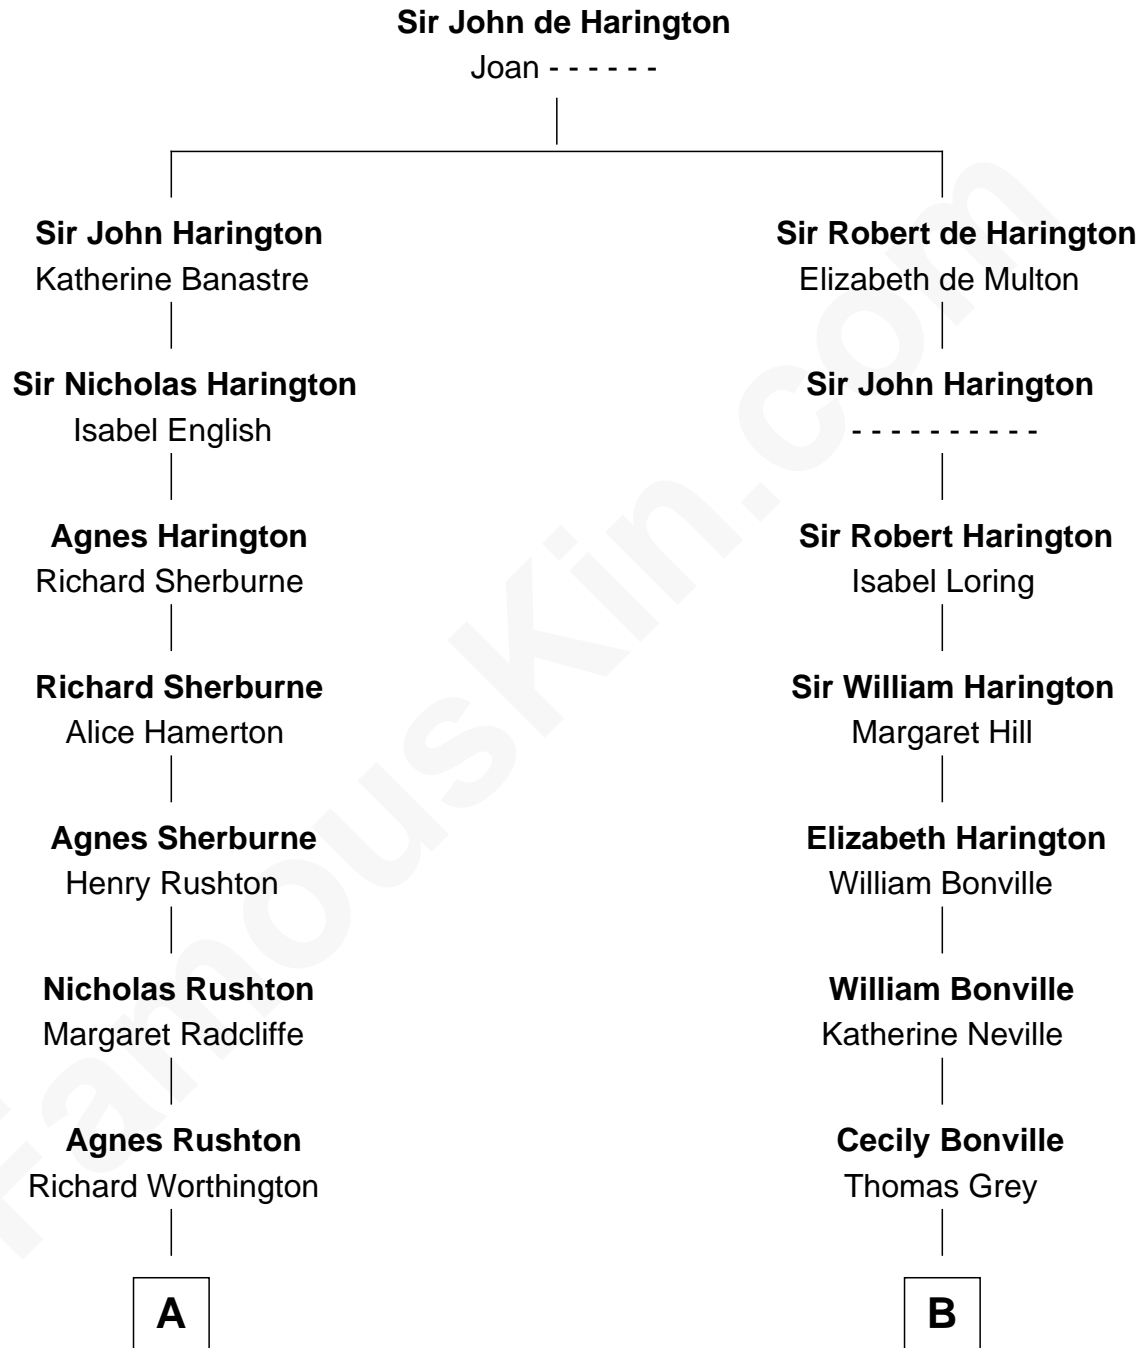

FamousKin.com
Relationship Chart of
Rutherford B. Hayes
19th U.S. President

17th cousin 1 time removed of

Charles Darwin
Theory of Evolution

FamousKin.com