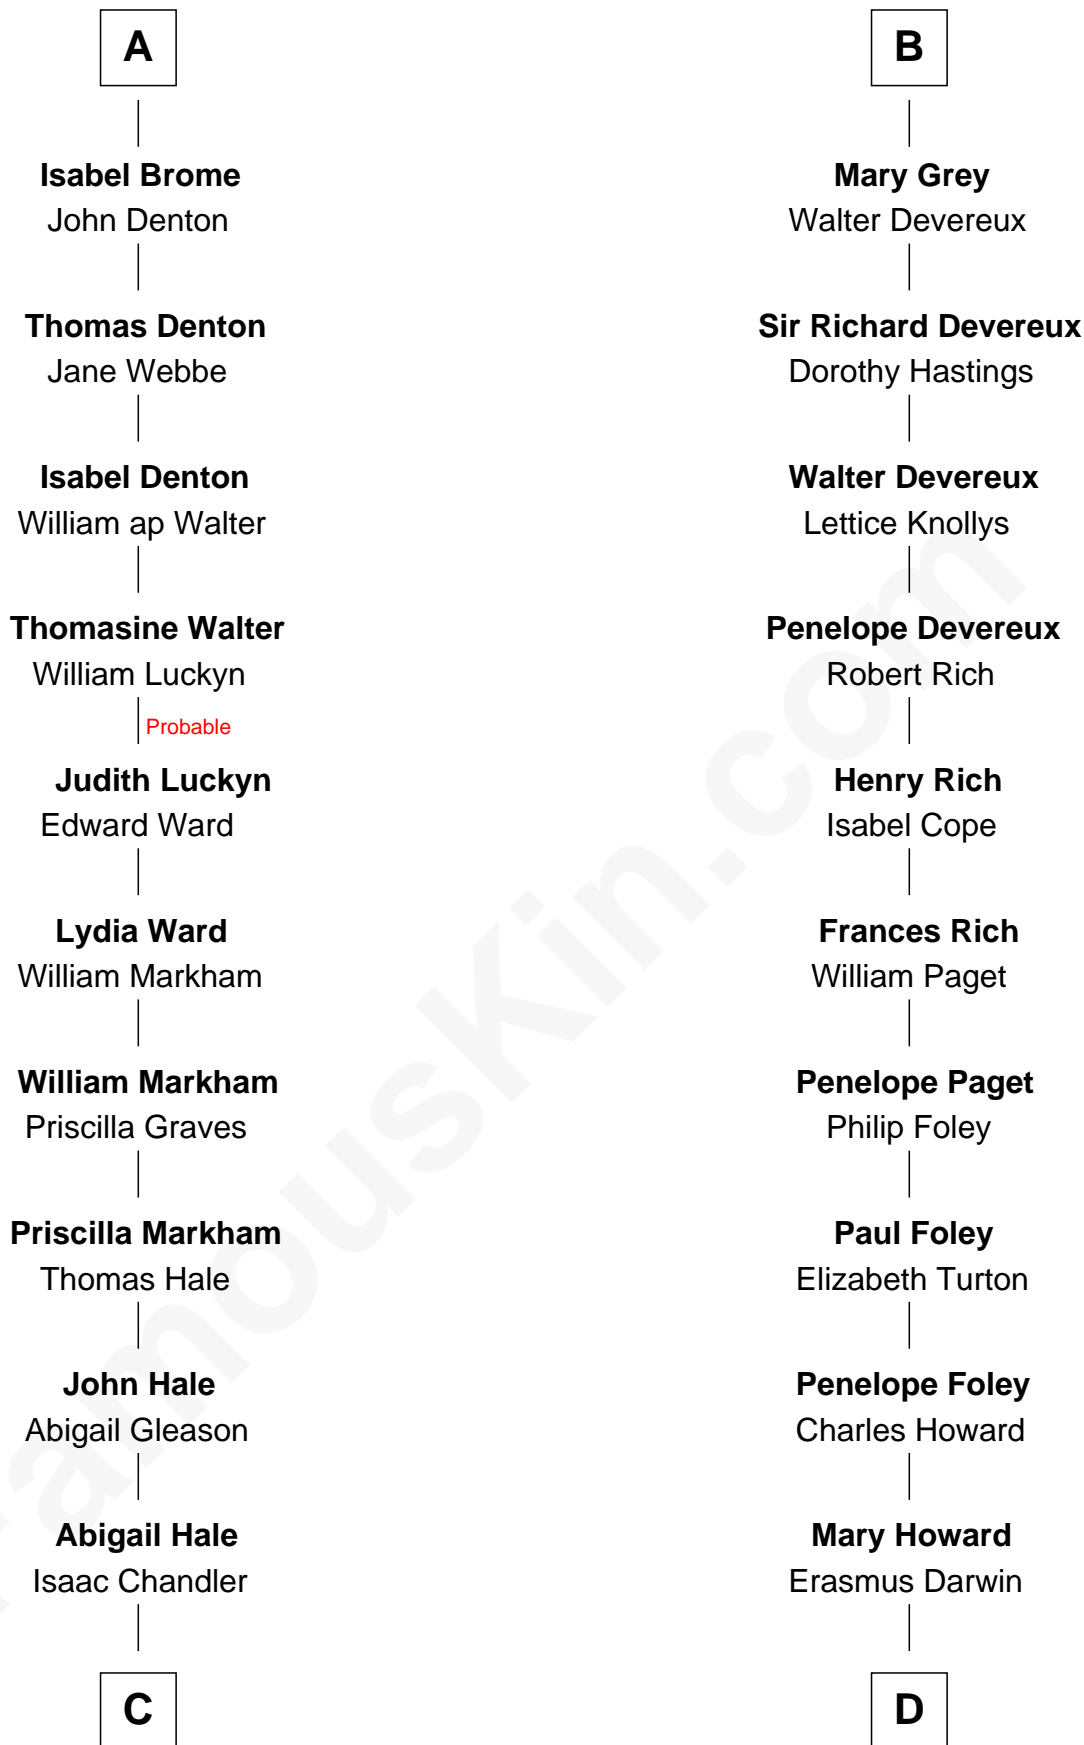

**FamousKin.com**  
**Relationship Chart of**  
**Rutherford B. Hayes**  
*19th U.S. President*

18th cousin 2 times removed of

**Charles Darwin**  
*Theory of Evolution*

FamousKin.com