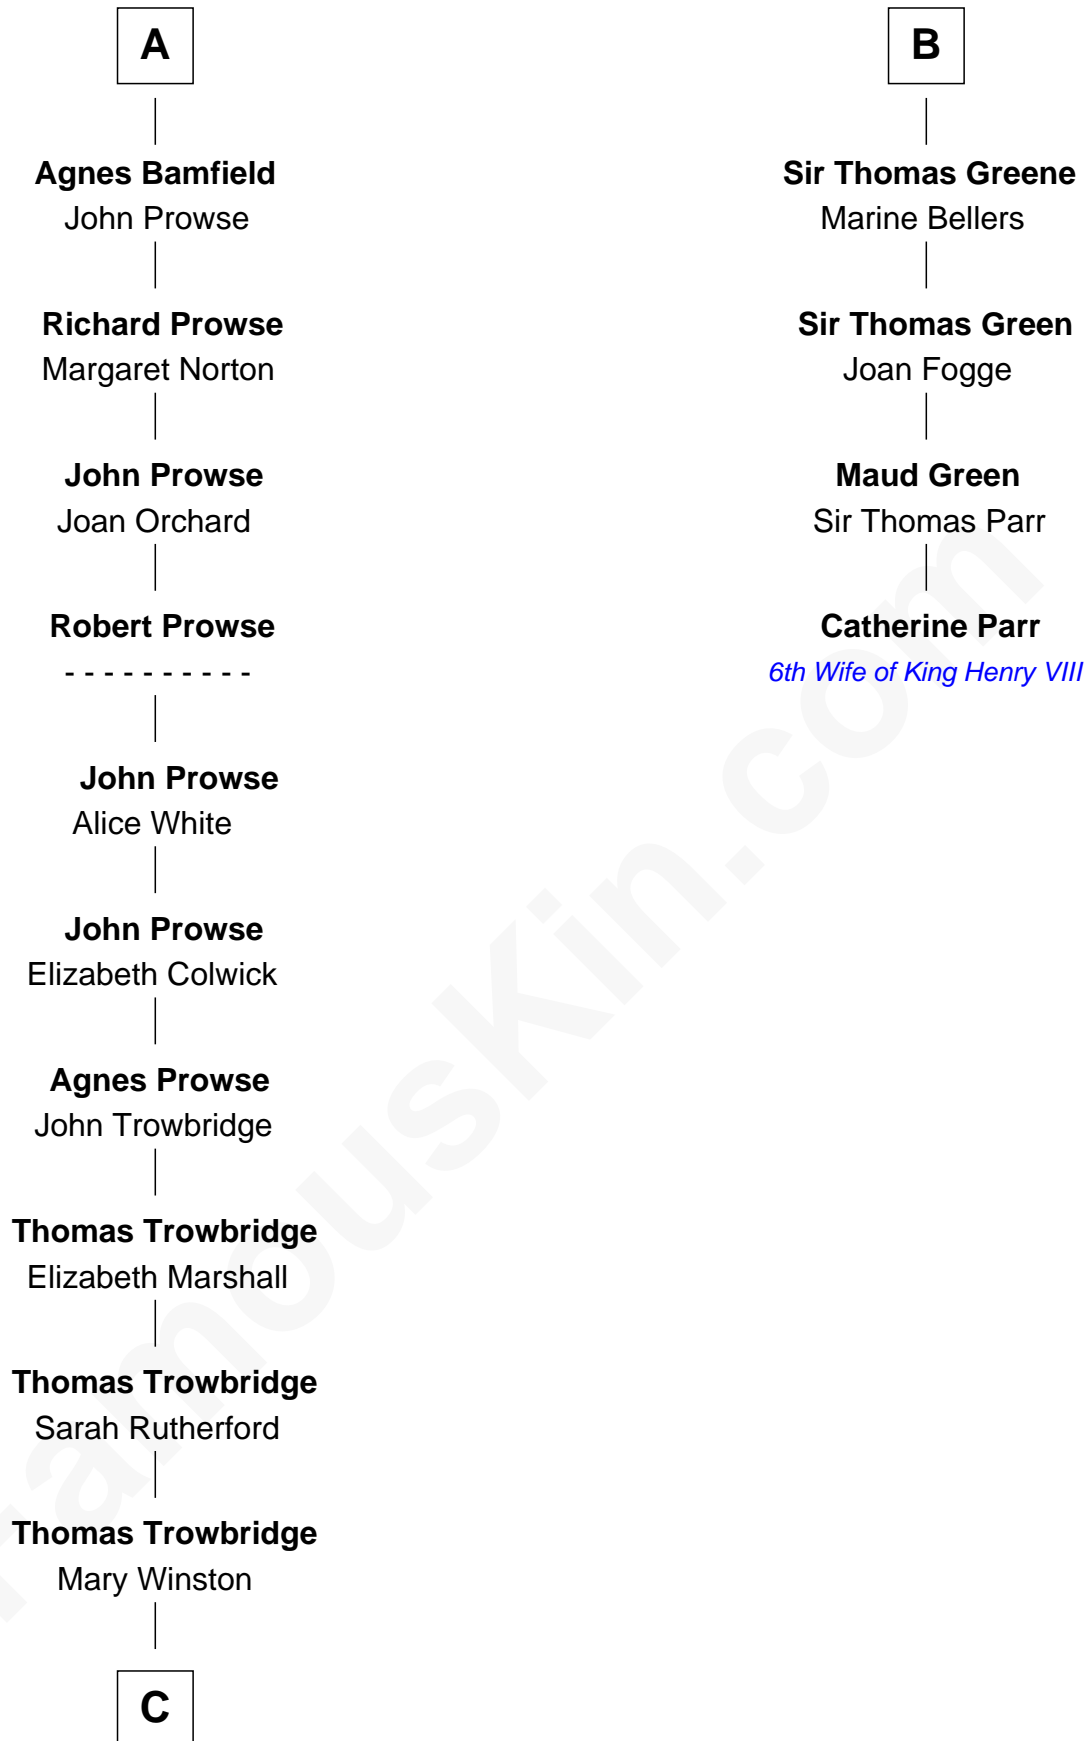

**FamousKin.com**  
**Relationship Chart of**  
**Rutherford B. Hayes**  
*19th U.S. President*

10th cousin 11 times removed of  
**Catherine Parr**  
*6th Wife of King Henry VIII*

**C**

—  
**Sarah Trowbridge**

*19th U.S. President*

FamousKin.com