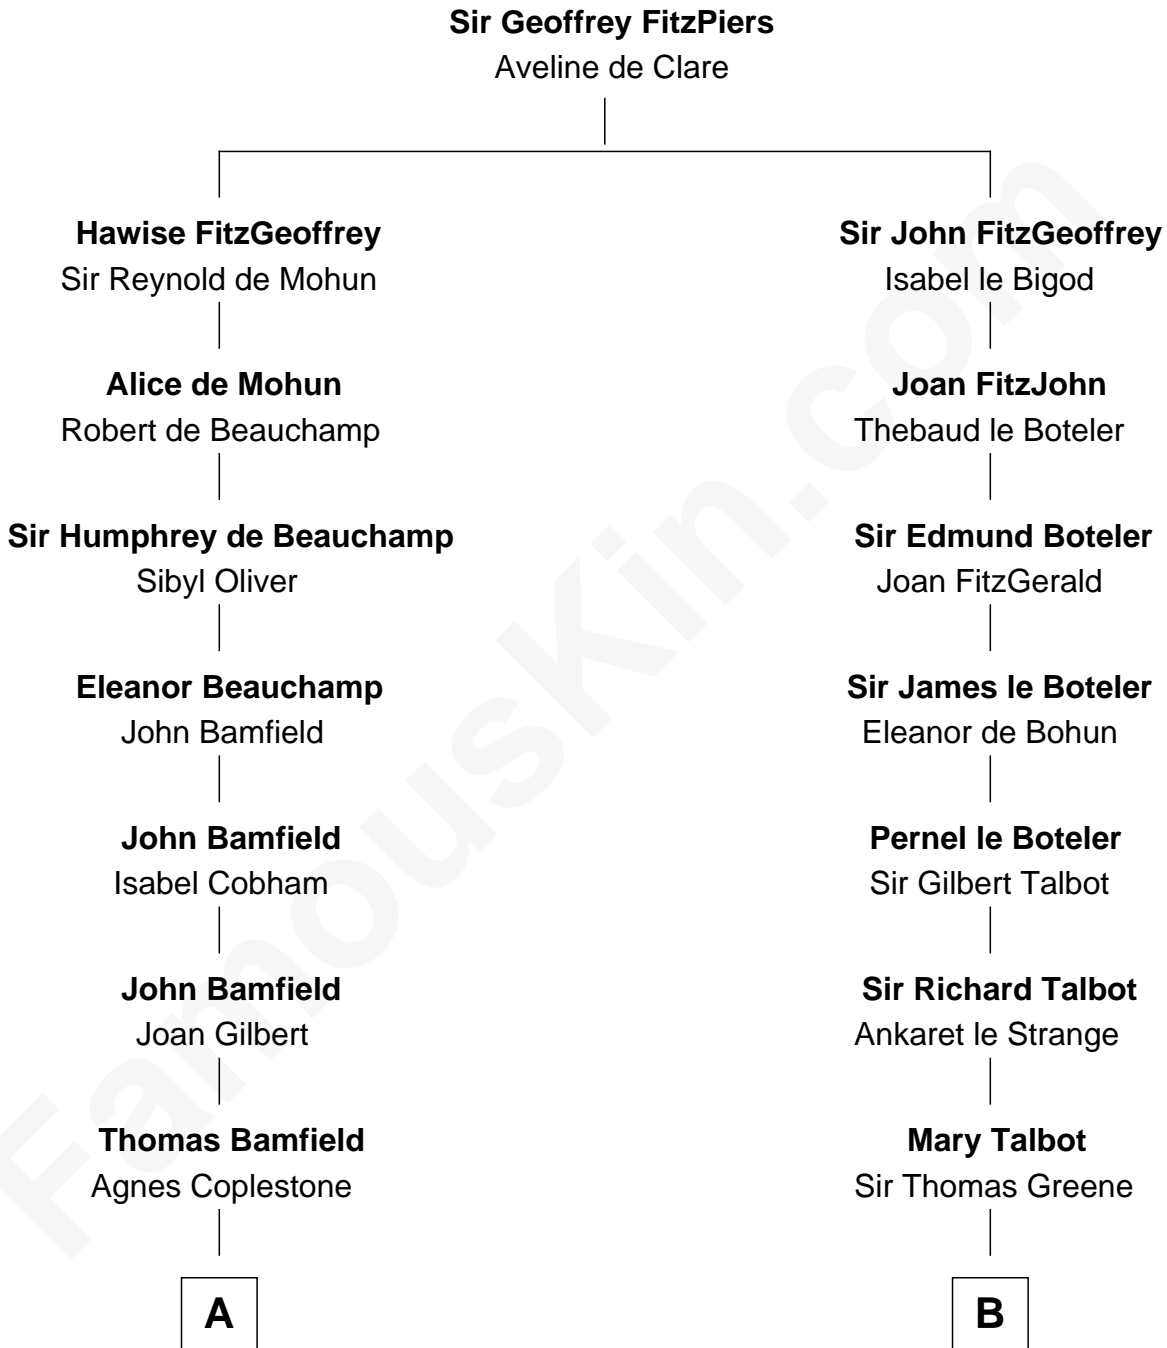

**FamousKin.com**  
**Relationship Chart of**  
**Rutherford B. Hayes**  
*19th U.S. President*

10th cousin 11 times removed of  
**Catherine Parr**  
*6th Wife of King Henry VIII*

**C**

—  
**Sarah Trowbridge**

John Russell

—  
**Rebecca Russell**

Ezekiel Hayes

—  
**Rutherford Hayes**

Chloe Smith

—  
**Rutherford Hayes**

Sophia Birchard

—  
**Rutherford B. Hayes**

*19th U.S. President*

FamousKin.com