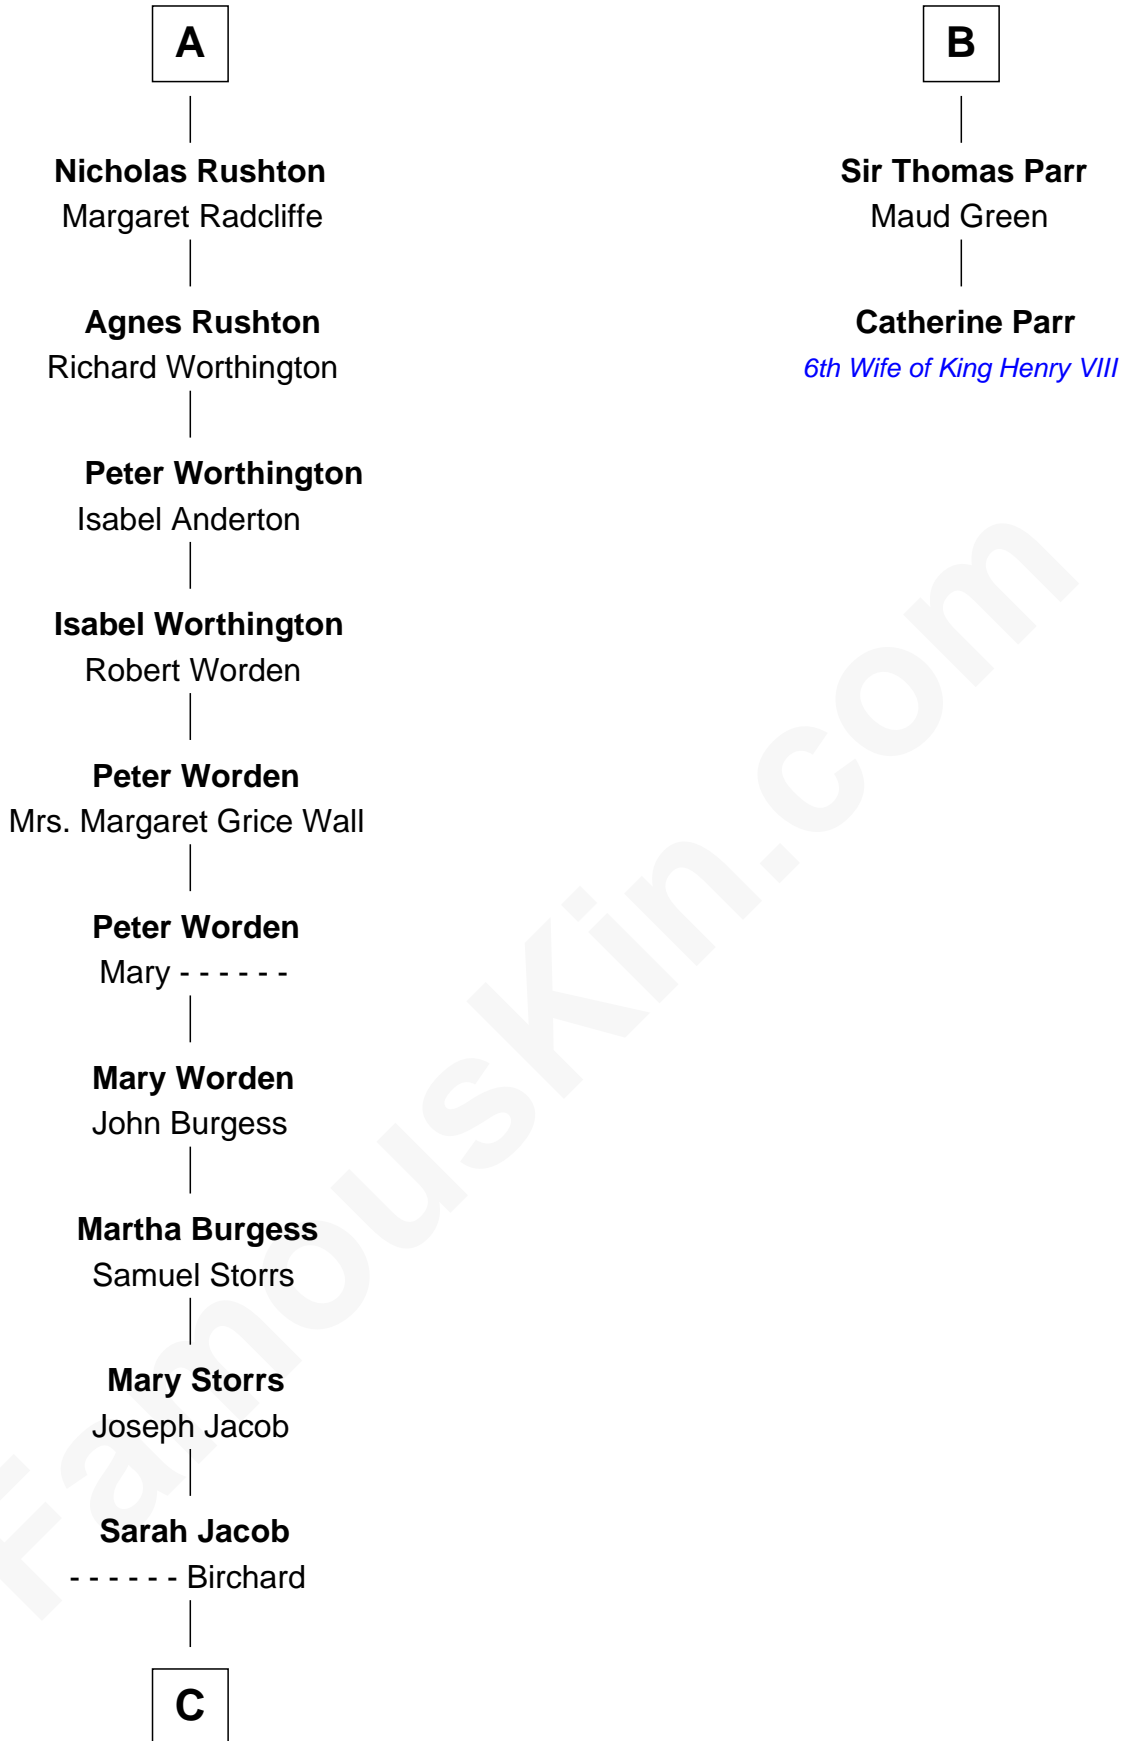

FamousKin.com

Relationship Chart of

Rutherford B. Hayes

19th U.S. President

8th cousin 11 times removed of

Catherine Parr

6th Wife of King Henry VIII

Sir William de Ros

Eustache Fitz Ralph

C

—
Roger Cornwall alias Birchard

Drusilla Austin

—
Sophia Birchard

Rutherford Hayes

—
Rutherford B. Hayes

19th U.S. President