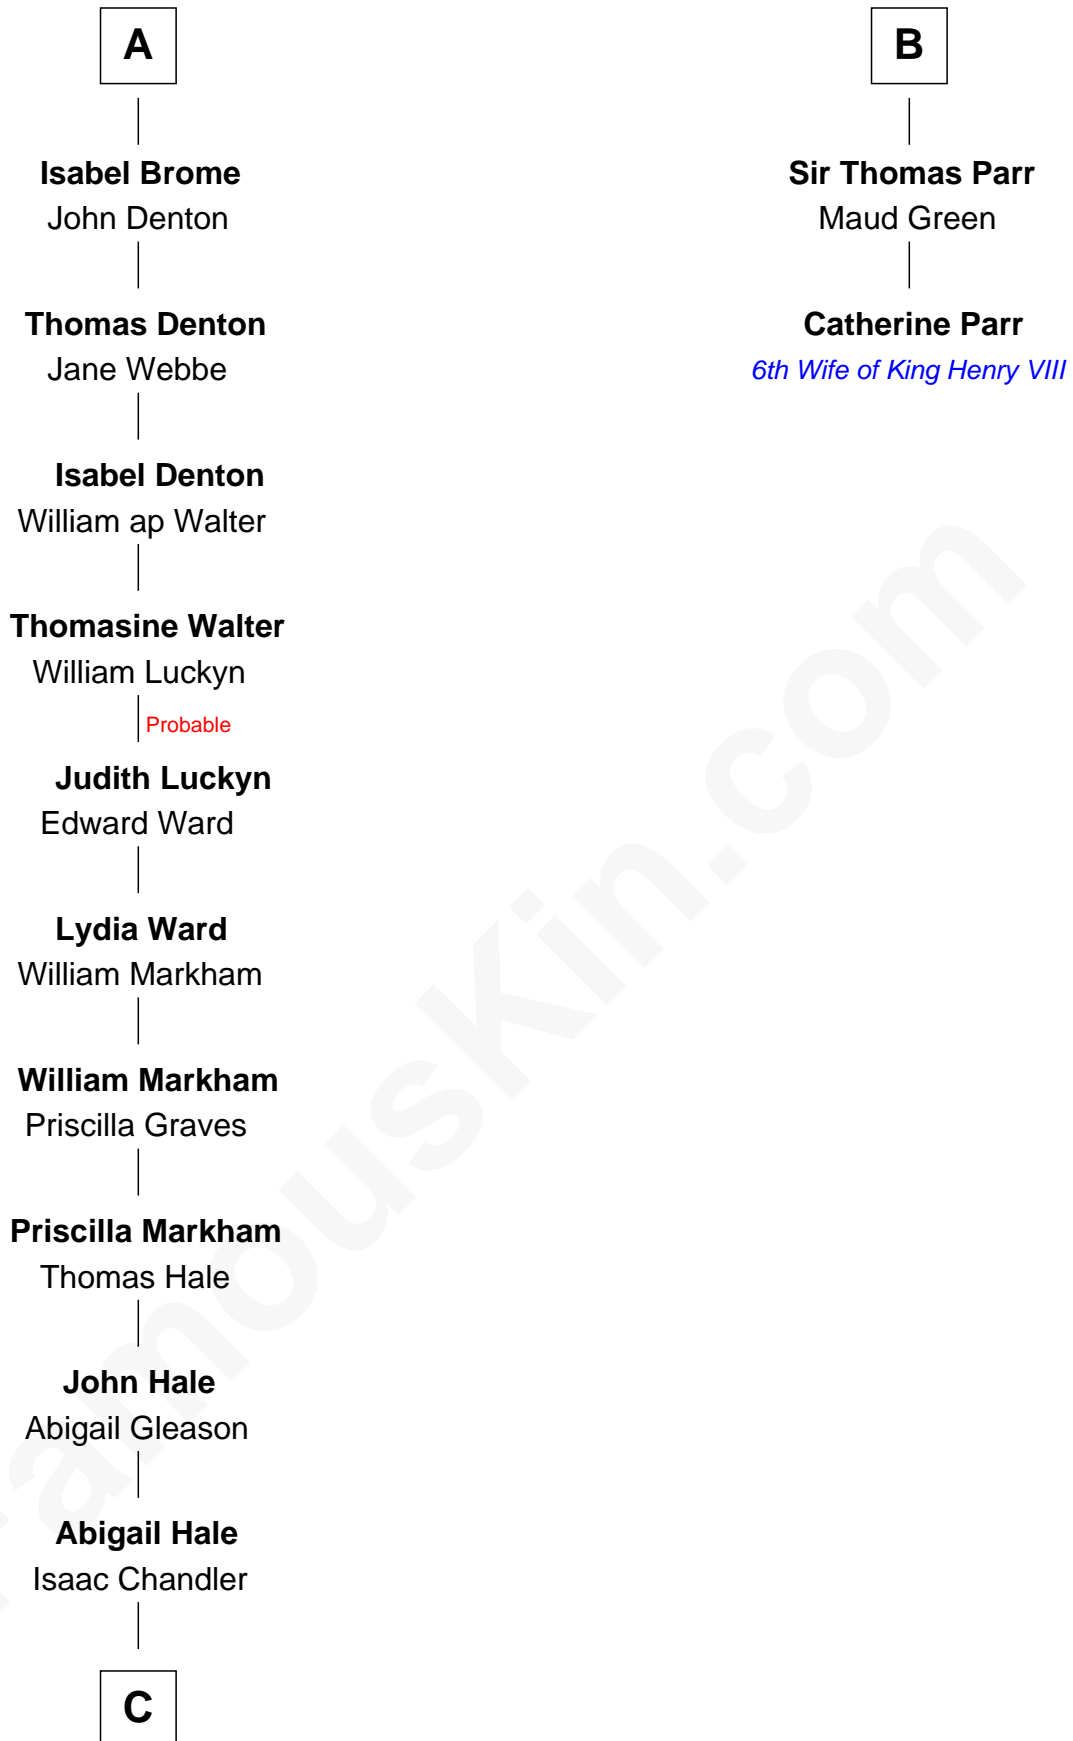

FamousKin.com
Relationship Chart of
Rutherford B. Hayes
19th U.S. President

8th cousin 12 times removed of
Catherine Parr
6th Wife of King Henry VIII

C

—
Abigail Chandler

Israel Smith

—
Chloe Smith

Rutherford Hayes

—
Rutherford Hayes

Sophia Birchard

—
Rutherford B. Hayes

19th U.S. President

FamousKin.com