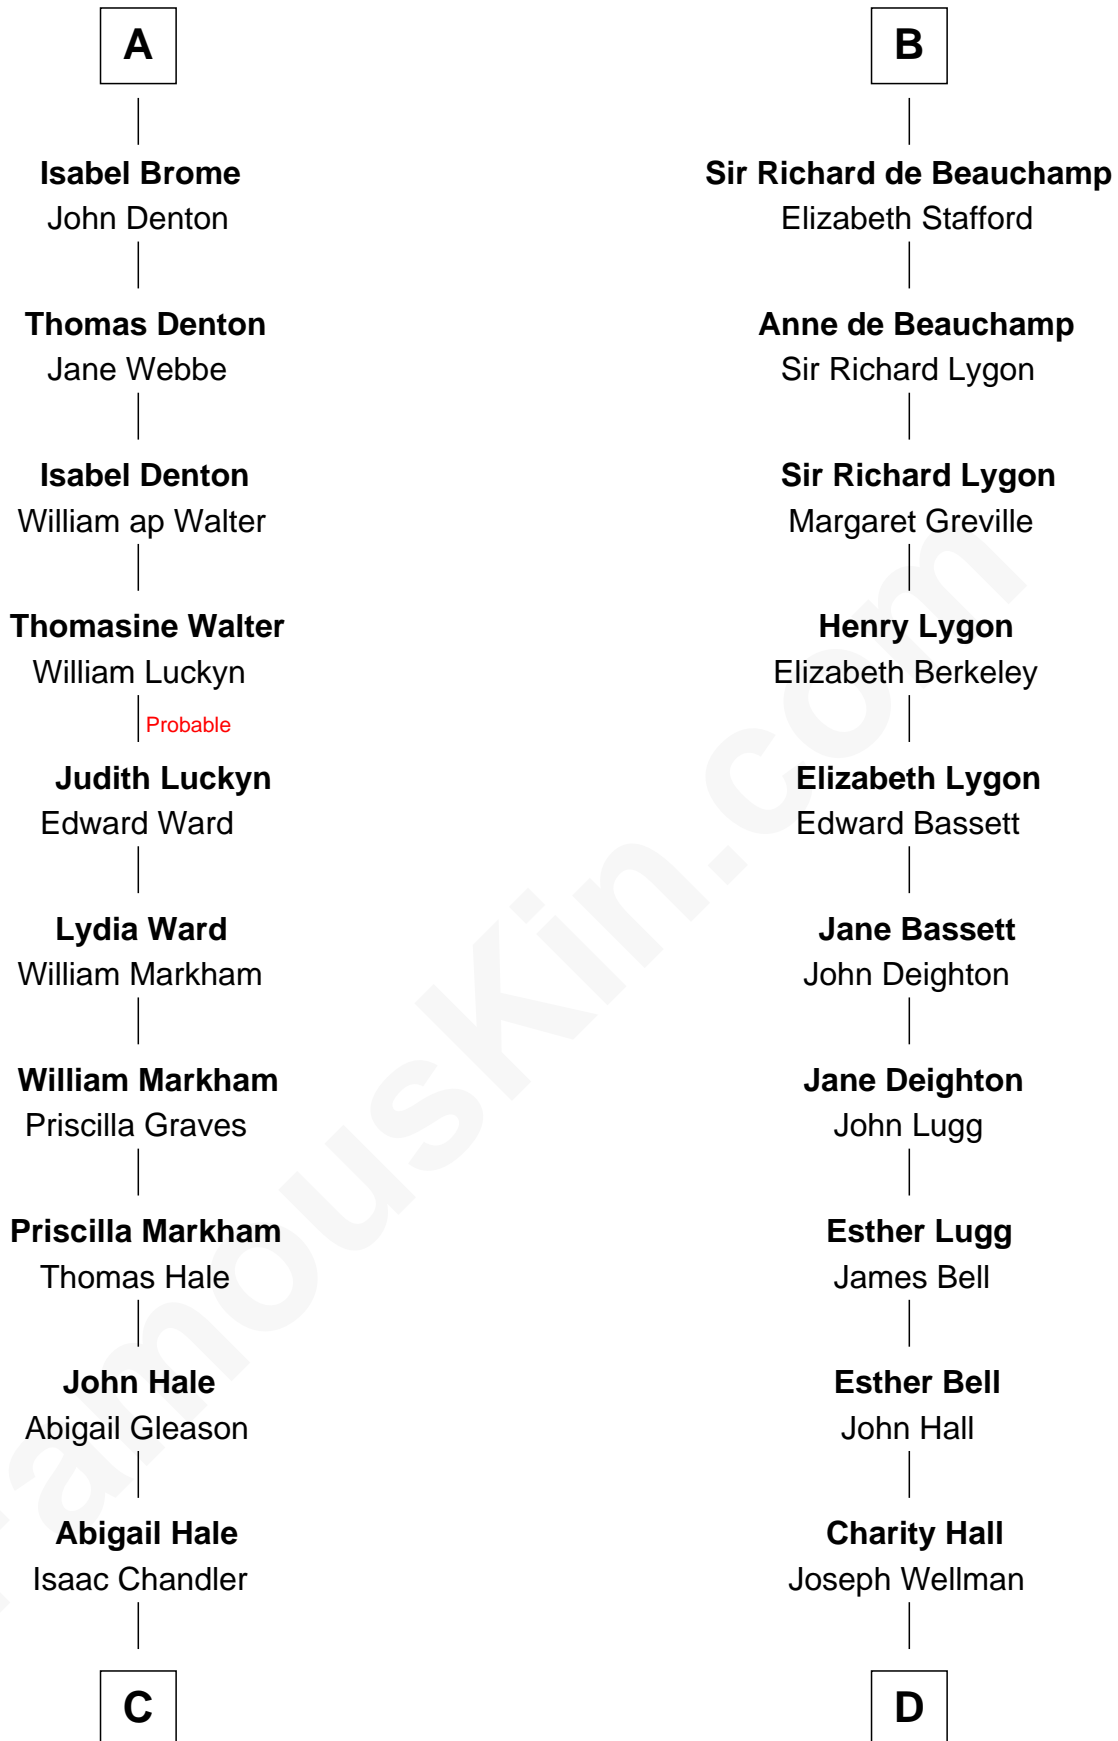

**FamousKin.com**  
**Relationship Chart of**  
**Rutherford B. Hayes**  
*19th U.S. President*

**20th cousin 1 time removed of**  
**Jack London**  
*Author of "The Call of the Wild"*

**C**

**Abigail Chandler**

Israel Smith

**Chloe Smith**

Rutherford Hayes

**Rutherford Hayes**

Sophia Birchard

**Rutherford B. Hayes**

*19th U.S. President*

**D**

**Adam Wellman**

Esther Mann

**Joel Wellman**

Betsey Baker

**Marshall Daniel Wellman**

Eleanor Garrett Jones

**Flora Wellman**

William Henry Chaney