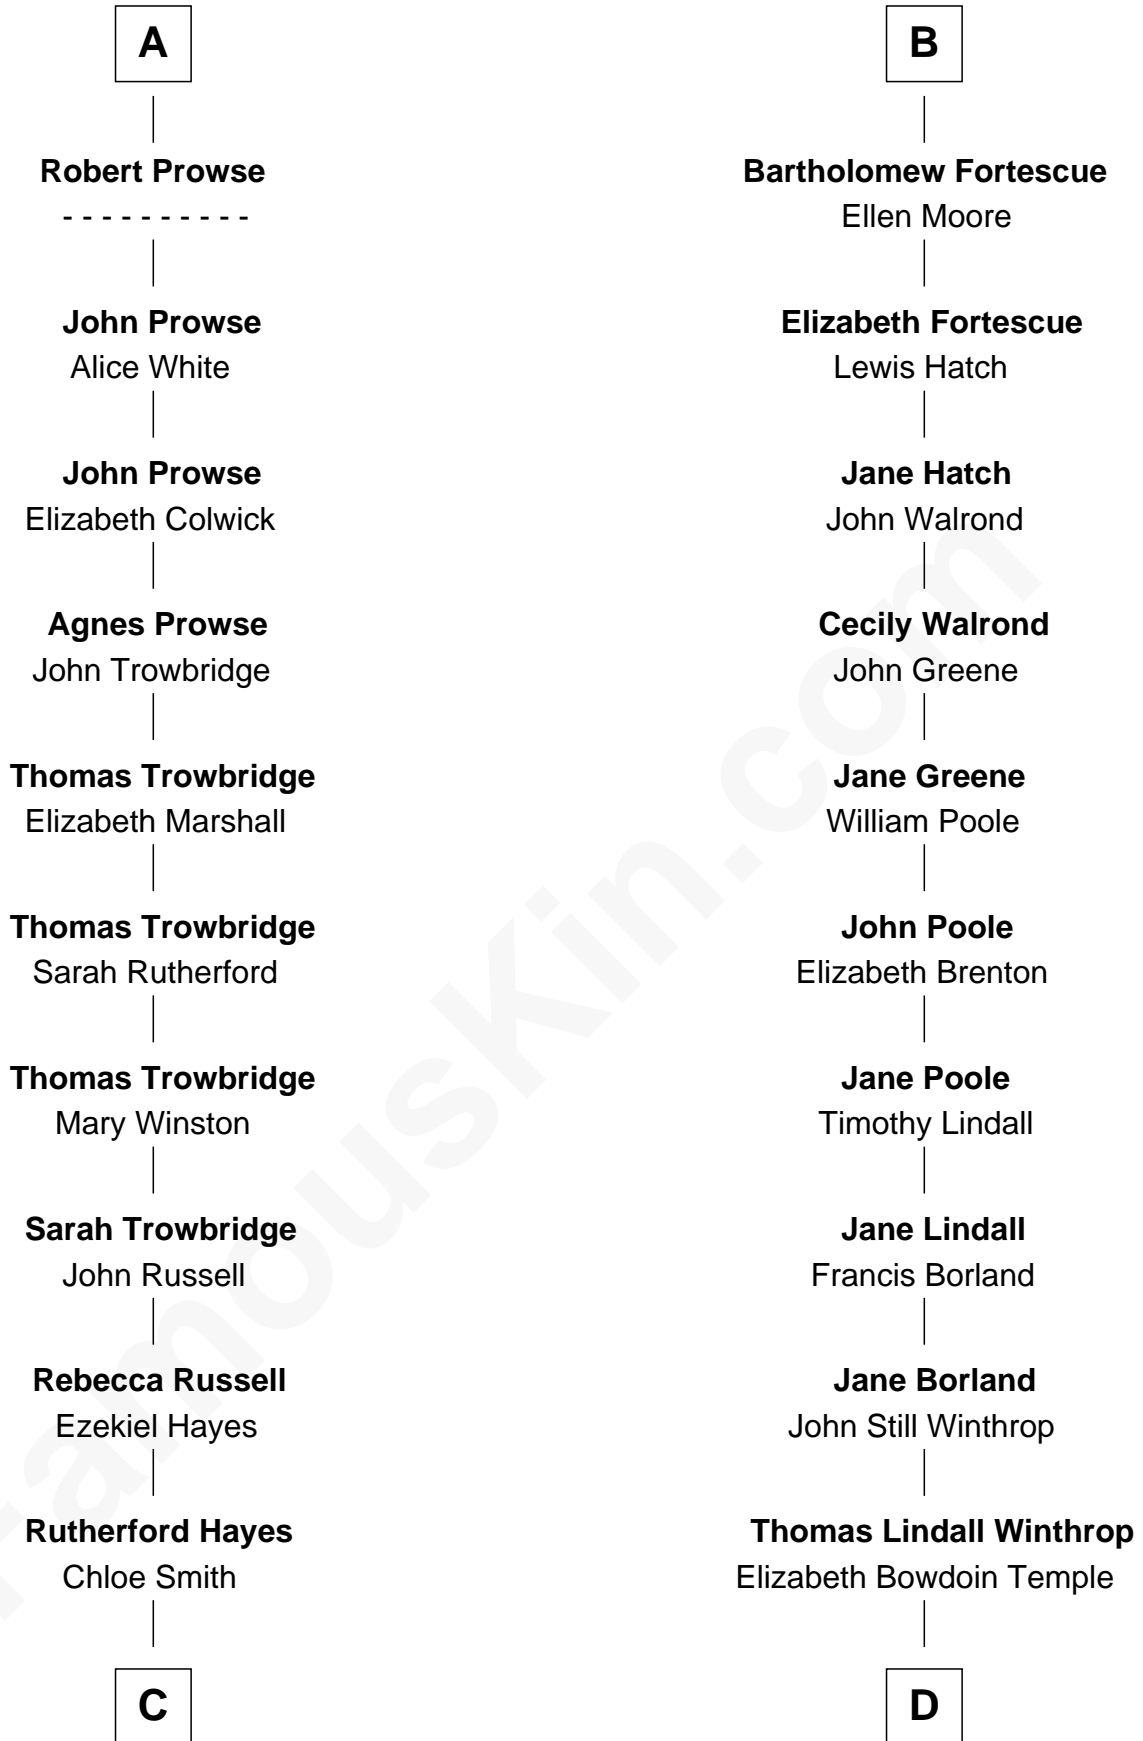

**FamousKin.com**  
**Relationship Chart of**  
**Rutherford B. Hayes**  
*19th U.S. President*

**18th cousin 3 times removed of**  
**John Kerry**  
*68th U.S. Secretary of State*

**Sir Humphrey de Beauchamp**  
 Sibyl Oliver

**C**

**Rutherford Hayes**  
Sophia Birchard

**Rutherford B. Hayes**  
*19th U.S. President*

**D**

**Robert Charles Winthrop**  
Elizabeth Cabot Blanchard

**Robert Charles Winthrop**  
Elizabeth Mason

**Margaret Tyndal Winthrop**  
James Grant Forbes

**Rosemary Isabel Forbes**  
Richard John Kerry

**John Kerry**  
*68th U.S. Secretary of State*

FamousKin.com