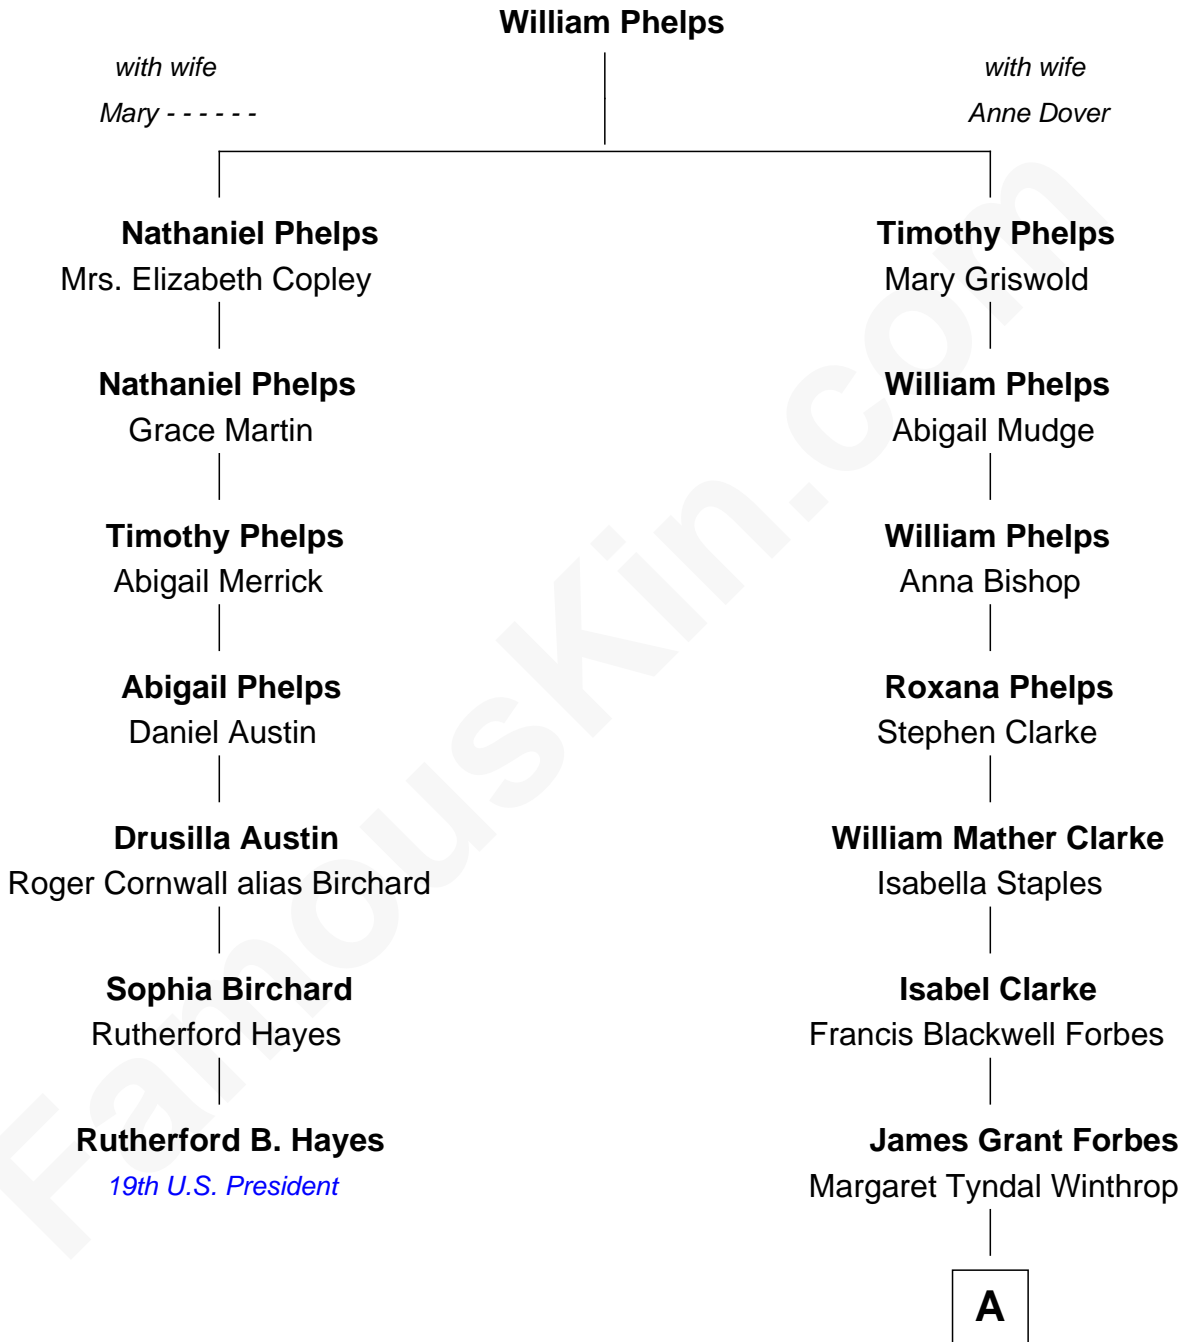

**FamousKin.com**  
**Relationship Chart of**  
**Rutherford B. Hayes**  
*19th U.S. President*

**6th cousin 2 times removed of**  
**John Kerry**  
*68th U.S. Secretary of State*

**A**

—  
**Rosemary Isabel Forbes**

Richard John Kerry

—  
**John Kerry**

*68th U.S. Secretary of State*

FamousKin.com