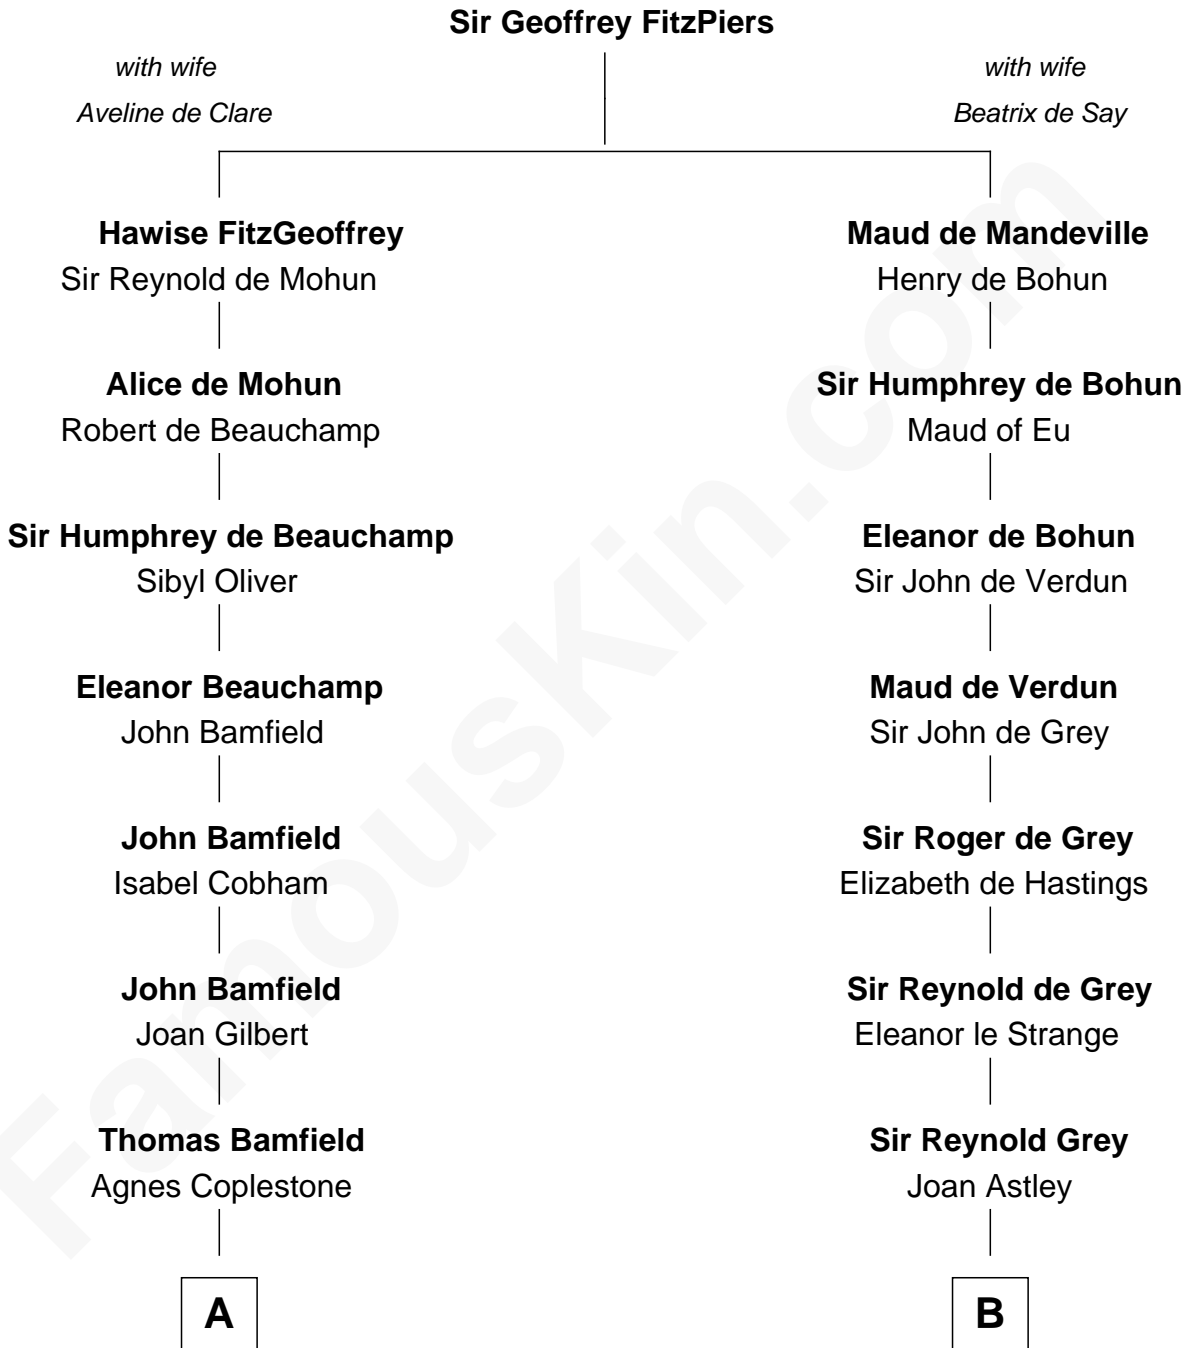

FamousKin.com
Relationship Chart of
Rutherford B. Hayes
19th U.S. President

17th cousin 4 times removed of
James Bowdoin
2nd Governor of Massachusetts

C

—
Sarah Trowbridge

John Russell

—
Rebecca Russell

Ezekiel Hayes

—
Rutherford Hayes

Chloe Smith

—
Rutherford Hayes

Sophia Birchard

—
Rutherford B. Hayes

19th U.S. President

FamousKin.com