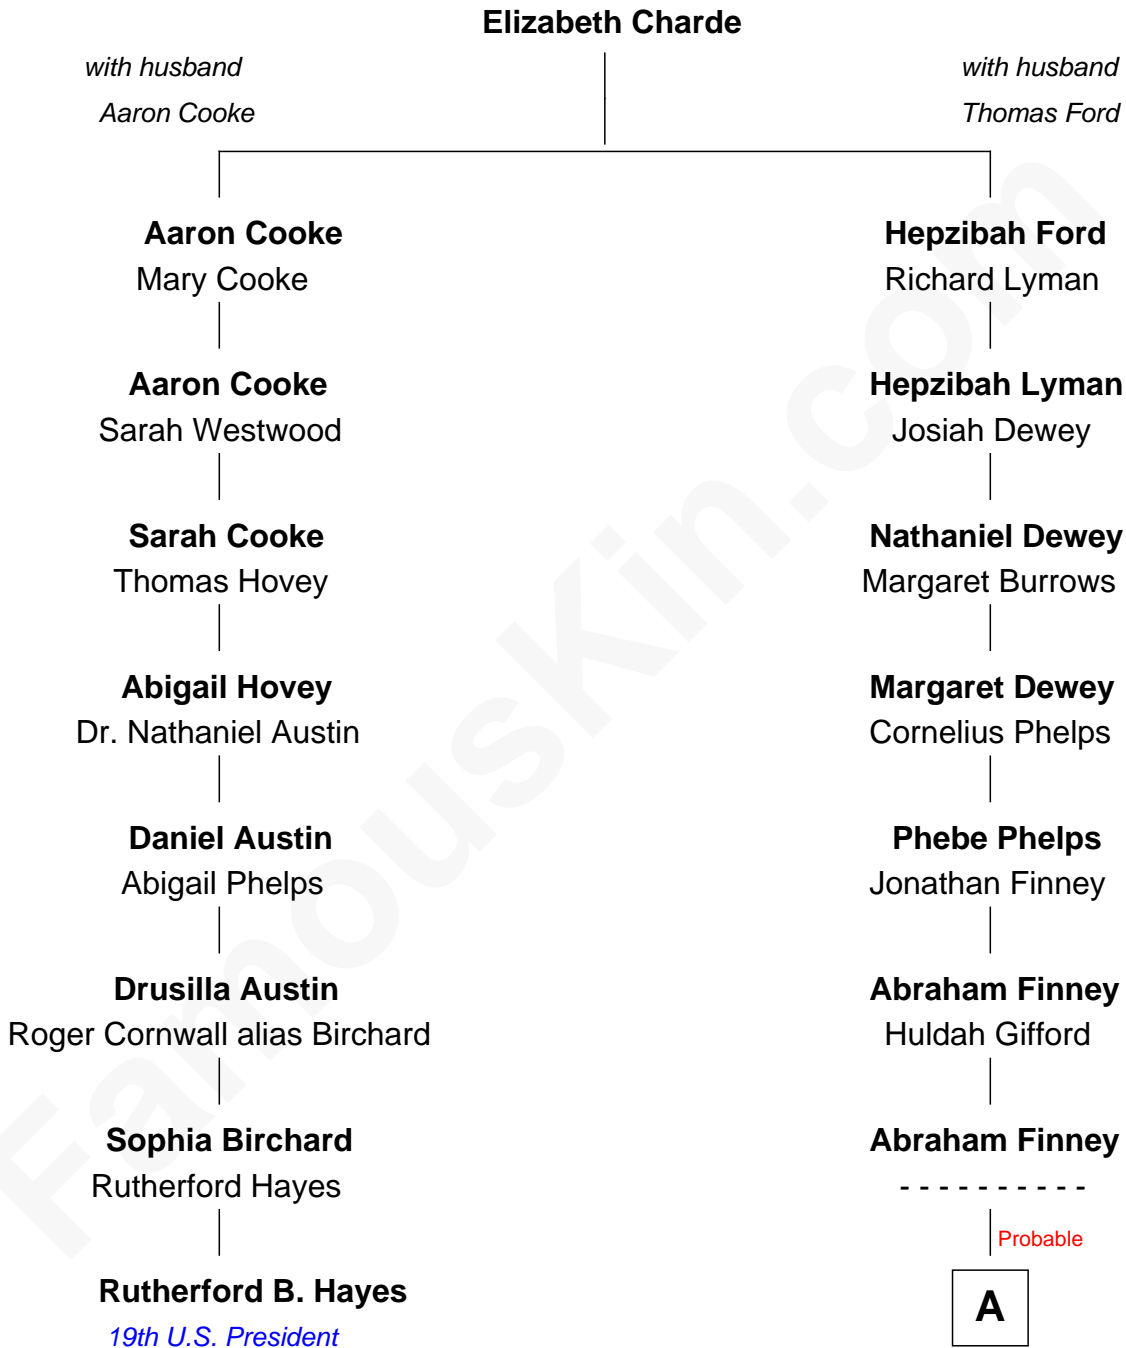

FamousKin.com
Relationship Chart of
Rutherford B. Hayes
19th U.S. President

7th cousin 4 times removed of
Carl Wilson
Co-Founder of The Beach Boys

A

—
Eli Barnum Finney
Ellen Celia Coughlin

—
Albert H. Finney
Elnora Brass

—
Ruth Edna Finney
Carl Arie Korthof

—
Audree Neva Korthof
Murray Gage Wilson

—
Carl Wilson
Co-Founder of The Beach Boys

FamousKin.com