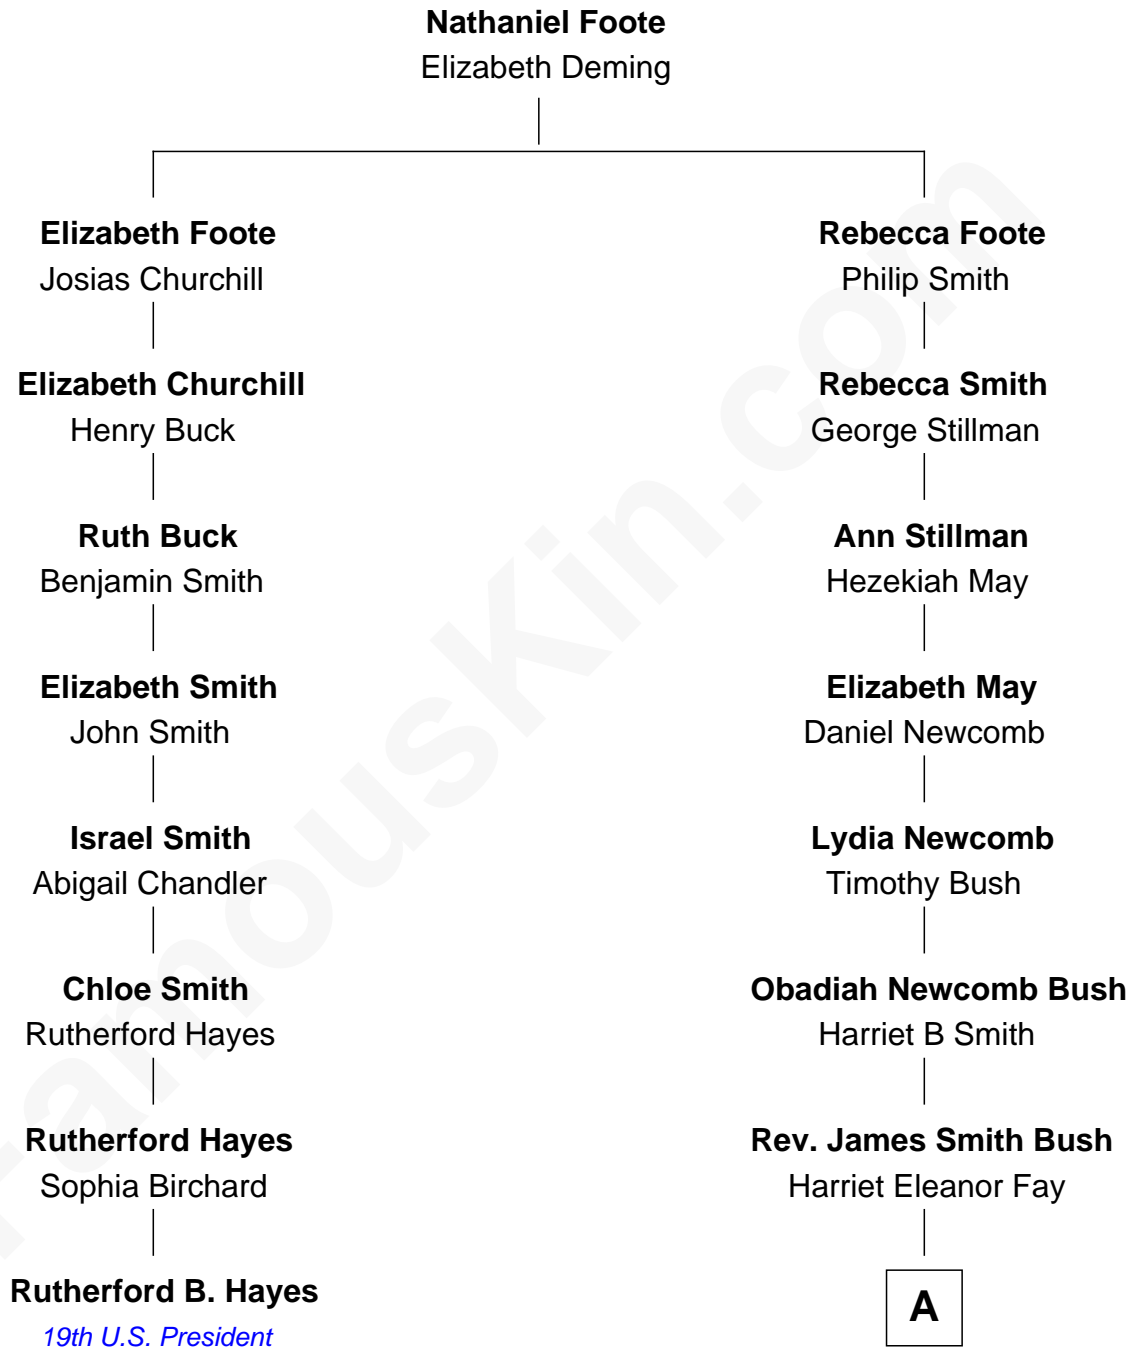

FamousKin.com
Relationship Chart of
Rutherford B. Hayes
19th U.S. President

7th cousin 3 times removed of
Jeb Bush
43rd Governor of Florida

A

Samuel Prescott Bush

Flora Sheldon

Prescott Sheldon Bush

Dorothy Wear Walker

George Herbert Walker Bush

Barbara Pierce

Jeb Bush

43rd Governor of Florida

FamousKin.com