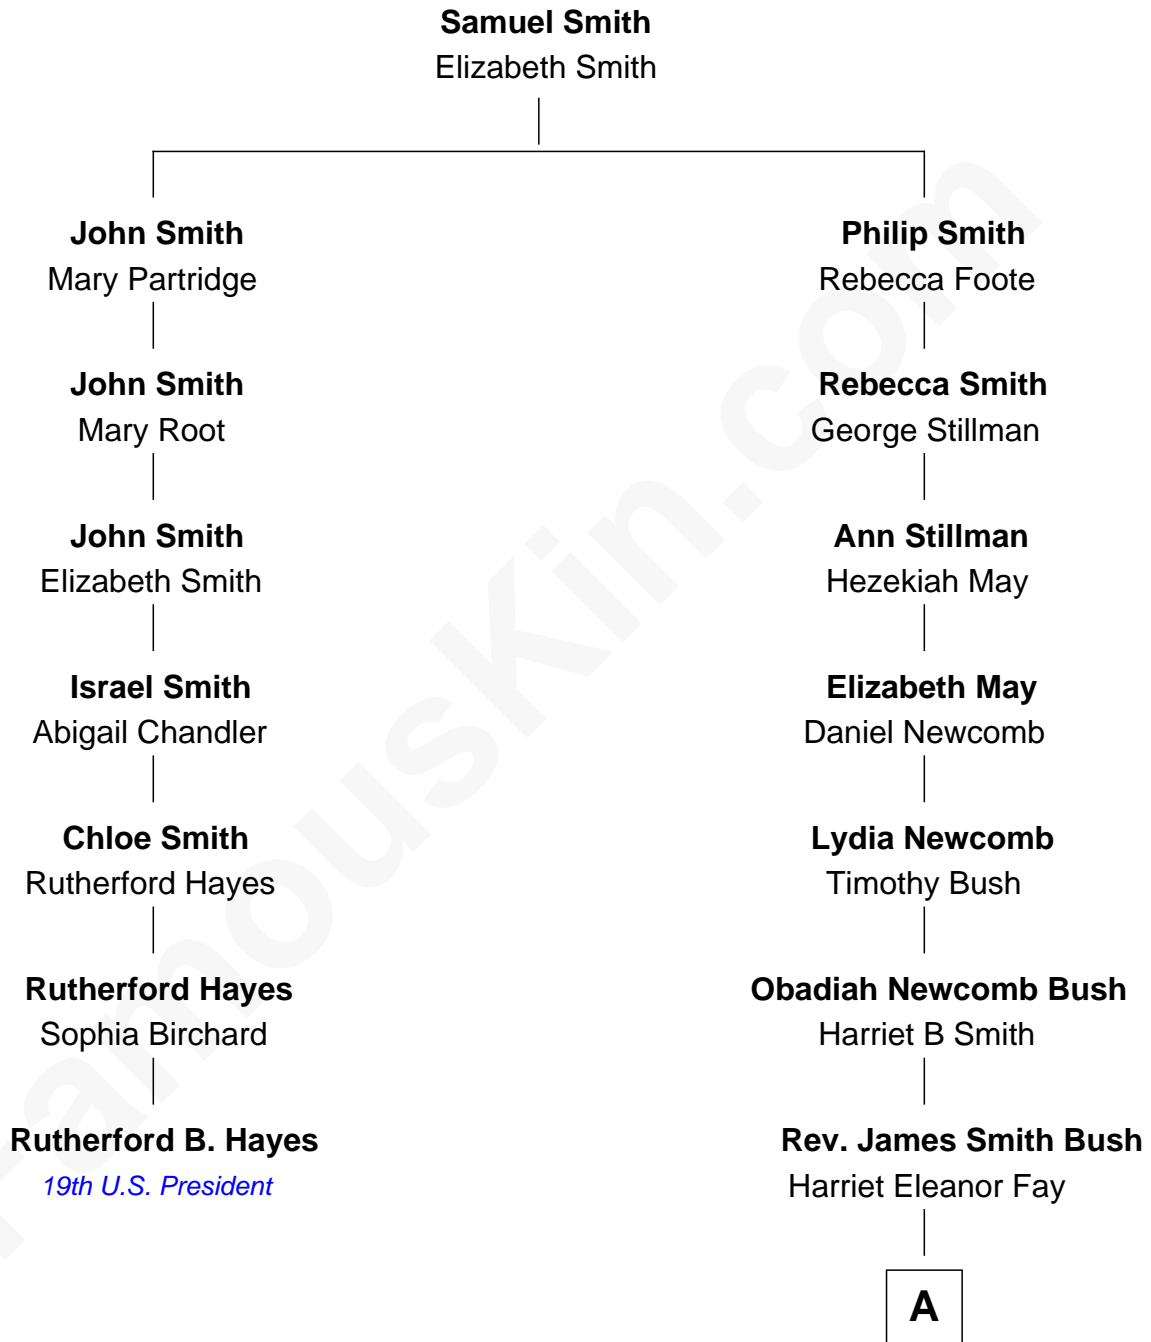

**FamousKin.com**  
**Relationship Chart of**  
**Rutherford B. Hayes**  
*19th U.S. President*

**6th cousin 4 times removed of**  
**Jeb Bush**  
*43rd Governor of Florida*

**A**

Samuel Prescott Bush

Flora Sheldon

Prescott Sheldon Bush

Dorothy Wear Walker

George Herbert Walker Bush

Barbara Pierce

**Jeb Bush**

*43rd Governor of Florida*

FamousKin.com