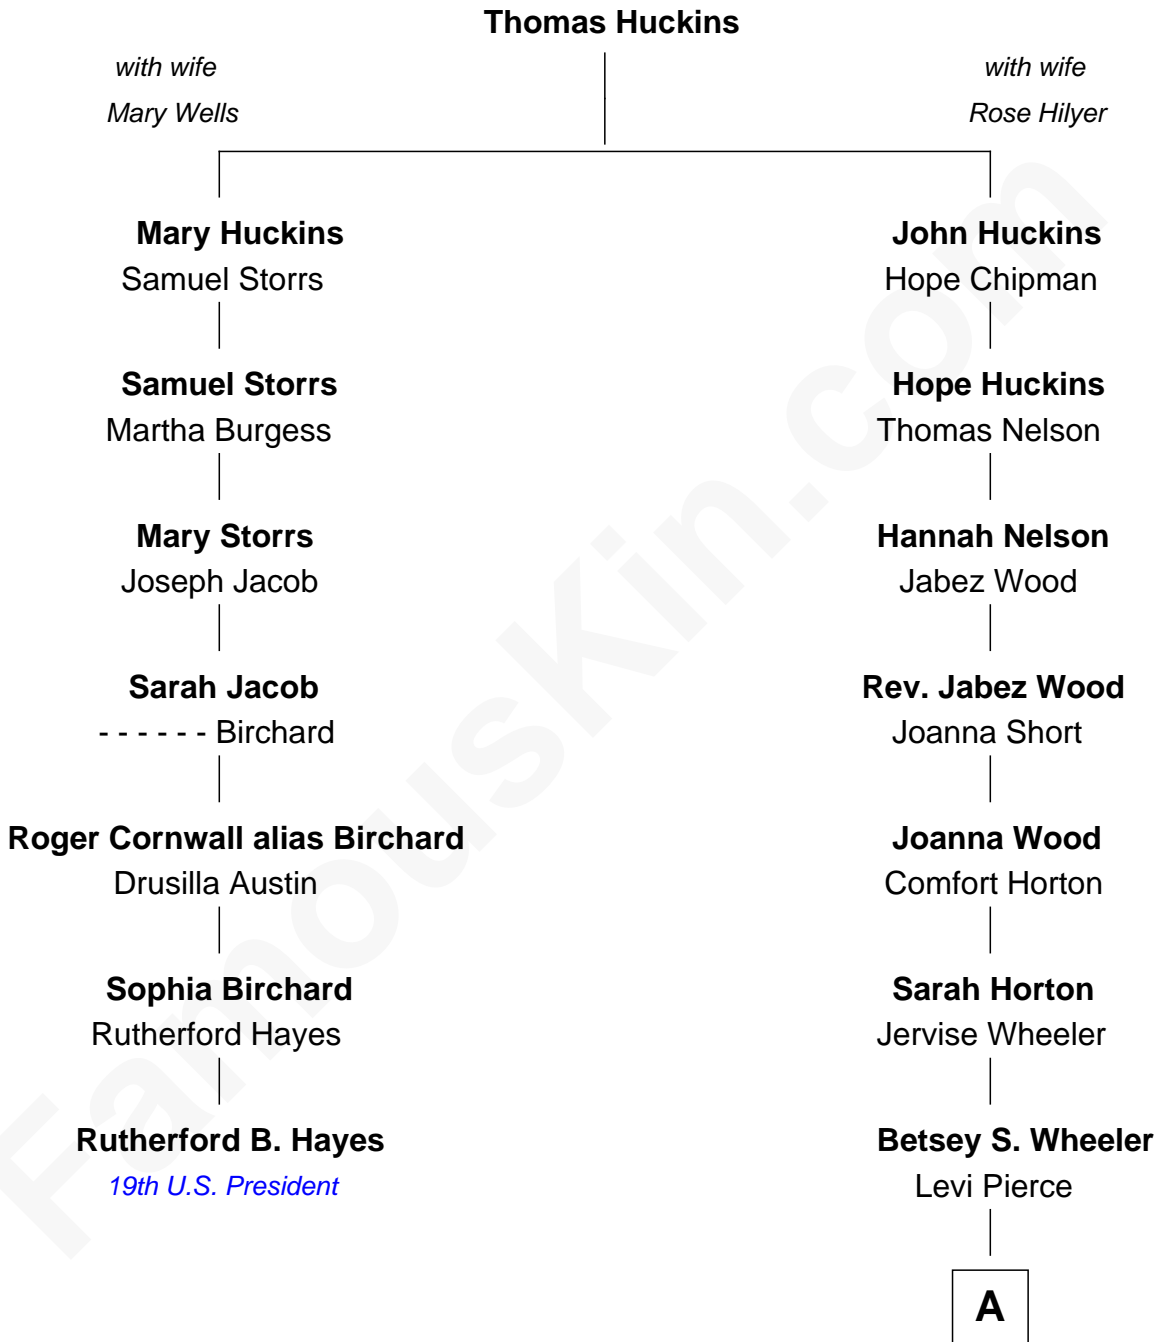

FamousKin.com
Relationship Chart of
Rutherford B. Hayes
19th U.S. President

6th cousin 6 times removed of
Jeb Bush
43rd Governor of Florida

A

Elizabeth Slade Pierce
Cortland Philip Livingston Butler

Mary Elizabeth Butler
Robert Emmet Sheldon

Flora Sheldon
Samuel Prescott Bush

Prescott Sheldon Bush
Dorothy Wear Walker

George Herbert Walker Bush
Barbara Pierce

Jeb Bush
43rd Governor of Florida

FamousKin.com