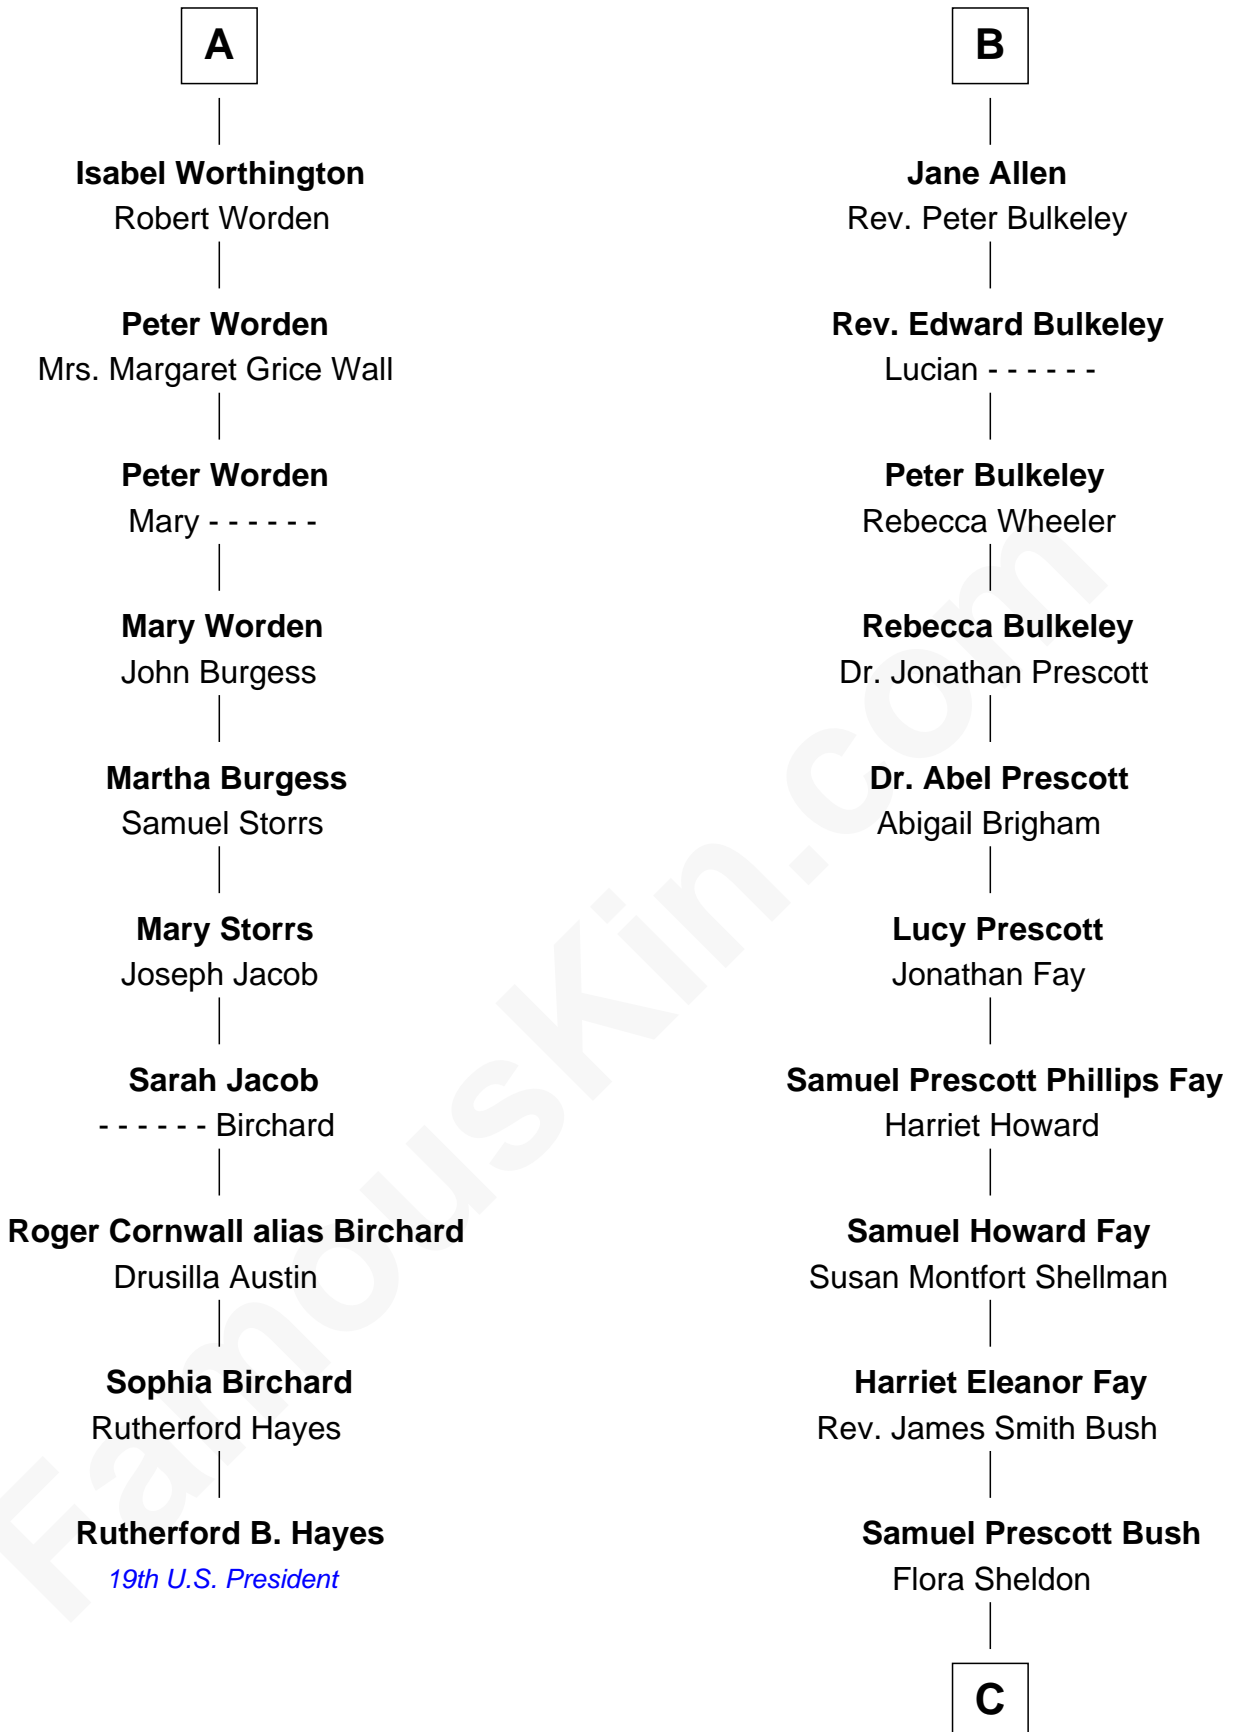

FamousKin.com
Relationship Chart of
Rutherford B. Hayes
19th U.S. President

16th cousin 3 times removed of
Jeb Bush
43rd Governor of Florida

C

Prescott Sheldon Bush

Dorothy Wear Walker

George Herbert Walker Bush

Barbara Pierce

Jeb Bush

43rd Governor of Florida

FamousKin.com