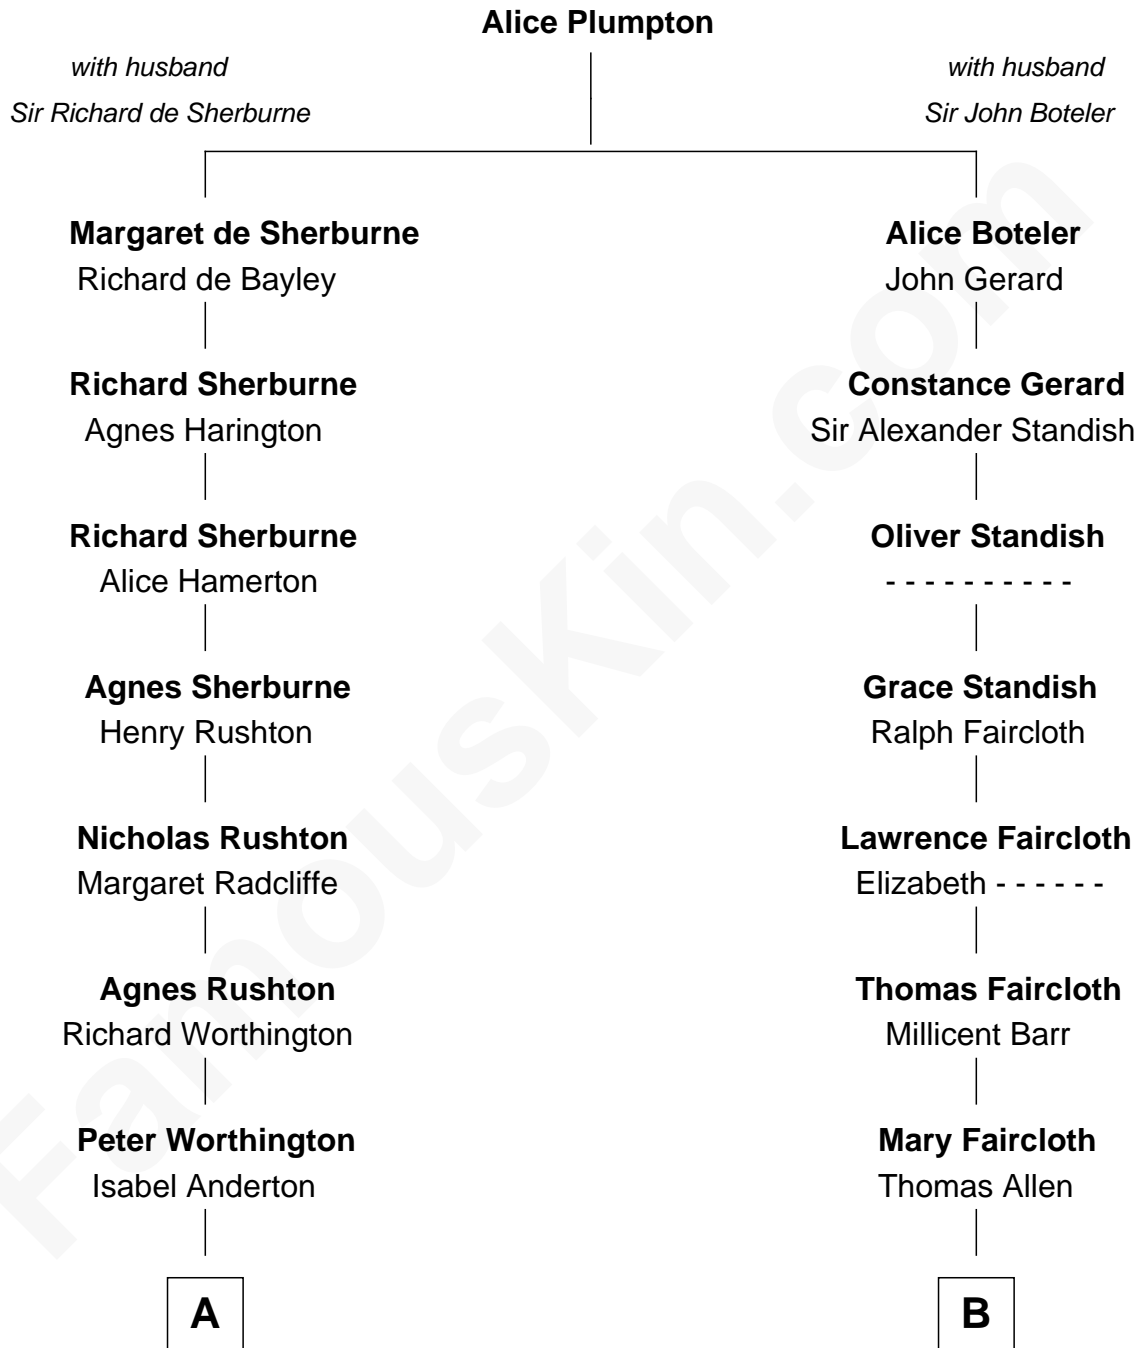

FamousKin.com
Relationship Chart of
Rutherford B. Hayes
19th U.S. President

16th cousin 3 times removed of
Jeb Bush
43rd Governor of Florida

C

Prescott Sheldon Bush

Dorothy Wear Walker

George Herbert Walker Bush

Barbara Pierce

Jeb Bush

43rd Governor of Florida

FamousKin.com