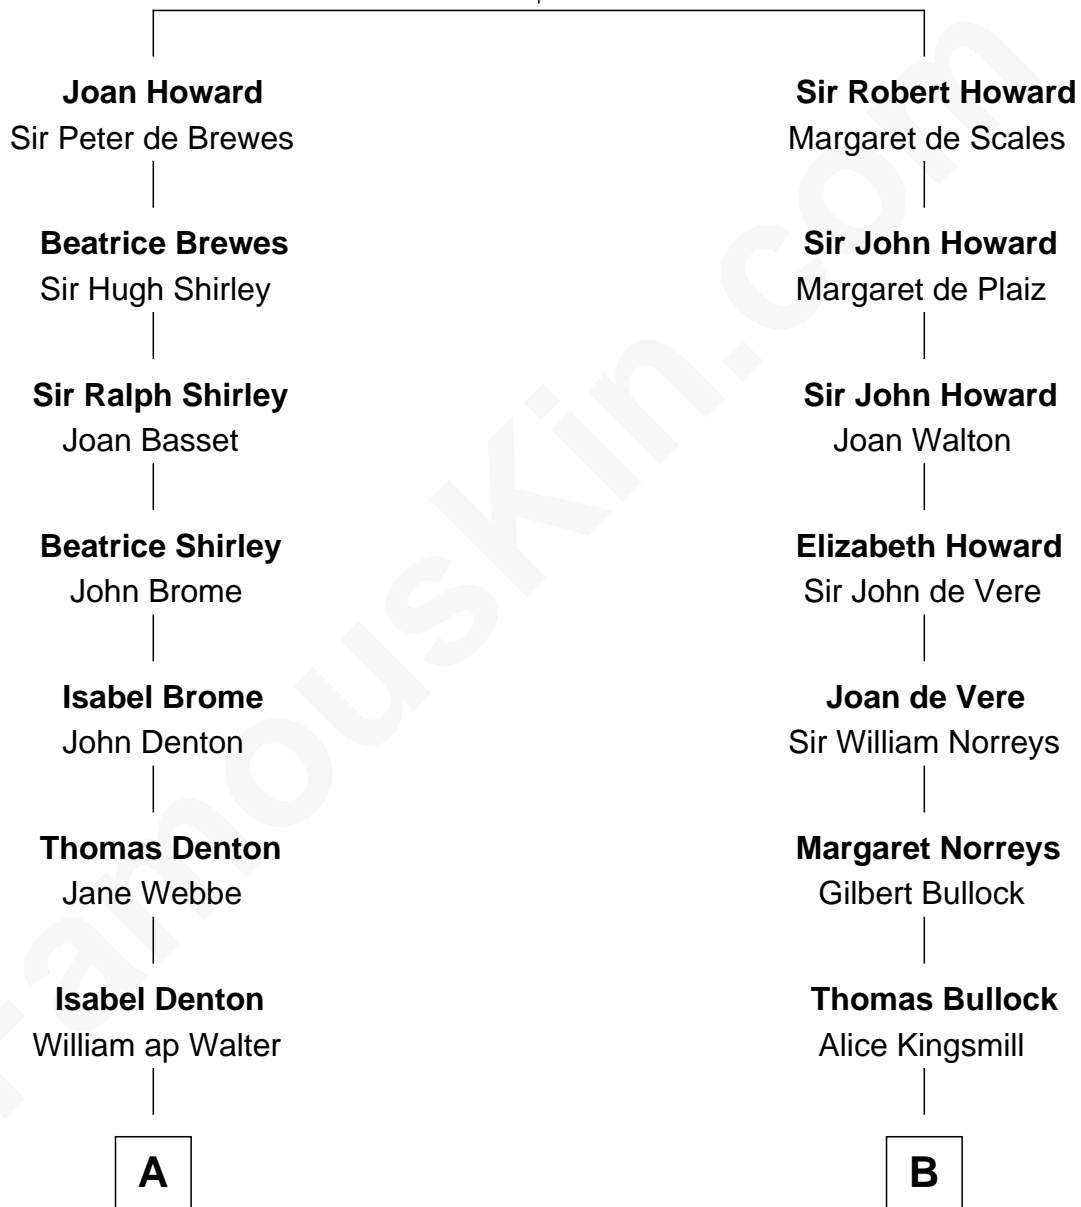

FamousKin.com
Relationship Chart of
Rutherford B. Hayes
19th U.S. President

17th cousin 4 times removed of
Jeb Bush
43rd Governor of Florida

Sir John Howard
 Alice de Bois

C

Harriet Eleanor Fay
Rev. James Smith Bush

Samuel Prescott Bush
Flora Sheldon

Prescott Sheldon Bush
Dorothy Wear Walker

George Herbert Walker Bush
Barbara Pierce

Jeb Bush
43rd Governor of Florida

FamousKin.com