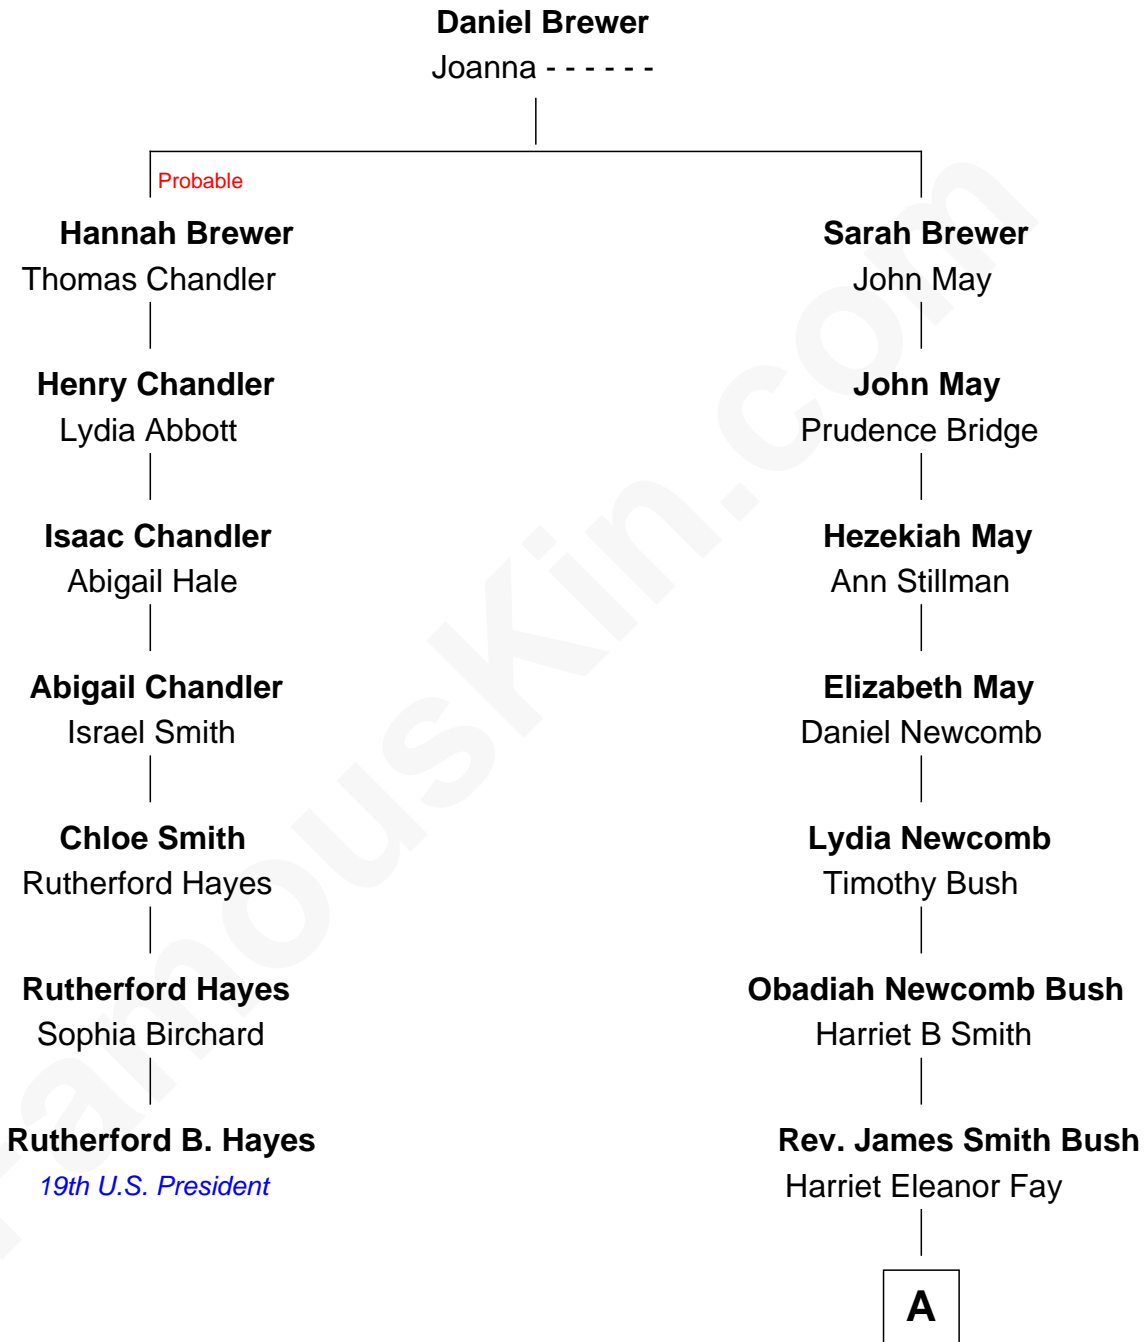

FamousKin.com
Relationship Chart of
Rutherford B. Hayes
19th U.S. President

6th cousin 4 times removed of
Jeb Bush
43rd Governor of Florida

A

Samuel Prescott Bush

Flora Sheldon

Prescott Sheldon Bush

Dorothy Wear Walker

George Herbert Walker Bush

Barbara Pierce

Jeb Bush

43rd Governor of Florida

FamousKin.com