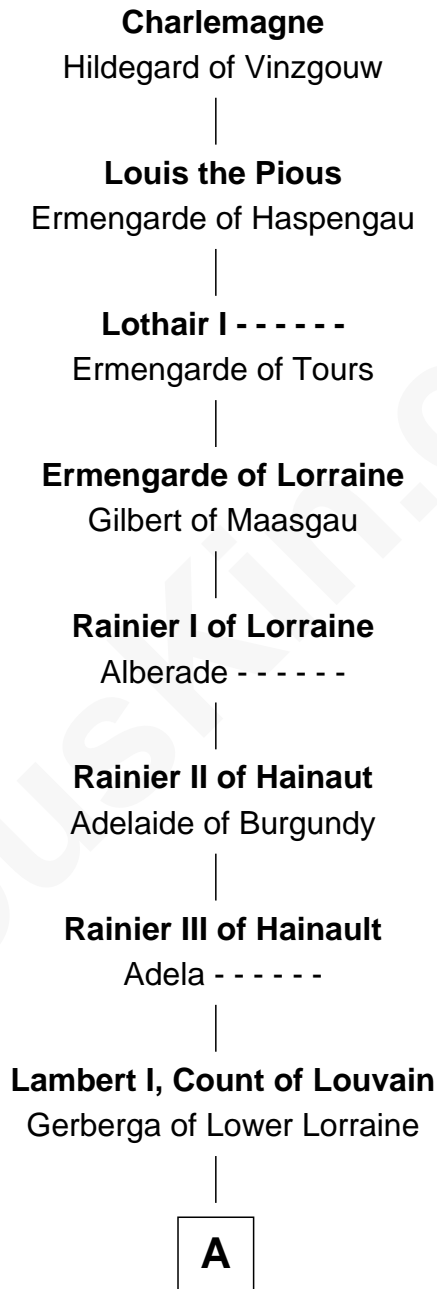

FamousKin.com Relationship Chart of

Rutherford B. Hayes

19th U.S. President

34th Great-grandson of

Charlemagne

King of the Franks

A

Mathilde of Louvain
Eustace I of Boulogne

Lambert II of Lens
Adelaide of Normandy

Judith of Lens
Waltheof II of Northumbria

Maud of Northumberland
David I, King of Scotland

Henry of Huntingdon
Ada de Warenne

William I, King of Scotland
----- Avenal